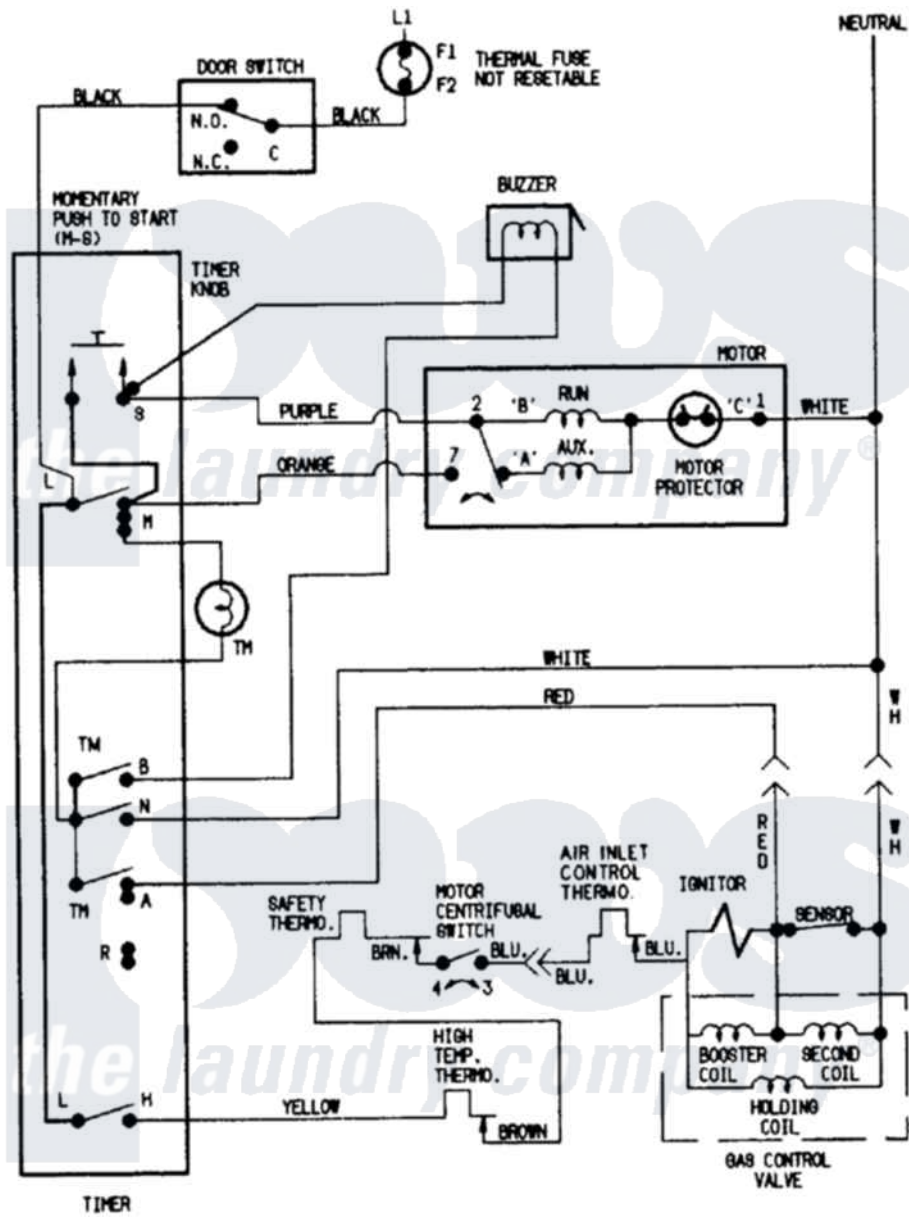

# Crosley CDG20T6A 04 - WIRING INFORMATION

Crosley Residential Crosley CDG20T6A Dryer Parts Parts Diagram 04 - WIRING INFORMATION  
 Click on the part number to view part

Item	Original Part Number	Replaced By	Status	Part Description
NI	15001203		Not Available	WIRING INFORMATION