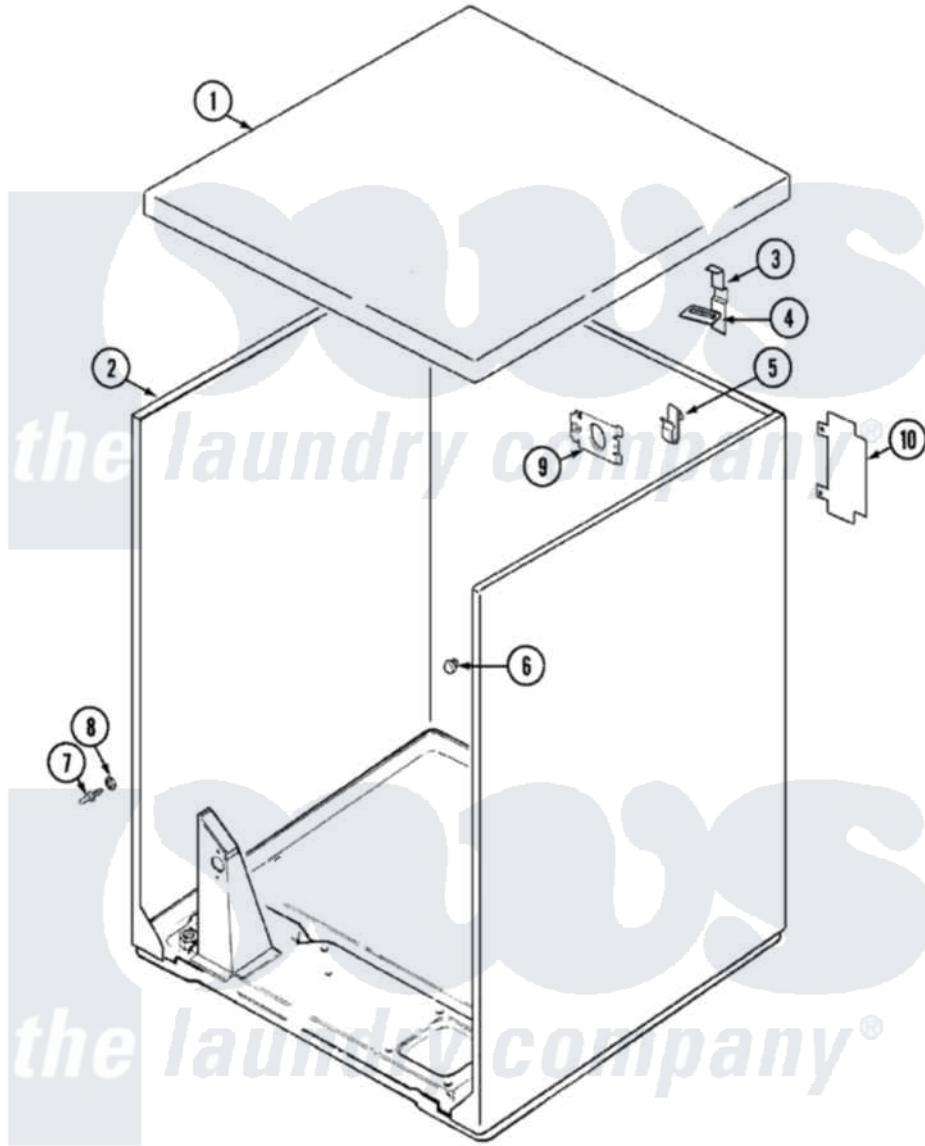

# Crosley CDG20T6W 01 - CABINET

Crosley [Residential Crosley CDG20T6W Dryer Parts](#) Parts Diagram 01 - CABINET  
 Click on the part number to view part

Item	Original Part Number	Replaced By	Status	Part Description
1	53-2435		Not Available	TOP, CABINET
2	53-2147	<a href="#">31001714</a>		Cabinet And Base Assembly
3	<a href="#">63-5712</a>			Hinge, Cabinet Top
4	<a href="#">33-0930</a>			Pad, Top Hinge
"	25-3092	<a href="#">90767</a>		Screw, 8A X 3/8 HeX Washer Head Tapping
5	<a href="#">25-3034</a>			Clip, Wiring
6	<a href="#">33-2653</a>			Bumper, Cabinet
7	<a href="#">53-0643</a>			Pin, Locator
8	<a href="#">53-0200</a>			Sleeve, Locator Pin
"	25-0224	<a href="#">3400029</a>		Nut, Adapter Plate
9	53-0135		Not Available	SUPPORT, POWER CORD
10	<a href="#">53-0136</a>			Cover, Supply Cord
"	25-7857	<a href="#">90767</a>		Screw, 8A X 3/8 HeX Washer Head Tapping