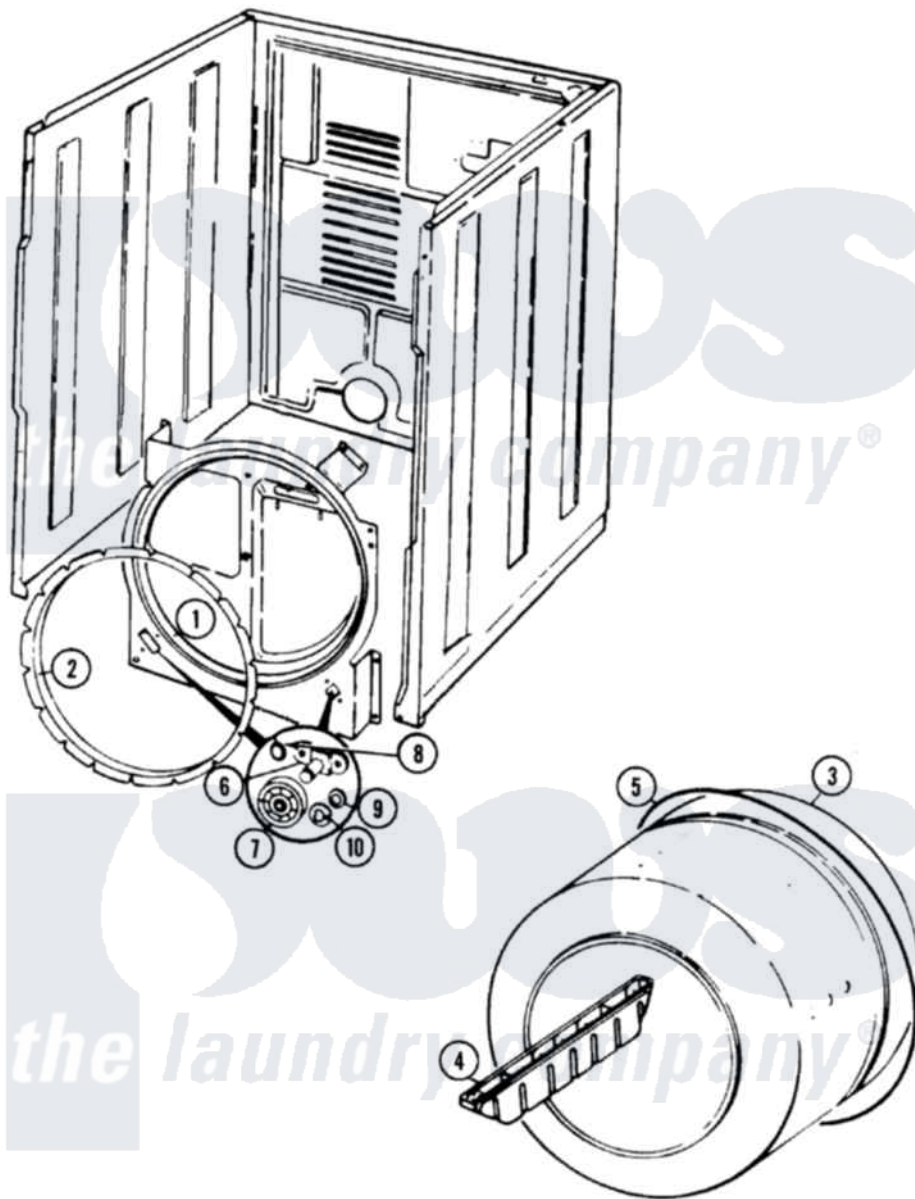

Crosley CDG20T6W 06 - TUMBLER

Crosley [Residential Crosley CDG20T6W Dryer Parts](#) Parts Diagram 06 - TUMBLER
 Click on the part number to view part

Item	Original Part Number	Replaced By	Status	Part Description
1	53-1703	LA-1054		Dryer Bulkhead Kit
"	25-7733	681414		Screw, 10AB X 1/2
2	53-0281	31001747		Seal Assembly
3	53-0178	53-1250		Cylinder
4	53-0117		Not Available	BAFFLE, GRAY
"	25-7759	3196164		Screw
5	53-1589	341241		Belt
6	53-0197			Support Assembly-Cylinder Rear
"	25-7101	3351614		Screw, Gearcase Cover Mounting
7	53-1578	31001096		Roller
8	25-7813			Spacer
9	25-7814			Washer
10	LA-1008			Rr Roller Kit
"	25-7854			Ring, Retaining