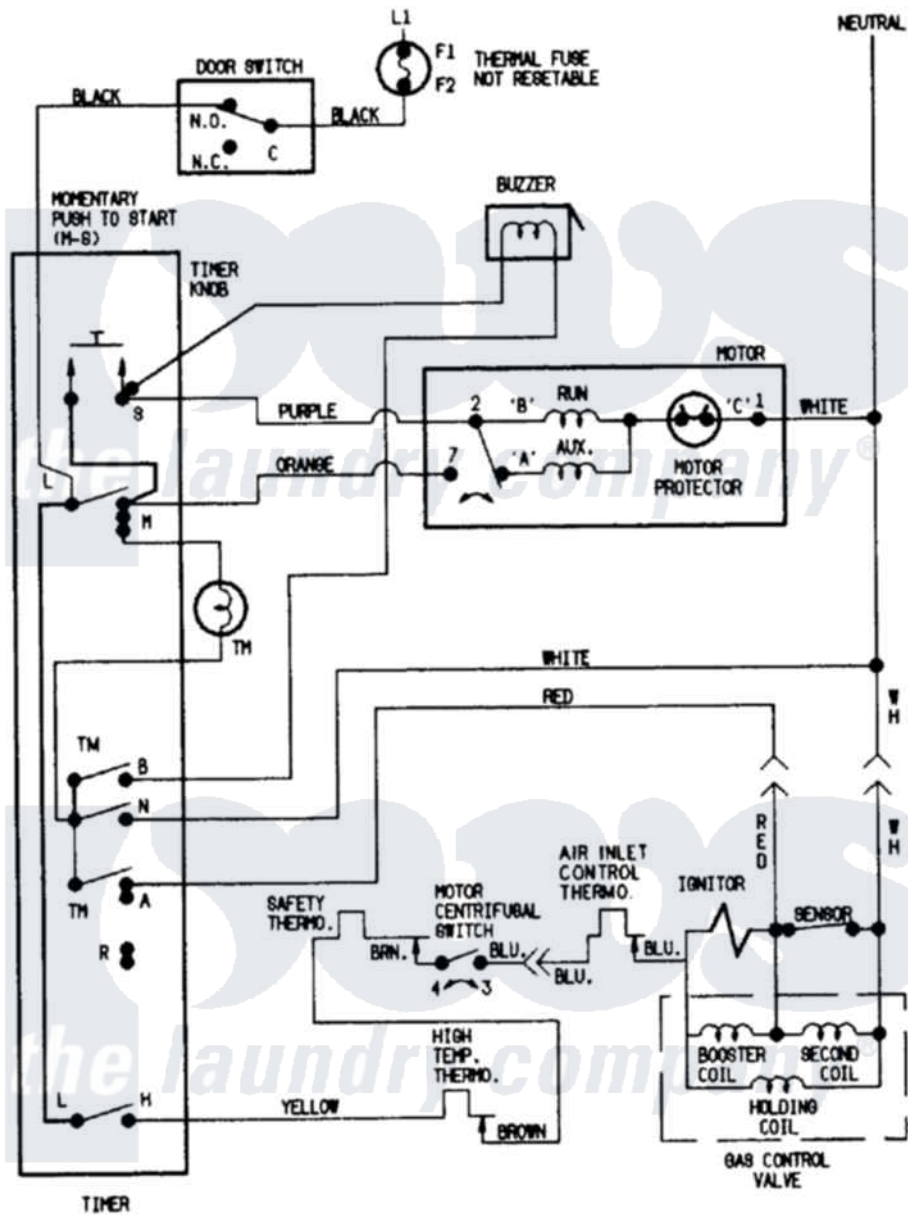

Crosley CDG20T6W 07 - WIRING INFORMATION

Crosley Residential Crosley CDG20T6W Dryer Parts Parts Diagram 07 - WIRING INFORMATION
 Click on the part number to view part

Item	Original Part Number	Replaced By	Status	Part Description
NI	15001203		Not Available	WIRING INFORMATION