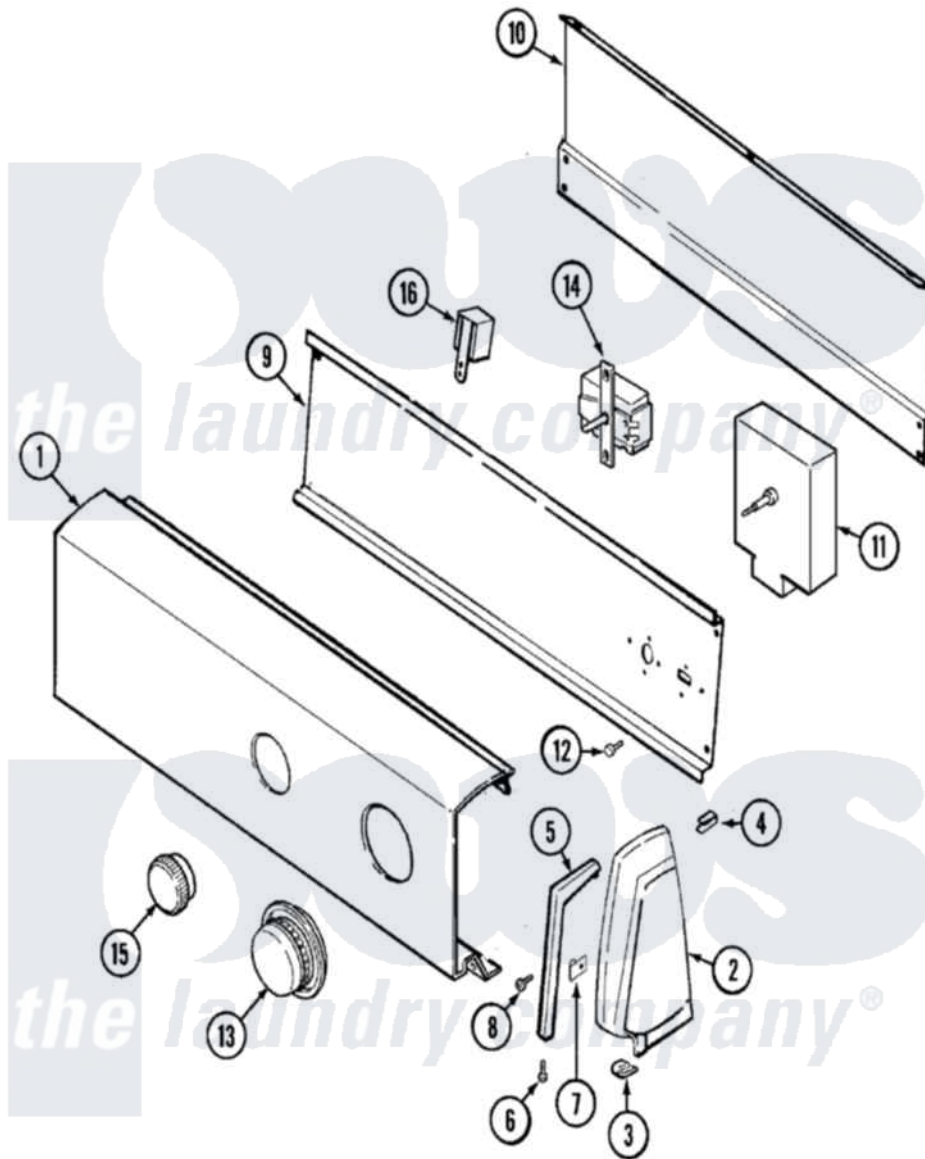

# Crosley CDG20T7A 01 - CONTROL PANEL

Crosley [Residential Crosley CDG20T7A Dryer Parts](#) Parts Diagram 01 - CONTROL PANEL  
 Click on the part number to view part

Item	Original Part Number	Replaced By	Status	Part Description
1	53-2477		Not Available	PANEL, CONTROL
2	25-7649	<a href="#">910187</a>		Screw
"	<a href="#">25-7702</a>			Speedclip, End Cap To Control Panel
"	35-2487	<a href="#">21001451</a>		Cap- End
"	35-2488	<a href="#">21001452</a>		Cap- End
3	<a href="#">25-7851</a>			Speedclip, End Cap To Top
"	25-7691		Not Available	SCREW, END CAP TO TOP
4	<a href="#">25-7852</a>			Speedclip, Rr Shld To End Cap
"	25-7435	<a href="#">33002917</a>		Screw, No.10-16
5	53-0277		Not Available	TRIM, END CAP (RT)
"	53-0278		Not Available	TRIM, END CAP (LT)
6	<a href="#">25-7760</a>			Screw
7	<a href="#">25-7702</a>			Speedclip, End Cap To Control Panel
8	25-3092	<a href="#">90767</a>		Screw, 8A X 3/8 HeX Washer Head Tapping

9	31001128		Not Available	SHIELD, CONTROL
"	<a href="#">53-1676</a>			Shield, Control
"	53-2504	<a href="#">31001193</a>		Pad, Shield
10	35-2688	<a href="#">21001460</a>		Shield, Rear
11	<a href="#">53-1758</a>			Timer
12	25-7435	<a href="#">33002917</a>		Screw, No.10-16
13	53-2574		Not Available	TIMER KNOB
14	<a href="#">31001129</a>			Switch, Temperature
"	53-0344		Not Available	SWITCH, TEMPERATURE
"	53-1267	<a href="#">53-0456</a>		Switch, Selector
15	35-3974	<a href="#">22001267</a>		Knob, Selector Switch
16	25-3092	<a href="#">90767</a>		Screw, 8A X 3/8 HeX Washer Head Tapping
"	<a href="#">53-1639</a>			Buzzer Assembly
NI	<a href="#">31001008</a>			Manual, Use And Care
"	31001045		Not Available	MANUAL, USE & CARE
"	16002080		Not Available	GUIDE, QUICK REF - CROSLEY