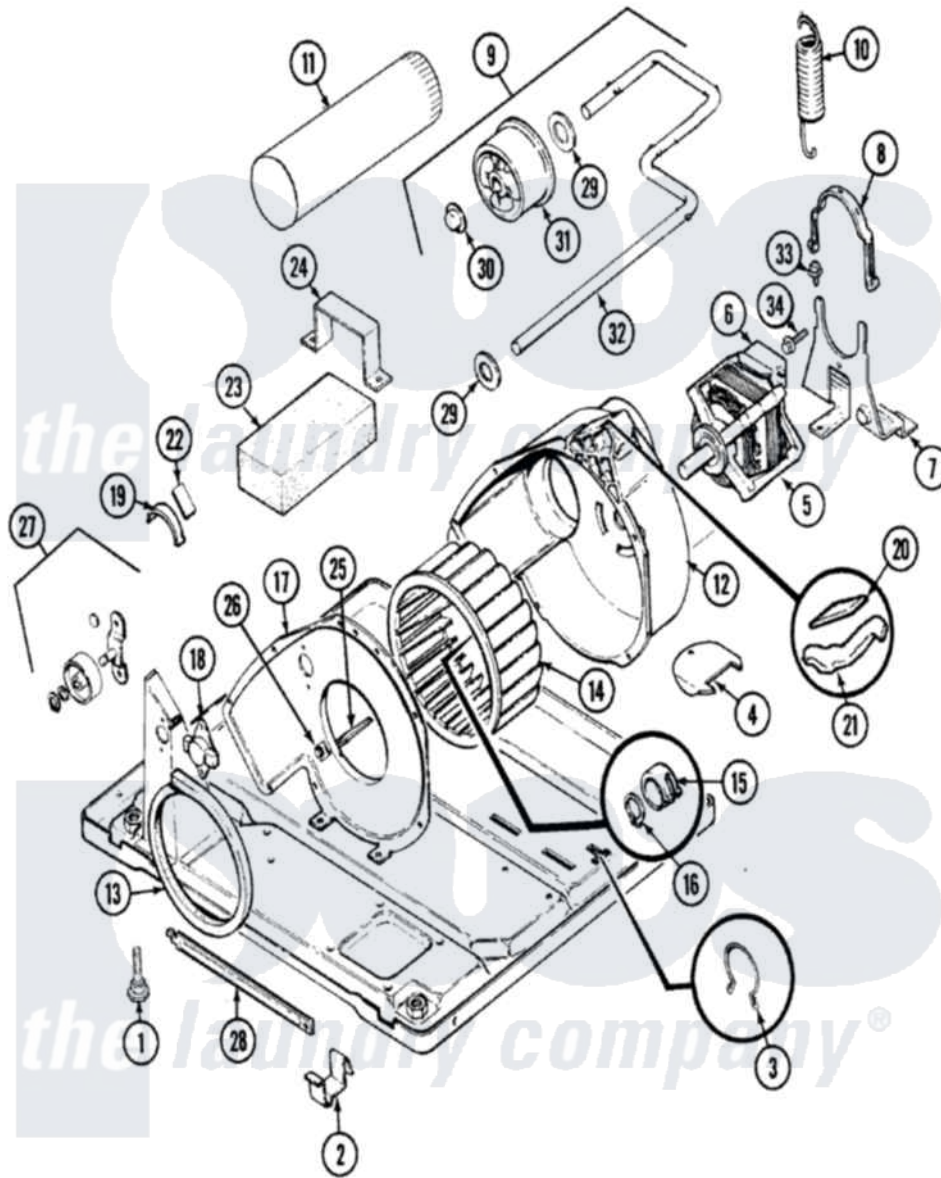

Crosley CDG20T7A 03 - MOTOR & DRIVE

Crosley [Residential Crosley CDG20T7A Dryer Parts](#) Parts Diagram 03 - MOTOR & DRIVE
 Click on the part number to view part

Item	Original Part Number	Replaced By	Status	Part Description
1	63-5834		Not Available	LEG, LEVELING
2	53-0120			Clip, Front Panel
3	25-7027	16515		Clip
4	25-7741	W10116760		Screw
"	53-1921			Shield, Wiring
5	31001015	W10410996		Motor-Drve
"	53-2275	W10410996		Motor-Drve
6	53-0693	53-0332		Motor Switch
7	53-1932	31001570		Bracket, Motor
"	25-7811		Not Available	SCREW
8	53-0214	660658		Clamp, Motor Mounting 343481 685441
9	53-2287			Idler Assembly
10	53-2209	31001465		Spring, Idler
11	53-0134			Duct, Exhaust
"	25-2134	W10116760		Screw
12	53-1801			Housing, Blower

13	53-0203	12001324	Duct Kit, Collector
14	53-0106		Blower Wheel
"	31001043		Wheel, Blower
15	25-7823	312967	Clamp, Blower Housing
16	25-7855		Ring, Retaining
17	25-7807	33002917	Screw, No.10-16
"	53-1933	Not Available	COVER, BLOWER HOUSING
18	53-1107		Thermostat, Control
"	53-0170	Not Available	THERMOSTAT, LO-LIMIT (120/110)
"	25-2134	W10116760	Screw
19	53-2273	31001470	Glide, Tumbler
"	LA-1006		Glide Kit, Tumbler
20	53-0724	31001356	Pad, Glide
21	53-2272	31001469	Glide, Tumbler
22	53-1684	31001356	Pad, Glide
23	53-0645	Not Available	COUNTERWEIGHT
24	25-7732	681414	Screw, 10AB X 1/2
"	53-0644	Not Available	BRACKET
25	53-1026		Guide, Vane Inlet
26	25-3457		Screw, Sems
27	LA-1008		Rr Roller Kit
"	LA-1007	12002126	Reinforcement Brace/Glide Kit
28	53-1625		Brace, Tumbler Support
29	25-7815		Washer
30	25-7957		Pushnut
31	53-1628	31001344	Pulley, Idler
32	53-2250	53-2287	Idler Assembly
33	25-7699	Not Available	STRAIN RELIEF
34	25-7674		Screw