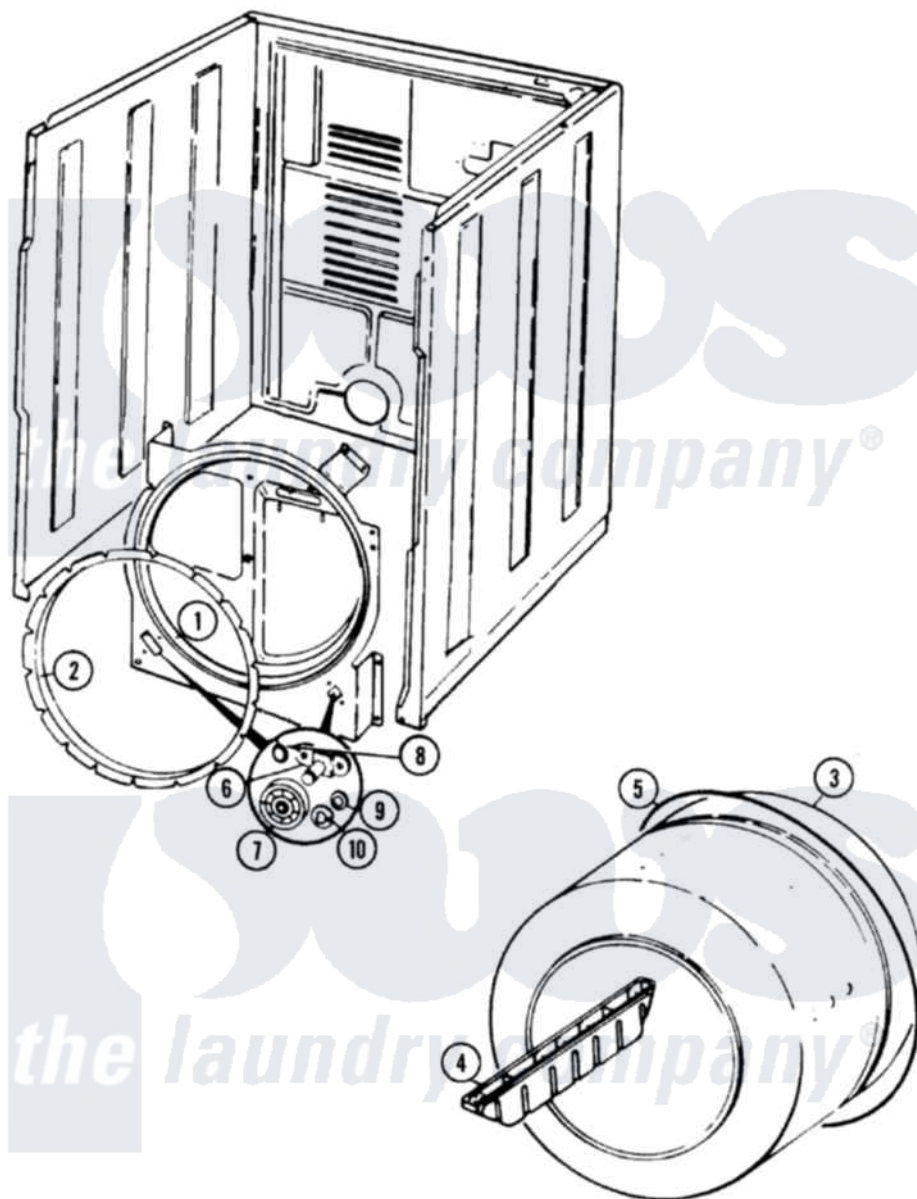

Crosley CDG20T7A 04 - TUMBLER

Crosley [Residential Crosley CDG20T7A Dryer Parts](#) Parts Diagram 04 - TUMBLER
 Click on the part number to view part

Item	Original Part Number	Replaced By	Status	Part Description
1	53-1703	LA-1054		Dryer Bulkhead Kit
"	25-7733	681414		Screw, 10AB X 1/2
2	53-0281	31001747		Seal Assembly
3	53-1250			Cylinder
4	53-1249		Not Available	BAFFLE, WHITE
"	25-7759	3196164		Screw
5	LA-1006			Glide Kit, Tumbler
"	53-1589	341241		Belt
6	53-0197			Support Assembly-Cylinder Rear
"	25-7101	3351614		Screw, Gearcase Cover Mounting
7	53-1578	31001096		Roller
8	25-7813			Spacer
9	25-7814			Washer
10	LA-1008			Rr Roller Kit
"	25-7854			Ring, Retaining