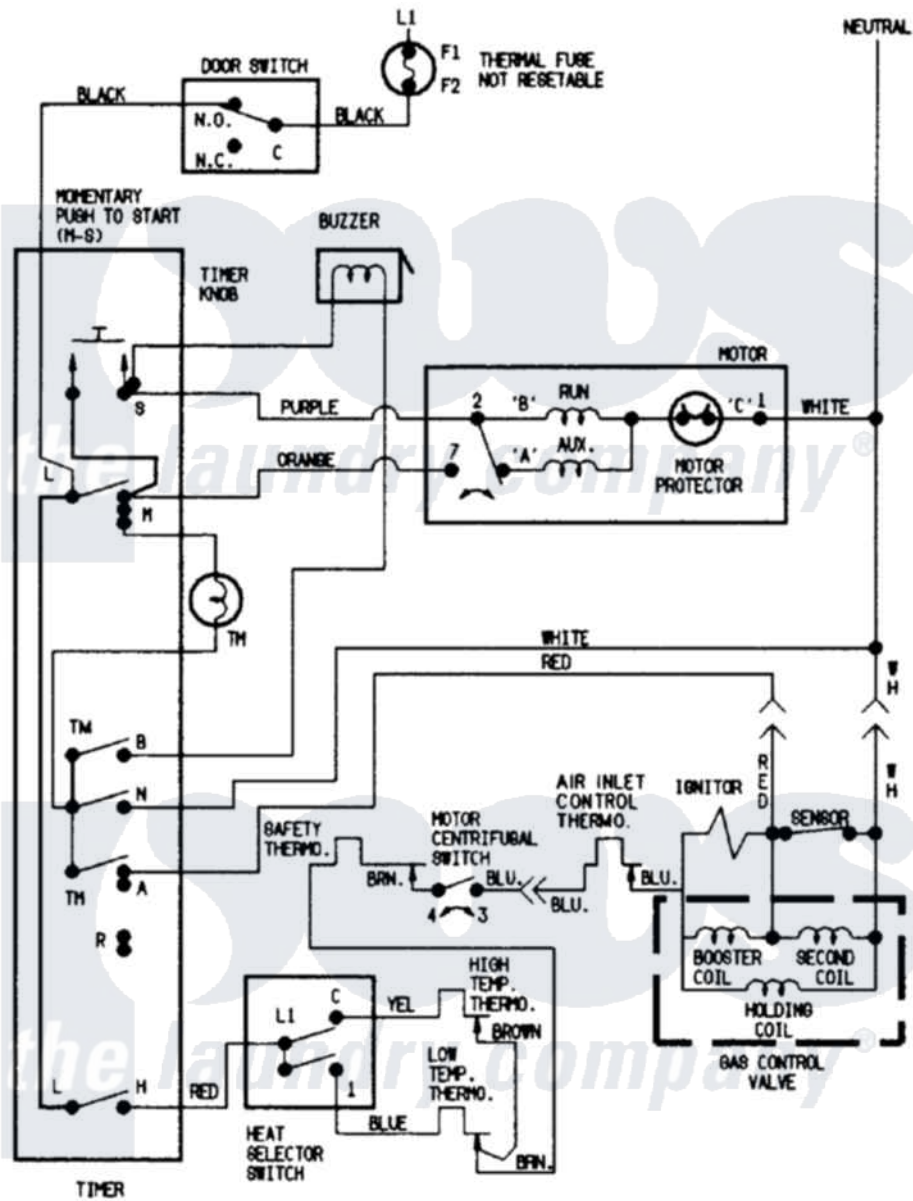

Crosley CDG20T7A 05 - WIRING INFORMATION

Crosley Residential Crosley CDG20T7A Dryer Parts Parts Diagram 05 - WIRING INFORMATION
 Click on the part number to view part

Item	Original Part Number	Replaced By	Status	Part Description
NI	15001201		Not Available	WIRING INFORMATION