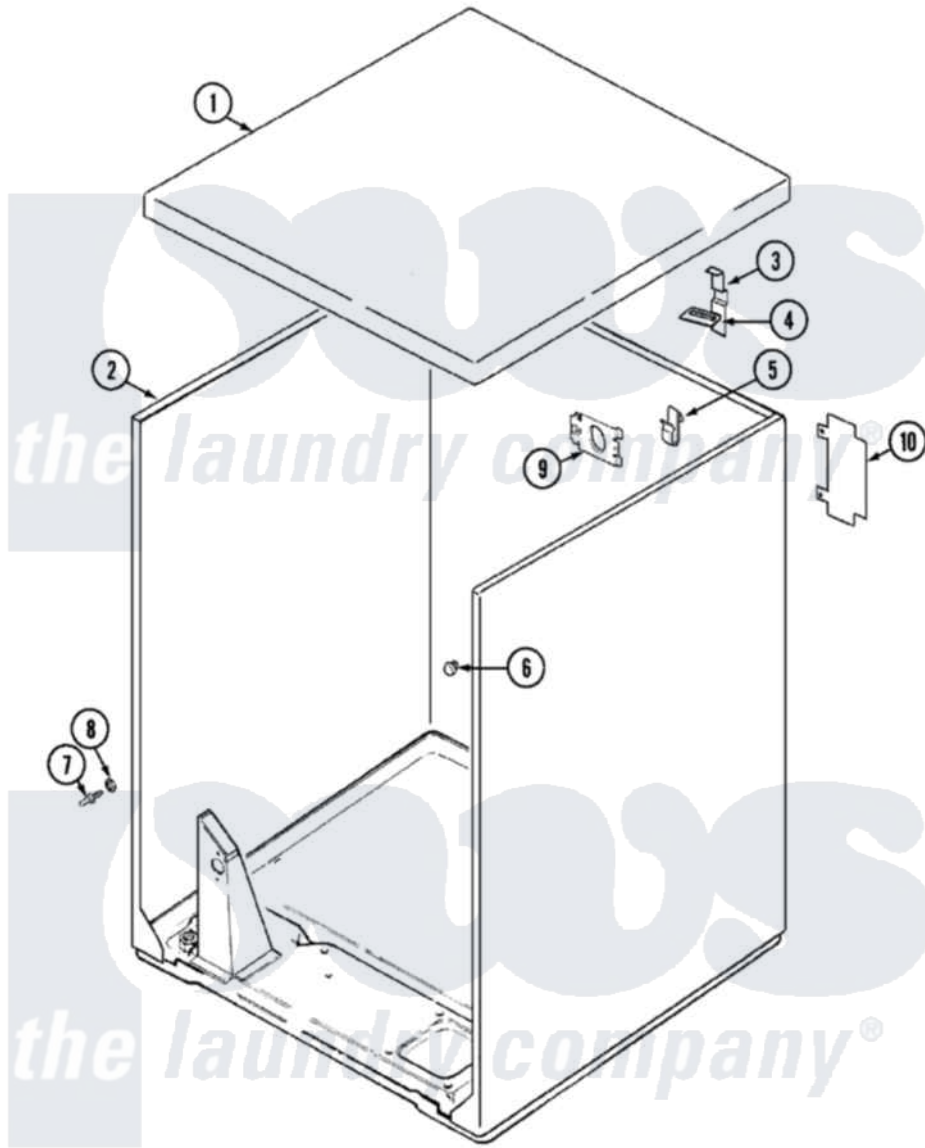

Crosley CDG20T7W 01 - CABINET

Crosley [Residential Crosley CDG20T7W Dryer Parts](#) Parts Diagram 01 - CABINET
 Click on the part number to view part

Item	Original Part Number	Replaced By	Status	Part Description
1	53-2435		Not Available	TOP, CABINET
2	53-2147	31001714		Cabinet And Base Assembly
3	63-5712			Hinge, Cabinet Top
4	33-0930			Pad, Top Hinge
"	25-3092	90767		Screw, 8A X 3/8 HeX Washer Head Tapping
5	25-3034			Clip, Wiring
6	33-2653			Bumper, Cabinet
7	53-0643			Pin, Locator
8	53-0200			Sleeve, Locator Pin
"	25-0224	3400029		Nut, Adapter Plate
9	53-0135		Not Available	SUPPORT, POWER CORD
10	53-0284			Cover, Terminal
"	25-7857	90767		Screw, 8A X 3/8 HeX Washer Head Tapping