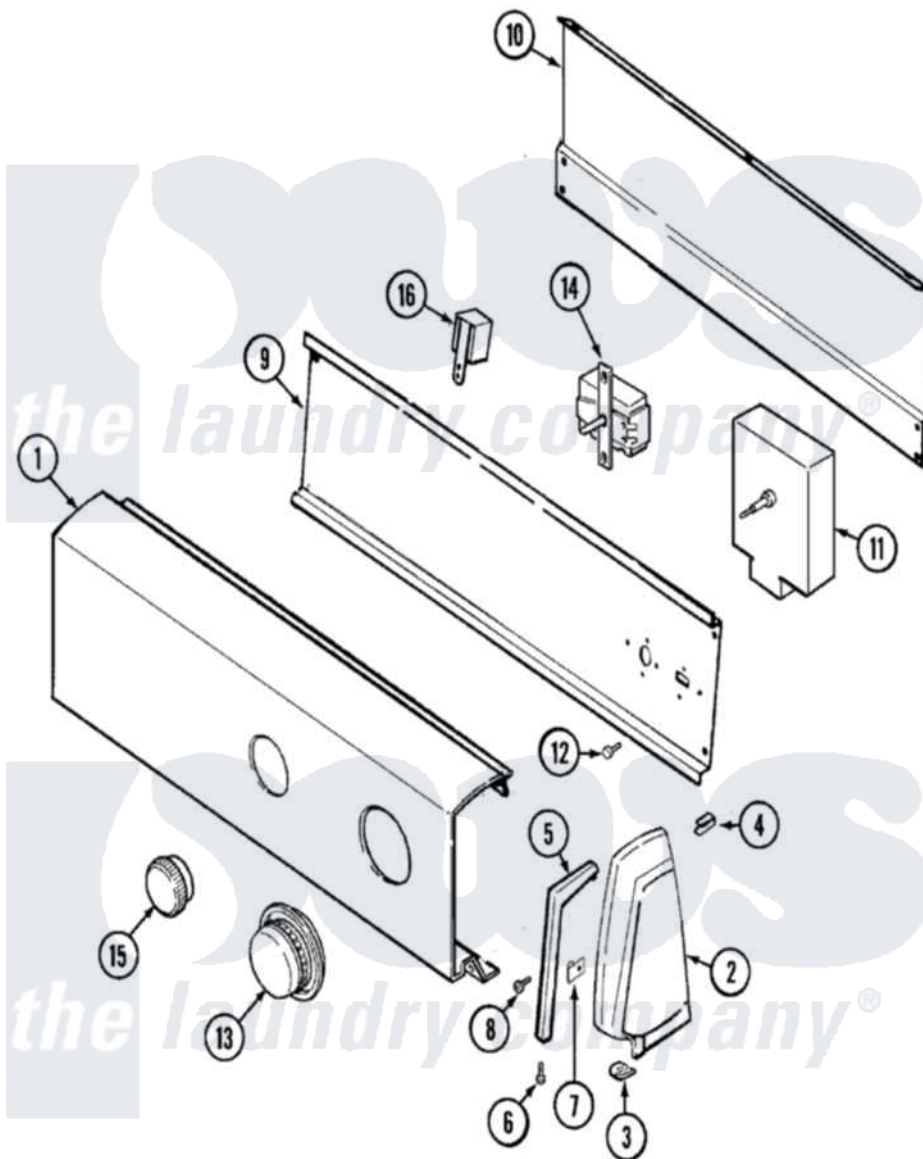

# Crosley CDG20T7W 02 - CONTROL PANEL

Crosley [Residential Crosley CDG20T7W Dryer Parts](#) Parts Diagram 02 - CONTROL PANEL  
 Click on the part number to view part

Item	Original Part Number	Replaced By	Status	Part Description
1	53-2477		Not Available	PANEL, CONTROL
2	25-7649	<a href="#">910187</a>		Screw
"	<a href="#">25-7702</a>			Speedclip, End Cap To Control Panel
"	35-2487	<a href="#">21001451</a>		Cap- End
"	35-2488	<a href="#">21001452</a>		Cap- End
3	<a href="#">25-7851</a>			Speedclip, End Cap To Top
"	25-7691		Not Available	SCREW, END CAP TO TOP
4	<a href="#">25-7852</a>			Speedclip, Rr Shld To End Cap
"	25-7435	<a href="#">33002917</a>		Screw, No.10-16
5	53-0277		Not Available	TRIM, END CAP (RT)
"	53-0278		Not Available	TRIM, END CAP (LT)
6	<a href="#">25-7760</a>			Screw
7	<a href="#">25-7702</a>			Speedclip, End Cap To Control Panel
8	25-3092	<a href="#">90767</a>		Screw, 8A X 3/8 HeX Washer Head Tapping

9	31001128		Not Available	SHIELD, CONTROL
"	<a href="#">53-1676</a>			Shield, Control
"	53-2504	<a href="#">31001193</a>		Pad, Shield
10	35-2688	<a href="#">21001460</a>		Shield, Rear
11	<a href="#">53-1758</a>			Timer
12	25-7435	<a href="#">33002917</a>		Screw, No.10-16
13	53-2574		Not Available	TIMER KNOB
14	<a href="#">31001129</a>			Switch, Temperature
"	53-0344		Not Available	SWITCH, TEMPERATURE
"	53-1267	<a href="#">53-0456</a>		Switch, Selector
15	35-3974	<a href="#">22001267</a>		Knob, Selector Switch
16	25-3092	<a href="#">90767</a>		Screw, 8A X 3/8 HeX Washer Head Tapping
"	<a href="#">53-1639</a>			Buzzer Assembly
NI	<a href="#">31001008</a>			Manual, Use And Care
"	31001045		Not Available	MANUAL, USE & CARE
"	16002080		Not Available	GUIDE, QUICK REF - CROSLEY