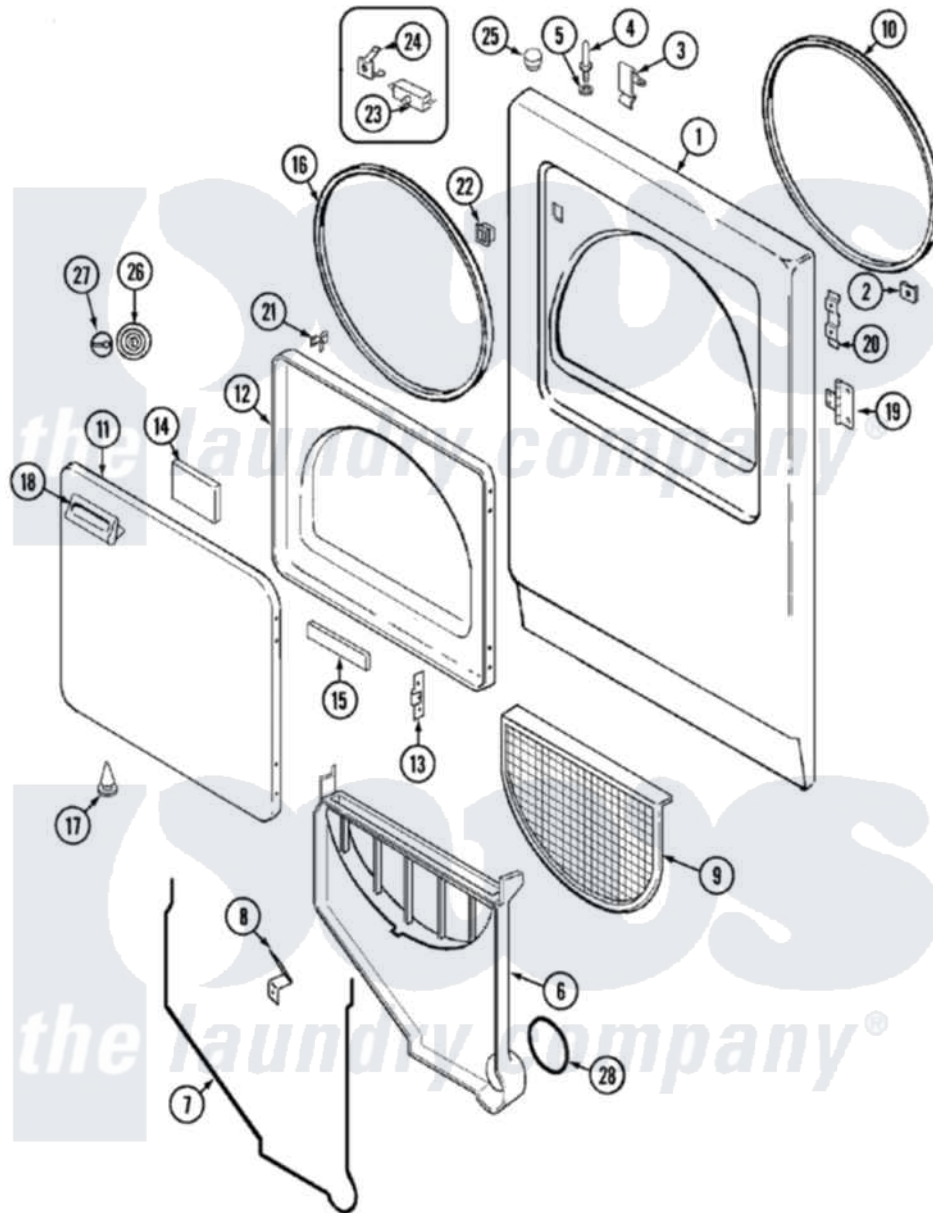

# Crosley CDG20T7W 03 - DOOR

Crosley [Residential Crosley CDG20T7W Dryer Parts](#) Parts Diagram 03 - DOOR  
 Click on the part number to view part

Item	Original Part Number	Replaced By	Status	Part Description
1	53-0727	<a href="#">12001190</a>		Panel Kit
2	25-7820	<a href="#">489478</a>		Screw, 8 X 1/2
"	25-7817		Not Available	CLIP, U-TYPE
3	<a href="#">25-7220</a>			Clip, Cabinet Top
4	<a href="#">53-0643</a>			Pin, Locator
5	<a href="#">53-0200</a>			Sleeve, Locator Pin
"	25-0224	<a href="#">3400029</a>		Nut, Adapter Plate
6	53-1299	<a href="#">12001324</a>		Duct Kit, Collector
"	25-7810	<a href="#">415013-35</a>		Screw
7	<a href="#">53-0204</a>			Seal
8	<a href="#">53-0123</a>			Clip
9	<a href="#">53-0918</a>			Filter, Lint
10	53-1756	<a href="#">31001747</a>		Seal Assembly
11	<a href="#">53-0154</a>			Panel, Outer Door
12	53-0912		Not Available	PANEL, INNER DOOR (WHT)
13	<a href="#">53-0119</a>			Clip, Hinge

14	<a href="#">53-1490</a>		Door Pad
15	<a href="#">53-1491</a>		Door Pad
16	53-0648	<a href="#">31001529</a>	Seal, Door
"	25-7770	<a href="#">3196169</a>	Screw, Element
17	<a href="#">25-7889</a>		Plug Button
18	25-7810	<a href="#">415013-35</a>	Screw
"	<a href="#">53-0927</a>		Handle, Door
"	53-0928	<a href="#">53-0927</a>	Handle, Door
19	<a href="#">53-1492</a>		Hinge, Dryer Door
"	<a href="#">25-7809</a>		Screw, No.6-20 1/2 Flthd Torx
20	53-0121	Not Available	TWIN NUT
21	53-2364	<a href="#">LA-1003</a>	Door Catch Kit
"	<a href="#">LA-1003</a>		Door Catch Kit
22	25-7828	<a href="#">489483</a>	Screw 10-32 X 1/2
"	53-0187	<a href="#">LA-1003</a>	Door Catch Kit
23	<a href="#">53-0148</a>		Switch, Door
"	<a href="#">LA-1005</a>		Switch Kit
24	63-5990	<a href="#">31001319</a>	Clip, Switch
25	<a href="#">33-2653</a>		Bumper, Cabinet
26	53-0155	Not Available	PLUG, GAS ACCESS (WHT)
27	<a href="#">53-0156</a>		Button, Gas Access
28	53-0203	<a href="#">12001324</a>	Duct Kit, Collector