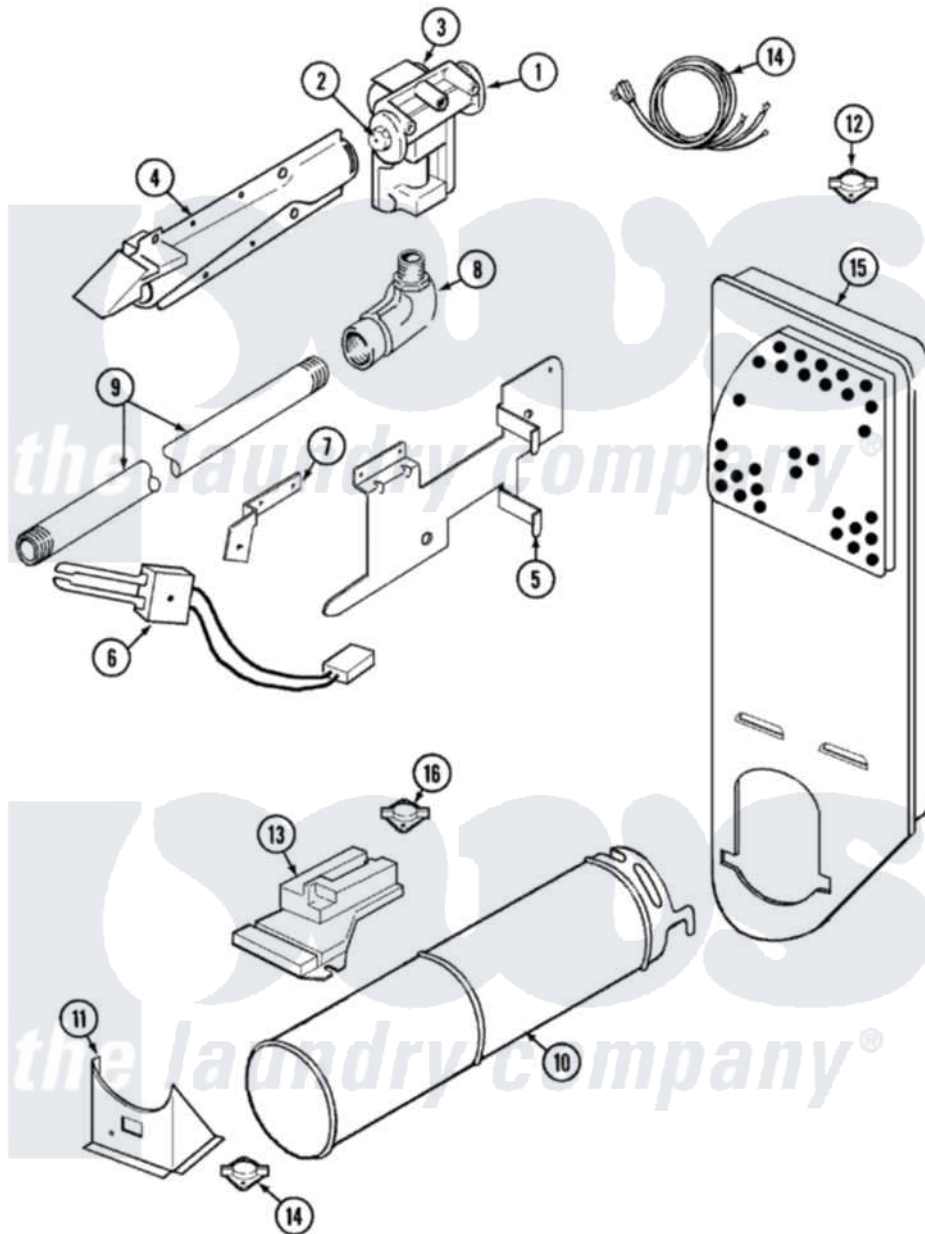

# Crosley CDG20T7W 04 - GAS CARRYING

Crosley [Residential Crosley CDG20T7W Dryer Parts](#) Parts Diagram 04 - GAS CARRYING  
 Click on the part number to view part

Item	Original Part Number	Replaced By	Status	Part Description
1	63-2098		Not Available	TAIL PIECE
"	63-6786N	<a href="#">306176</a>		Valve, Gas
"	<a href="#">60-6846</a>			Union Nut
2	<a href="#">63-3570</a>			Burner Orifice
3	63-6615	<a href="#">279834</a>		Coil-Valve
"	63-6614	<a href="#">279834</a>		Coil-Valve
4	63-6682	<a href="#">31001784</a>		Burner
5	<a href="#">53-0140</a>			Mtg Bracket
"	25-7741	<a href="#">W10116760</a>		Screw
6	53-0689	<a href="#">31001556</a>		Igniter
7	<a href="#">25-3034</a>			Clip, Wiring
"	53-0686		Not Available	BRACKET
"	25-2134	<a href="#">W10116760</a>		Screw
"	25-7744	<a href="#">8281196</a>		Screw
8	53-0101	<a href="#">31001042</a>		Valve, Gas Shut Off
9	25-7741	<a href="#">W10116760</a>		Screw

"	53-0173	<a href="#">31001777</a>	Main Gas L
"	53-2362	<a href="#">31001777</a>	Main Gas L
10	25-3032	Not Available	WIRING CLIP
"	<a href="#">53-1884</a>		Housing, Heater
11	25-7741	<a href="#">W10116760</a>	Screw
"	25-3092	<a href="#">90767</a>	Screw, 8A X 3/8 HeX Washer Head Tapping
"	<a href="#">53-2363</a>		Support, Heater Housing
"	53-0139	Not Available	HEATER SUPPORT
12	<a href="#">25-0168</a>		Screw
"	53-0143	<a href="#">LA-1053</a>	Fuse Kit, Thermal
13	25-2134	<a href="#">W10116760</a>	Screw
"	63-5013	<a href="#">338906</a>	Radiant, Sensor
14	63-6259	<a href="#">31001547</a>	Cord, Power
15	25-7819	<a href="#">M0217225</a>	Screw
"	<a href="#">53-1706</a>		Inlet Air Duct Assembly
"	25-7741	<a href="#">W10116760</a>	Screw
16	<a href="#">25-0168</a>		Screw
"	<a href="#">LA-1053</a>		Fuse Kit, Thermal
"	<a href="#">53-1182</a>		Fuse, Thermal
"	53-1096	<a href="#">LA-1053</a>	Fuse Kit, Thermal
"	25-3032	Not Available	WIRING CLIP
NI	<a href="#">63-6766</a>		Conversion Kit
"	<a href="#">12001031</a>		Conversion Kit