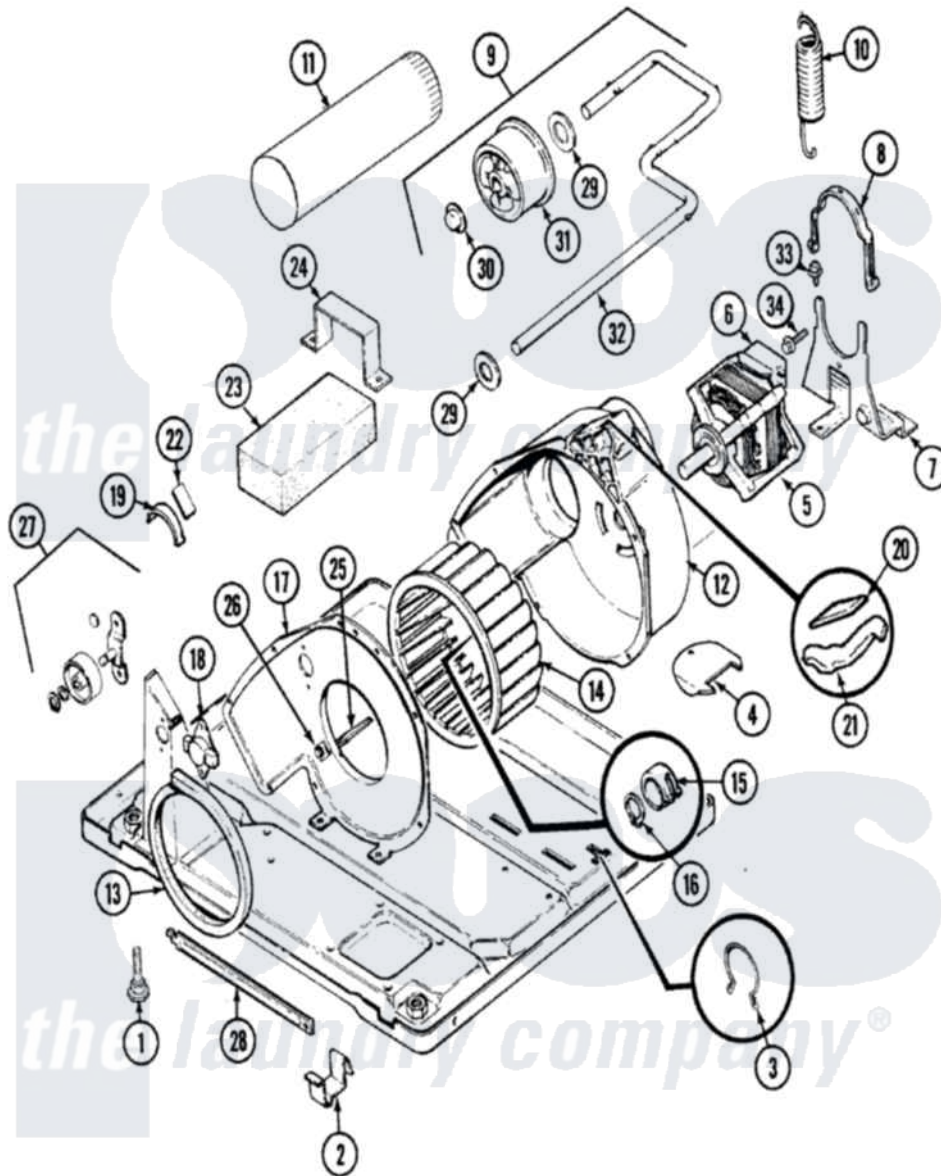

Crosley CDG20T7W 05 - MOTOR & DRIVE

Crosley [Residential Crosley CDG20T7W Dryer Parts](#) Parts Diagram 05 - MOTOR & DRIVE
 Click on the part number to view part

Item	Original Part Number	Replaced By	Status	Part Description
1	63-5834		Not Available	LEG, LEVELING
2	53-0120			Clip, Front Panel
3	25-7027	16515		Clip
4	25-7741	W10116760		Screw
"	53-1921			Shield, Wiring
5	31001015	W10410996		Motor-Drve
"	53-2275	W10410996		Motor-Drve
6	53-0693	53-0332		Motor Switch
7	53-1932	31001570		Bracket, Motor
"	25-7811		Not Available	SCREW
8	53-0214	660658		Clamp, Motor Mounting 343481 685441
9	53-2287			Idler Assembly
10	53-2209	31001465		Spring, Idler
11	53-0134			Duct, Exhaust
"	25-2134	W10116760		Screw
12	53-1801			Housing, Blower

13	53-0203	12001324	Duct Kit, Collector
14	53-0106		Blower Wheel
"	31001043		Wheel, Blower
15	25-7823	312967	Clamp, Blower Housing
16	25-7855		Ring, Retaining
17	25-7807	33002917	Screw, No.10-16
"	53-1933	Not Available	COVER, BLOWER HOUSING
18	53-1107		Thermostat, Control
"	53-0170	Not Available	THERMOSTAT, LO-LIMIT (120/110)
"	25-2134	W10116760	Screw
19	53-2273	31001470	Glide, Tumbler
"	LA-1006		Glide Kit, Tumbler
20	53-0724	31001356	Pad, Glide
21	53-2272	31001469	Glide, Tumbler
22	53-1684	31001356	Pad, Glide
23	53-0645	Not Available	COUNTERWEIGHT
24	25-7732	681414	Screw, 10AB X 1/2
"	53-0644	Not Available	BRACKET
25	53-1026		Guide, Vane Inlet
26	25-3457		Screw, Sems
27	LA-1008		Rr Roller Kit
"	LA-1007	12002126	Reinforcement Brace/Glide Kit
28	53-1625		Brace, Tumbler Support
29	25-7815		Washer
30	25-7957		Pushnut
31	53-1628	31001344	Pulley, Idler
32	53-2250	53-2287	Idler Assembly
33	25-7699	Not Available	STRAIN RELIEF
34	25-7674		Screw