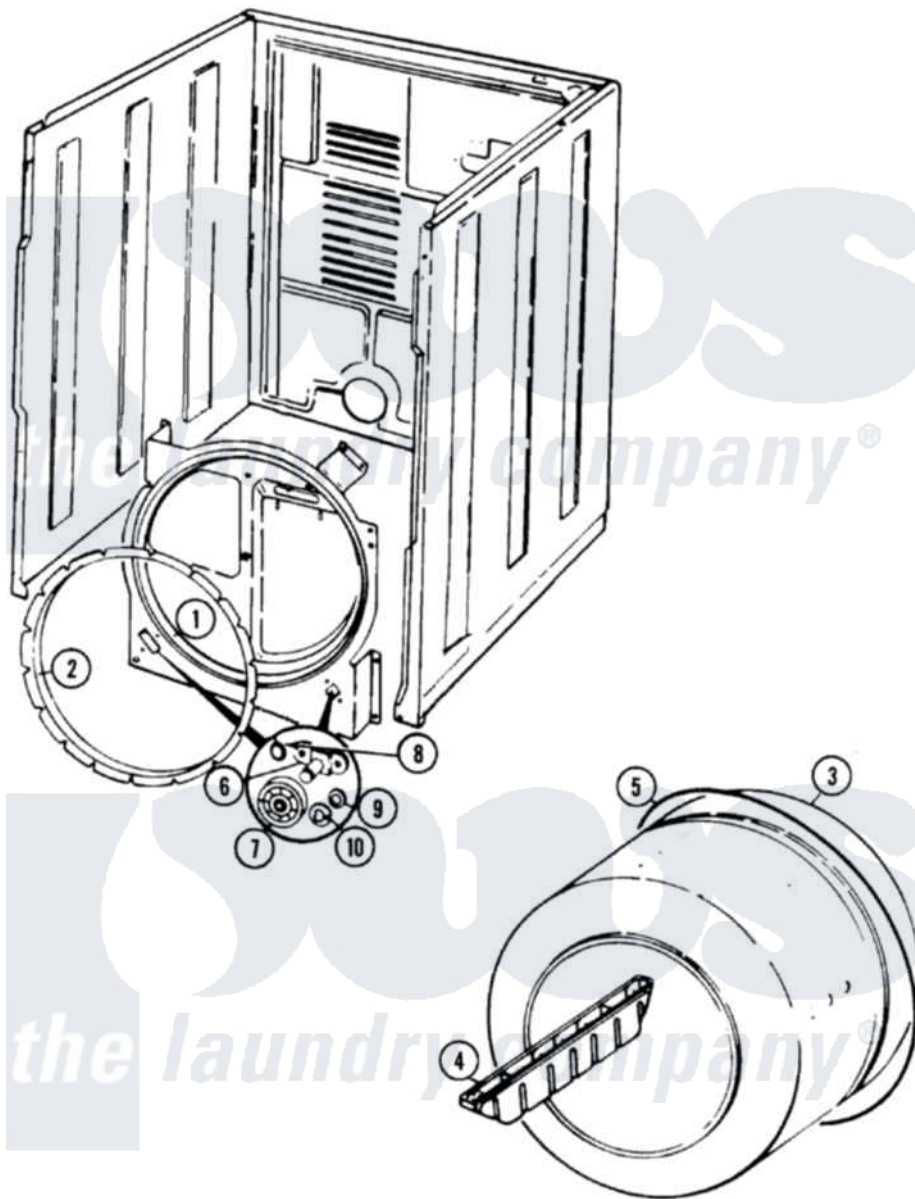

Crosley CDG20T7W 06 - TUMBLER

Crosley [Residential Crosley CDG20T7W Dryer Parts](#) Parts Diagram 06 - TUMBLER
 Click on the part number to view part

| Item | Original Part Number | Replaced By | Status | Part Description |
|------|-------------------------|--------------------------|---------------|--------------------------------|
| 1 | 53-1703 | LA-1054 | | Dryer Bulkhead Kit |
| " | 25-7733 | 681414 | | Screw, 10AB X 1/2 |
| 2 | 53-0281 | 31001747 | | Seal Assembly |
| 3 | 53-1250 | | | Cylinder |
| 4 | 53-1249 | | Not Available | BAFFLE, WHITE |
| " | 25-7759 | 3196164 | | Screw |
| 5 | LA-1006 | | | Glide Kit, Tumbler |
| " | 53-1589 | 341241 | | Belt |
| 6 | 53-0197 | | | Support Assembly-Cylinder Rear |
| " | 25-7101 | 3351614 | | Screw, Gearcase Cover Mounting |
| 7 | 53-1578 | 31001096 | | Roller |
| 8 | 25-7813 | | | Spacer |
| 9 | 25-7814 | | | Washer |
| 10 | LA-1008 | | | Rr Roller Kit |
| " | 25-7854 | | | Ring, Retaining |