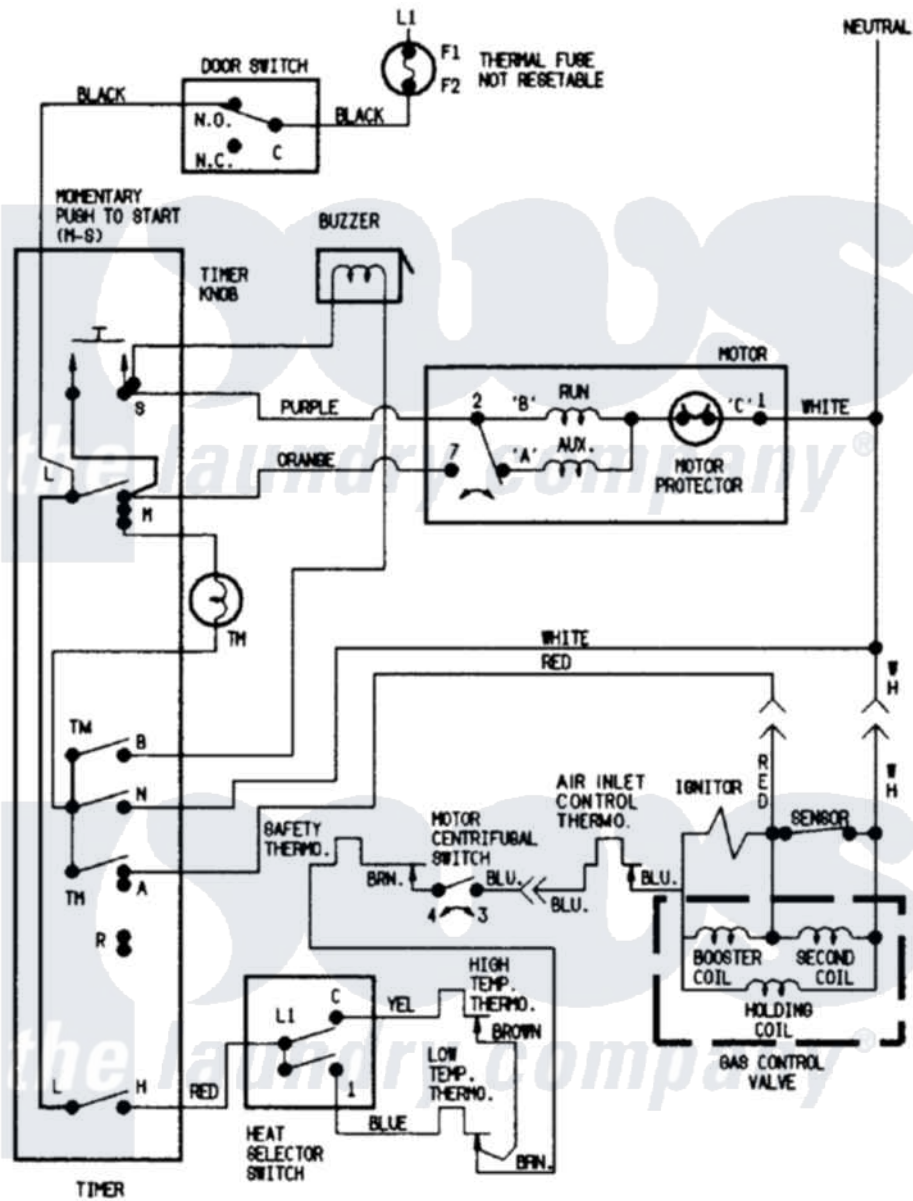

# Crosley CDG20T7W 07 - WIRING INFORMATION

Crosley Residential Crosley CDG20T7W Dryer Parts Parts Diagram 07 - WIRING INFORMATION  
 Click on the part number to view part

Item	Original Part Number	Replaced By	Status	Part Description
NI	15001201		Not Available	WIRING INFORMATION