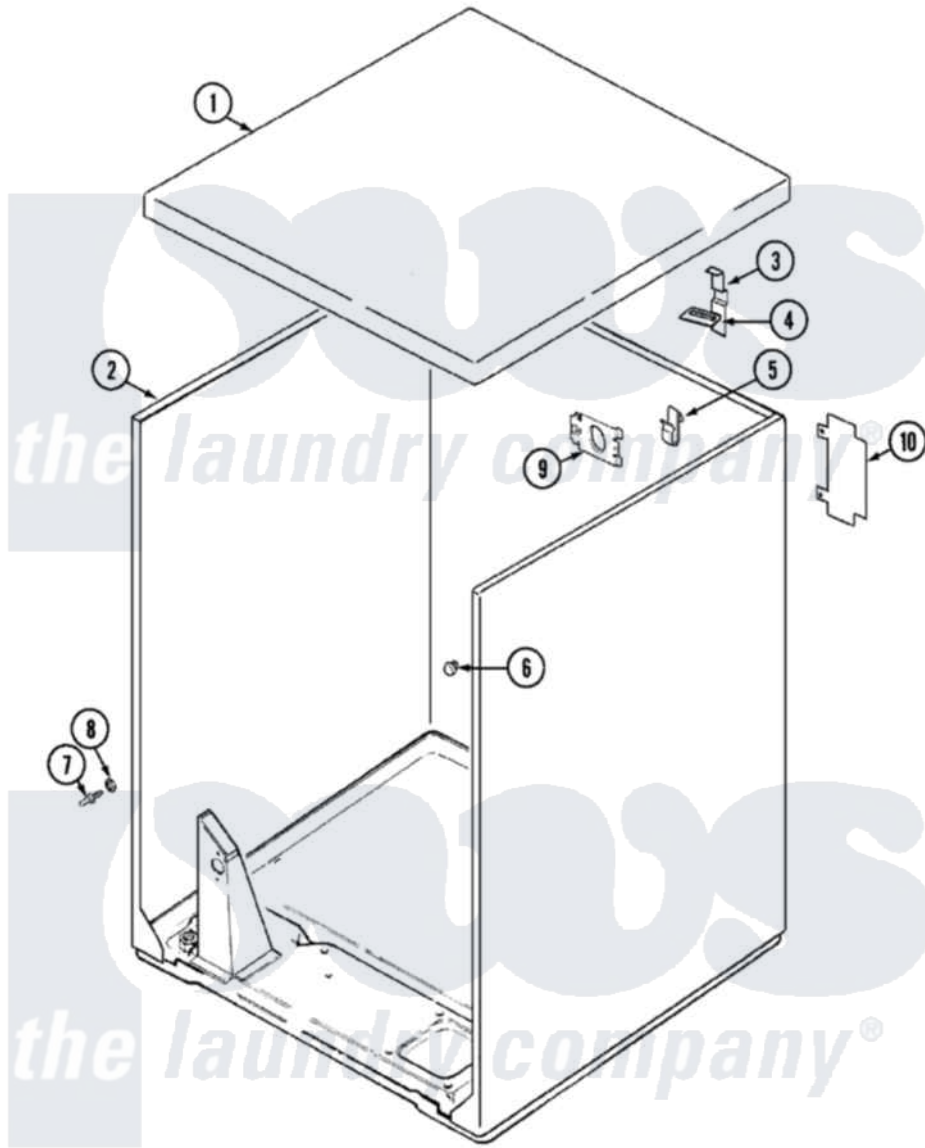

Crosley CDG20T8V 01 - CABINET

Crosley [Residential Crosley CDG20T8V Dryer Parts](#) Parts Diagram 01 - CABINET

[Click on the part number to view part](#)

Item	Original Part Number	Replaced By	Status	Part Description
1	53-2435		Not Available	TOP, CABINET
2	53-2147	31001714		Cabinet And Base Assembly
3	63-5712			Hinge, Cabinet Top
4	33-0930			Pad, Top Hinge
"	25-3092	90767		Screw, 8A X 3/8 HeX Washer Head Tapping
5	25-3034			Clip, Wiring
6	33-2653			Bumper, Cabinet
7	53-0643			Pin, Locator
8	53-0200			Sleeve, Locator Pin
"	25-0224	3400029		Nut, Adapter Plate
9	53-0284			Cover, Terminal
10	53-0136			Cover, Supply Cord
"	25-7857	90767		Screw, 8A X 3/8 HeX Washer Head Tapping