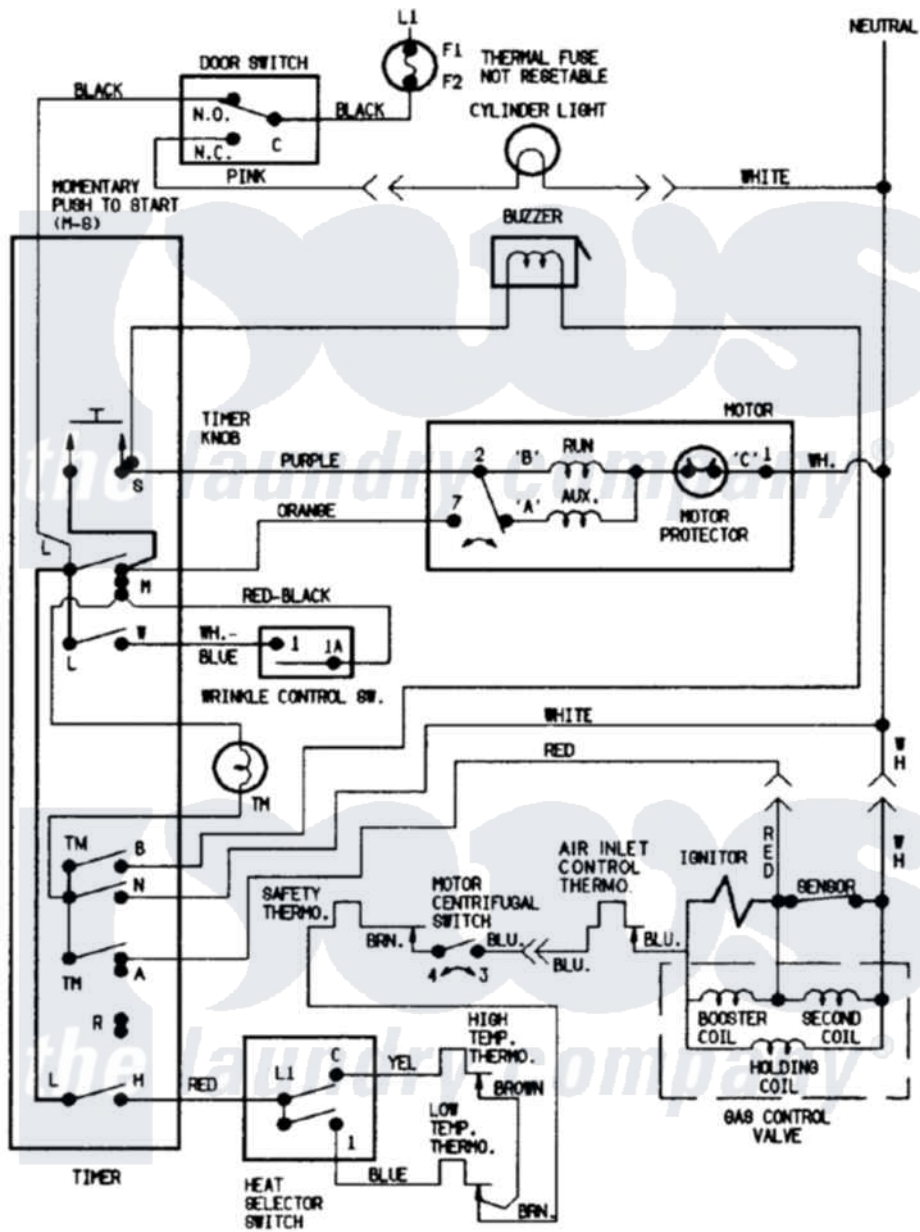

# Crosley CDG20T8V 07 - WIRING INFORMATION

Crosley Residential Crosley CDG20T8V Dryer Parts Parts Diagram 07 - WIRING INFORMATION  
 Click on the part number to view part

Item	Original Part Number	Replaced By	Status	Part Description
NI	15001208		Not Available	WIRING INFORMATION