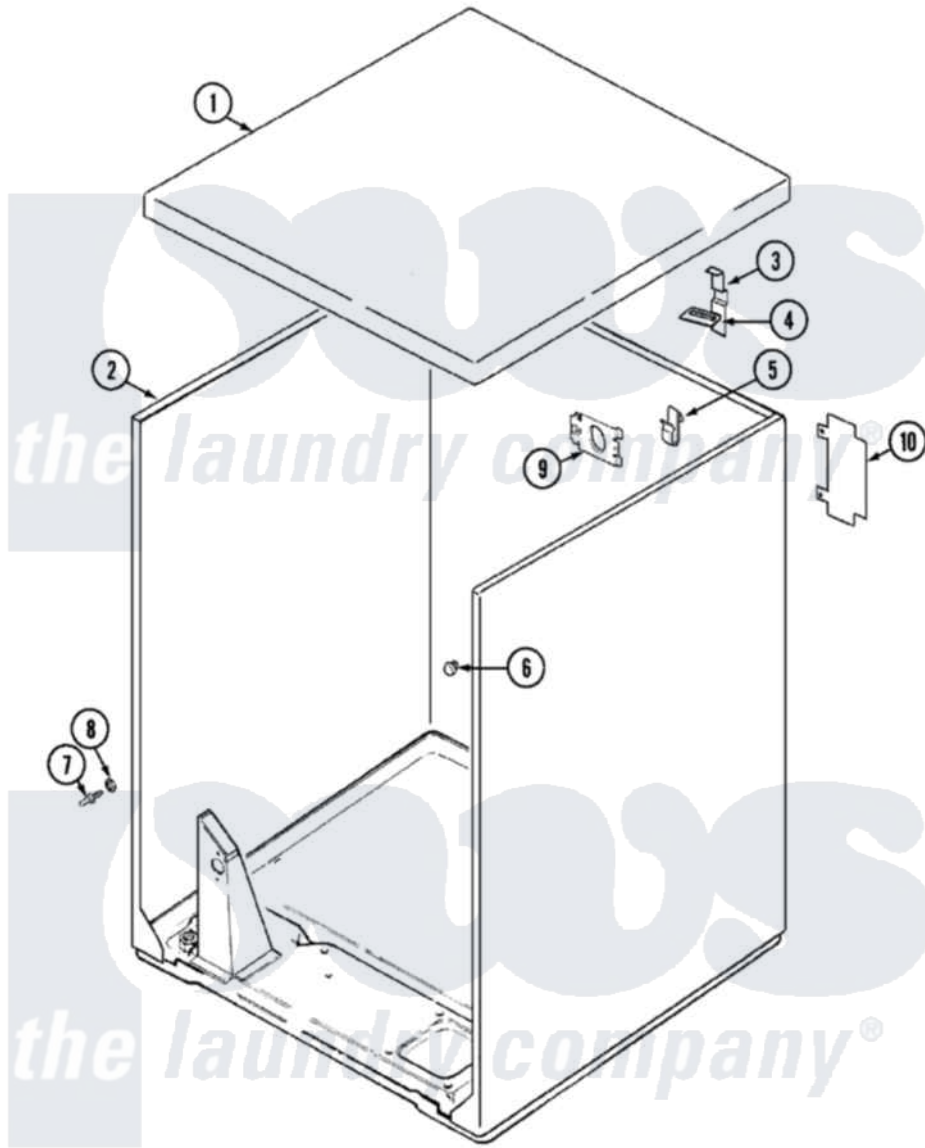

Crosley CDG20T8W 01 - CABINET (CDG20T8A & W)

Crosley [Residential Crosley CDG20T8W Dryer Parts](#) Parts Diagram 01 - CABINET (CDG20T8A & W)
 Click on the part number to view part

Item	Original Part Number	Replaced By	Status	Part Description
1	53-2435		Not Available	TOP, CABINET
2	53-2147	31001714		Cabinet And Base Assembly
3	63-5712			Hinge, Cabinet Top
4	33-0930			Pad, Top Hinge
"	25-3092	90767		Screw, 8A X 3/8 HeX Washer Head Tapping
5	25-3034			Clip, Wiring
6	33-2653			Bumper, Cabinet
7	53-0643			Pin, Locator
8	53-0200			Sleeve, Locator Pin
"	25-0224	3400029		Nut, Adapter Plate
9	53-0284			Cover, Terminal
10	53-0136			Cover, Supply Cord
"	25-7857	90767		Screw, 8A X 3/8 HeX Washer Head Tapping