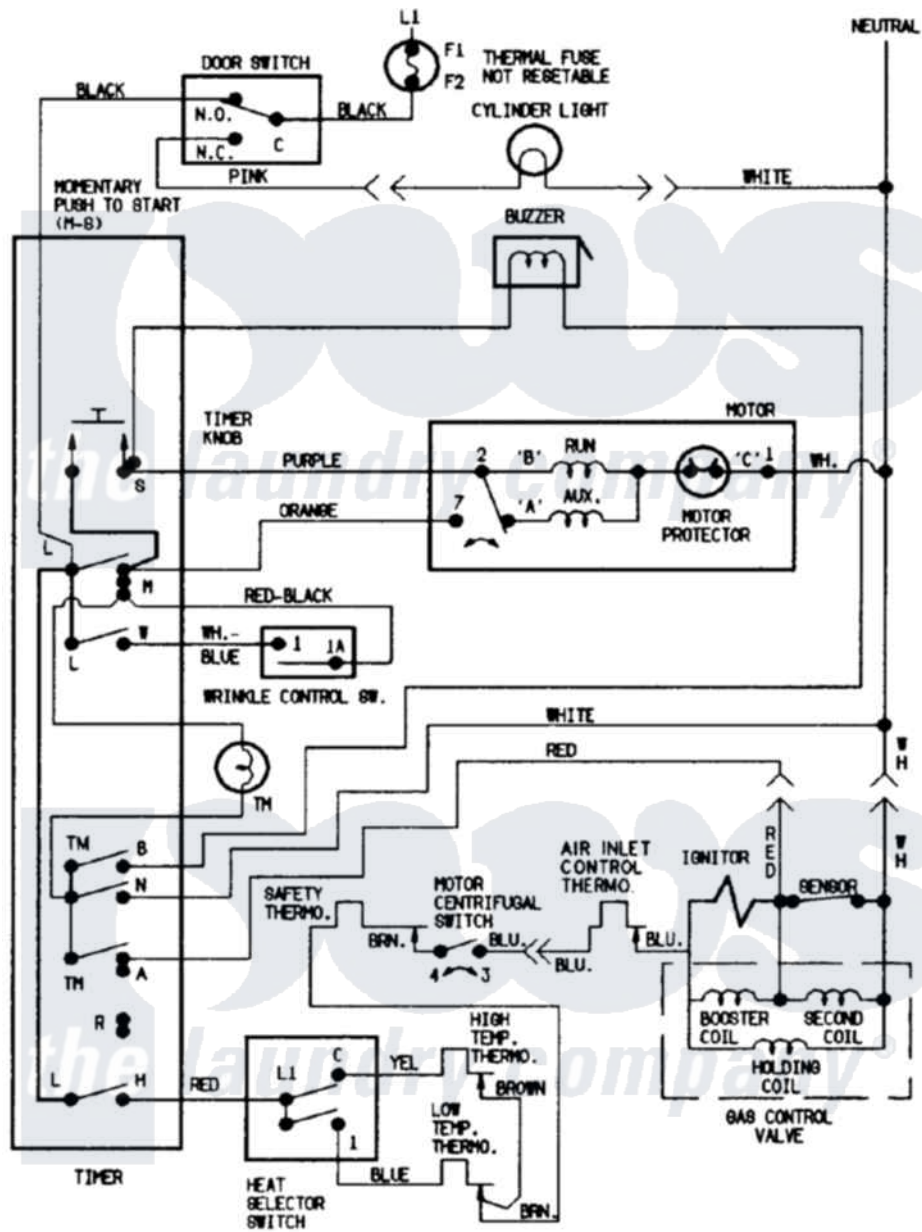

Crosley CDG20T8W 07 - WIRING INFORMATION (CDG20T8A & W)

Crosley [Residential Crosley CDG20T8W Dryer Parts](#) Parts Diagram 07 - WIRING INFORMATION (CDG20T8A & W)

[Click on the part number to view part](#)

Item	Original Part Number	Replaced By	Status	Part Description
NI	15001208		Not Available	WIRING INFORMATION