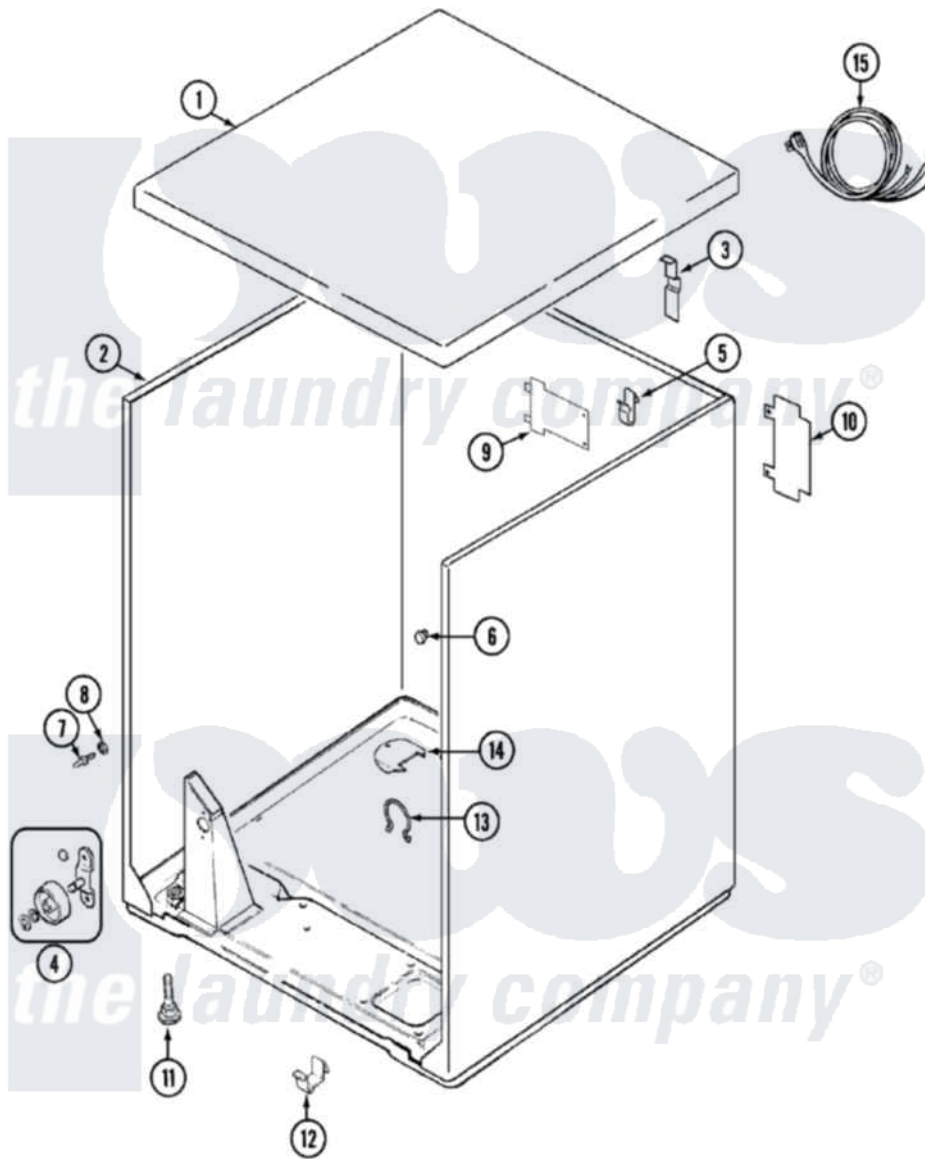

Crosley CDG22B6V 01 - CABINET

Crosley [Residential Crosley CDG22B6V Dryer Parts](#) Parts Diagram 01 - CABINET
 Click on the part number to view part

Item	Original Part Number	Replaced By	Status	Part Description
1	53-2435		Not Available	TOP, CABINET
2	53-2147	31001714		Cabinet And Base Assembly
3	25-3092	90767		Screw, 8A X 3/8 HeX Washer Head Tapping
"	63-5712			Hinge, Cabinet Top
"	33-0930			Pad, Top Hinge
4	LA-1007	12002126		Reinforcement Brace/Glide Kit
"	LA-1008			Rr Roller Kit
5	25-3034			Clip, Wiring
6	33-2653			Bumper, Cabinet
7	53-0643			Pin, Locator
8	53-0200			Sleeve, Locator Pin
"	25-0224	3400029		Nut, Adapter Plate
9	25-7857	90767		Screw, 8A X 3/8 HeX Washer Head Tapping
"	53-0136			Cover, Supply Cord
10	53-0284			Cover, Terminal

"	25-7857	90767	Screw, 8A X 3/8 HeX Washer Head Tapping
11	63-5834	Not Available	LEG, LEVELING
12	53-0120		Clip, Front Panel
13	25-7027	16515	Clip
14	53-1921		Shield, Wiring
"	25-7733	681414	Screw, 10AB X 1/2
15	63-6259	31001547	Cord, Power