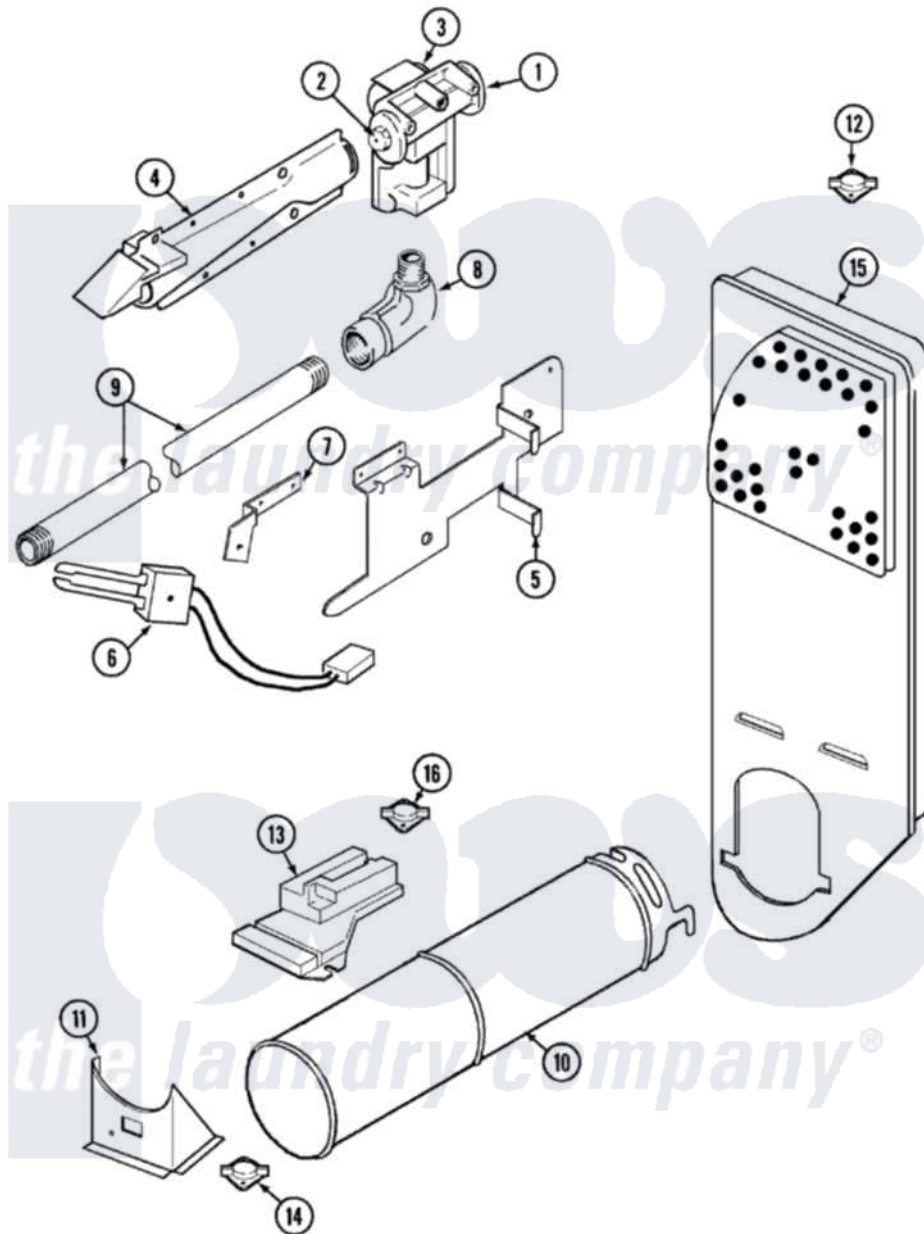

Crosley CDG22B6V 04 - GAS CARRYING

Crosley [Residential Crosley CDG22B6V Dryer Parts](#) Parts Diagram 04 - GAS CARRYING
 Click on the part number to view part

Item	Original Part Number	Replaced By	Status	Part Description
1	60-6846			Union Nut
"	31001368		Not Available	TAIL PIECE
"	31001485			Valve, Gas
2	63-3570			Burner Orifice
3	63-6615	279834		Coil-Valve
"	63-6614	279834		Coil-Valve
4	63-6682	31001784		Burner
5	53-0140			Mtg Bracket
"	25-3034			Clip, Wiring
"	25-7741	W10116760		Screw
6	25-7744	8281196		Screw
"	53-0689	31001556		Igniter
7	25-2134	W10116760		Screw
"	53-0686		Not Available	BRACKET
8	53-0101	31001042		Valve, Gas Shut Off
9	53-2362	31001777		Main Gas L

10	25-7741	W10116760	Screw
"	53-1884		Housing, Heater
11	25-3092	90767	Screw, 8A X 3/8 HeX Washer Head Tapping
"	53-2363		Support, Heater Housing
12	53-0143	LA-1053	Fuse Kit, Thermal
"	25-0168		Screw
13	63-5013	338906	Radiant, Sensor
"	25-2134	W10116760	Screw
14	LA-1053		Fuse Kit, Thermal
"	25-0168		Screw
15	25-7819	M0217225	Screw
"	53-1706		Inlet Air Duct Assembly
"	25-7741	W10116760	Screw
16	53-1096	LA-1053	Fuse Kit, Thermal
NI	12001031		Conversion Kit
"	63-6766		Conversion Kit