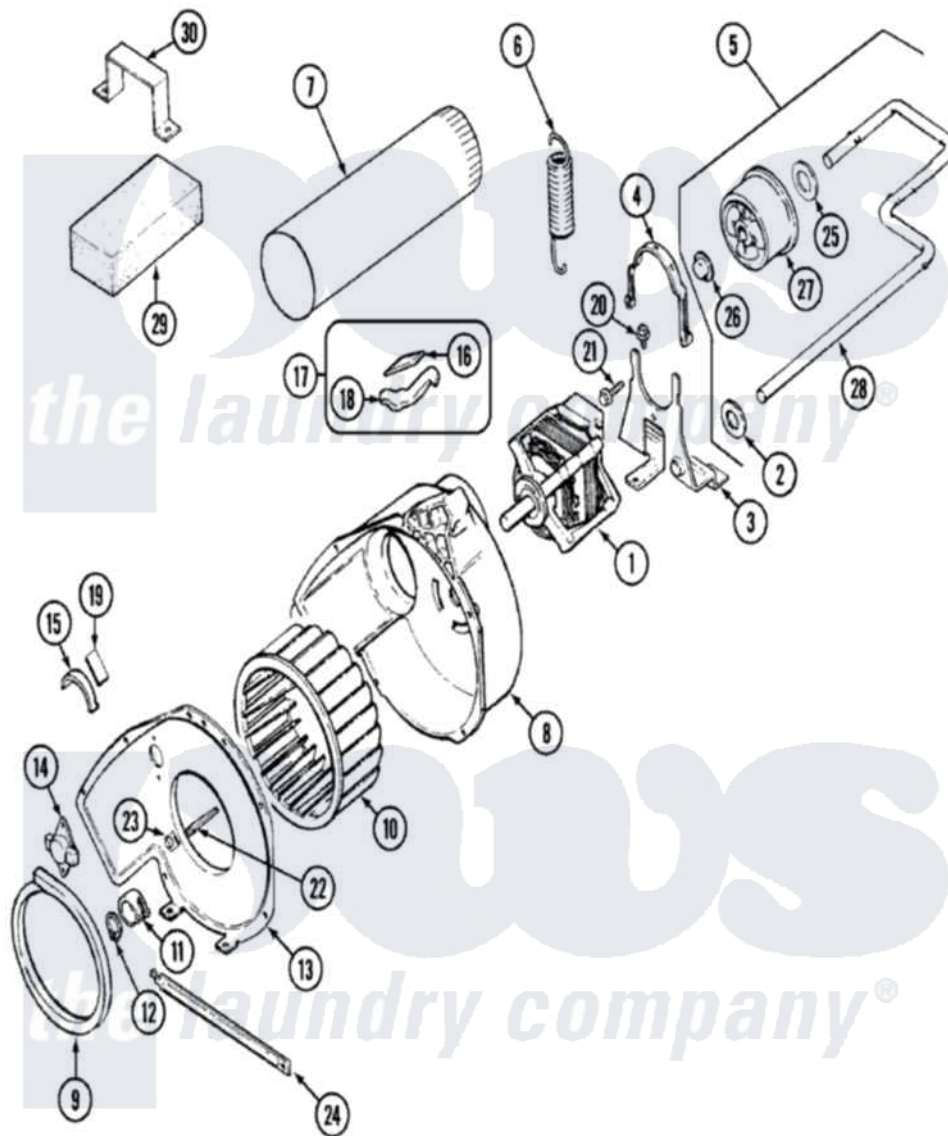

Crosley CDG22B6V 05 - MOTOR & DRIVE

Crosley [Residential Crosley CDG22B6V Dryer Parts](#) Parts Diagram 05 - MOTOR & DRIVE
 Click on the part number to view part

Item	Original Part Number	Replaced By	Status	Part Description
1	31001015	W10410996		Motor-Drive
"	31001316	W10410996		Motor-Drive
"	53-0932	31001535		Pulley, Motor
2	25-7815			Washer
3	25-7732	681414		Screw, 10AB X 1/2
"	53-1932	31001570		Bracket, Motor
4	53-0214	660658		Clamp, Motor Mounting 343481 685441
5	53-2287			Idler Assembly
6	53-2209	31001465		Spring, Idler
7	25-2134	W10116760		Screw
"	53-0134			Duct, Exhaust
8	53-1801			Housing, Blower
9	53-0203	12001324		Duct Kit, Collector
10	31001043			Wheel, Blower
"	31001317			Wheel, Blower
11	25-7823	312967		Clamp, Blower Housing

12	25-7855		Ring, Retaining
13	25-7435	33002917	Screw, No.10-16
"	53-1934		Cover, Blower Housing
14	53-1107		Thermostat, Control
"	25-2134	W10116760	Screw
15	53-2273	31001470	Glide, Tumbler
16	53-0724	31001356	Pad, Glide
17	LA-1006		Glide Kit, Tumbler
18	53-2272	31001469	Glide, Tumbler
19	53-1684	31001356	Pad, Glide
20	25-7963	31001571	Screw, 10-24 x 0700 Hxwshrd Ty
21	25-7674		Screw
22	53-1026		Guide, Vane Inlet
23	25-3457		Screw, Sems
24	53-1625		Brace, Tumbler Support
25	25-7815		Washer
26	25-7957		Pushnut
27	53-1628	31001344	Pulley, Idler
28	53-2250	53-2287	Idler Assembly
29	53-0645	Not Available	COUNTERWEIGHT
30	53-0644	Not Available	BRACKET
"	25-7732	681414	Screw, 10AB X 1/2