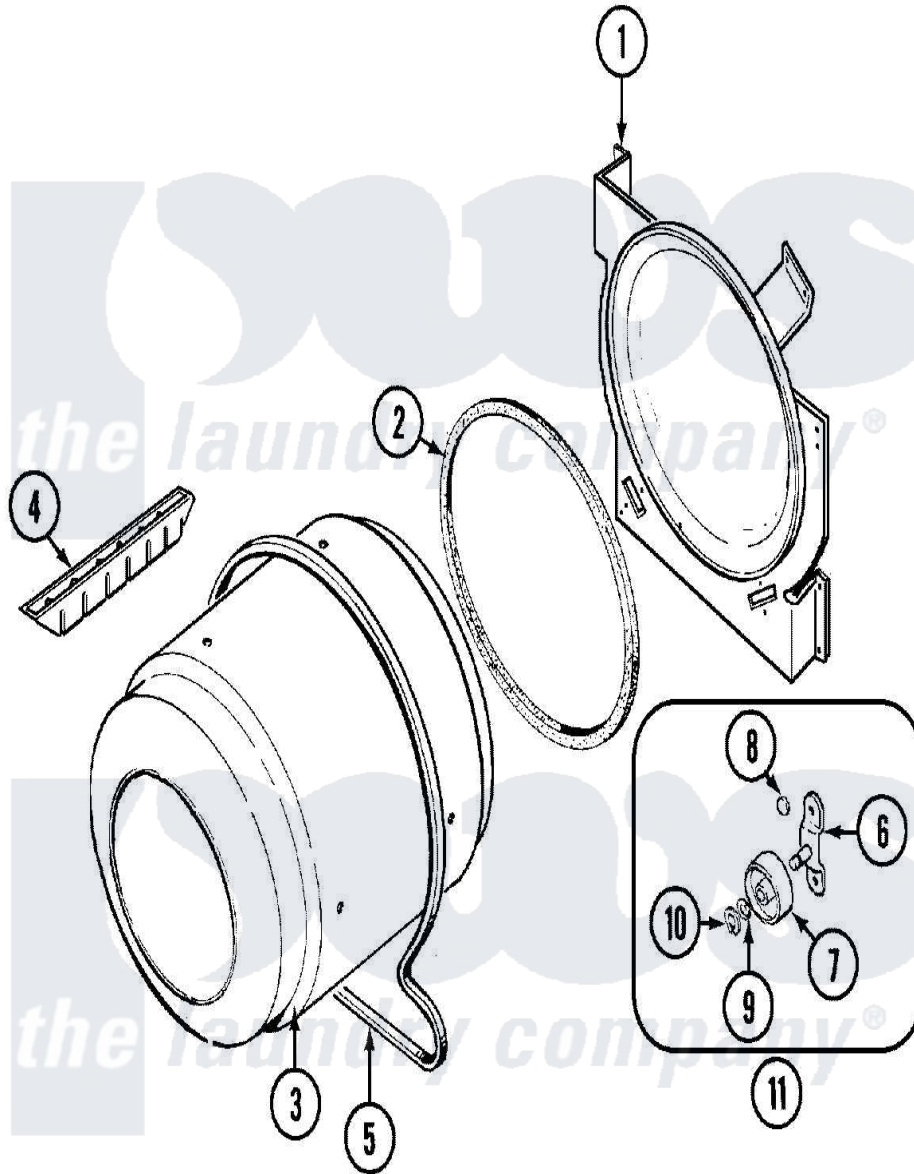

# Crosley CDG22B6V 06 - TUMBLER

Crosley [Residential Crosley CDG22B6V Dryer Parts](#) Parts Diagram 06 - TUMBLER  
 Click on the part number to view part

Item	Original Part Number	Replaced By	Status	Part Description
1	<a href="#">LA-1054</a>			Dryer Bulkhead Kit
"	25-7733	<a href="#">681414</a>		Screw, 10AB X 1/2
2	53-0282	<a href="#">31001637</a>		Seal Assembly, Cylinder Front
3	<a href="#">53-1250</a>			Cylinder
4	25-7759	<a href="#">3196164</a>		Screw
"	Y02100002		Not Available	BAFFLE (WHT)
5	31531589	<a href="#">341241</a>		Belt
6	<a href="#">53-0197</a>			Support Assembly-Cylinder Rear
"	25-7101	<a href="#">3351614</a>		Screw, Gearcase Cover Mounting
7	<a href="#">31001096</a>			Roller
8	<a href="#">25-7813</a>			Spacer
9	<a href="#">25-7814</a>			Washer
10	<a href="#">25-7854</a>			Ring, Retaining
11	<a href="#">LA-1008</a>			Rr Roller Kit