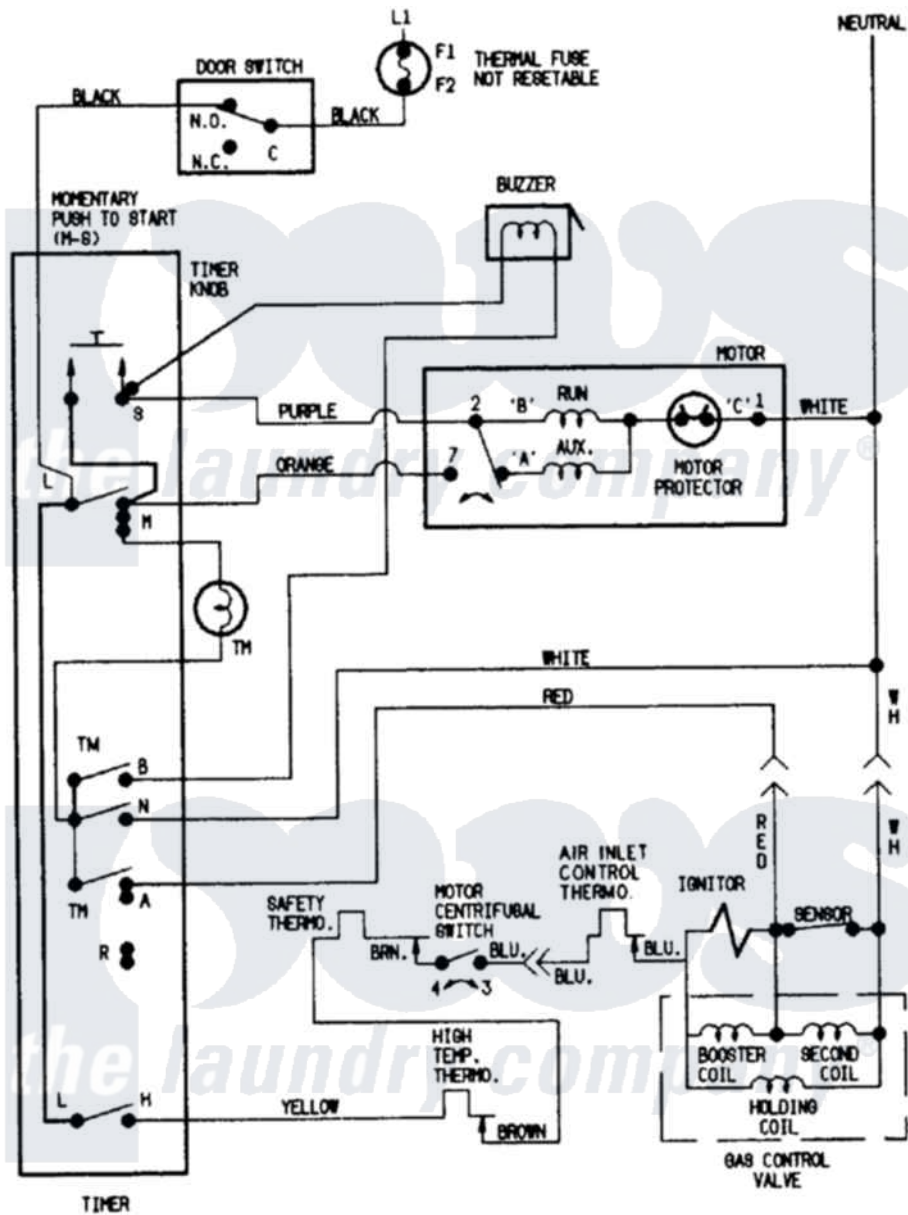

# Crosley CDG22B6V 07 - WIRING INFORMATION

Crosley Residential Crosley CDG22B6V Dryer Parts Parts Diagram 07 - WIRING INFORMATION  
 Click on the part number to view part

| Item | Original Part Number | Replaced By | Status        | Part Description   |
|------|----------------------|-------------|---------------|--------------------|
| NI   | 15002520             |             | Not Available | WIRING INFORMATION |
| "    | 15001203             |             | Not Available | WIRING INFORMATION |