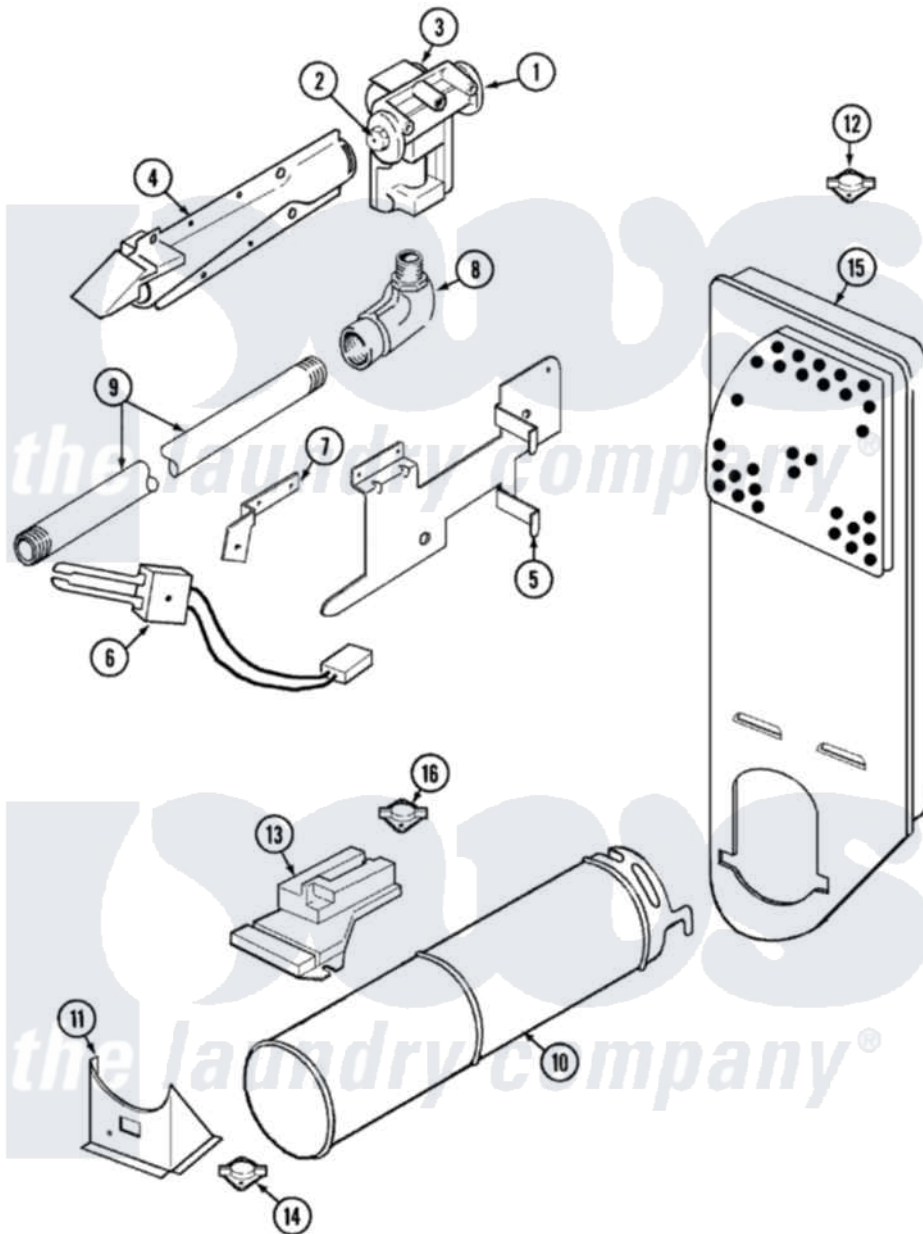

Crosley CDG22B7M 01 - GAS CARRYING

Crosley [Residential Crosley CDG22B7M Dryer Parts](#) Parts Diagram 01 - GAS CARRYING
 Click on the part number to view part

Item	Original Part Number	Replaced By	Status	Part Description
1	60-6846			Union Nut
"	31001368		Not Available	TAIL PIECE
"	31001485			Valve, Gas
2	63-3570			Burner Orifice
3	63-6615	279834		Coil-Valve
"	63-6614	279834		Coil-Valve
4	63-6682	31001784		Burner
5	53-0140			Mtg Bracket
"	25-3034			Clip, Wiring
"	25-7741	W10116760		Screw
6	25-7744	8281196		Screw
"	53-0689	31001556		Igniter
7	25-2134	W10116760		Screw
"	53-0686		Not Available	BRACKET
8	53-0101	31001042		Valve, Gas Shut Off
9	53-2362	31001777		Main Gas L

10	25-7741	W10116760	Screw
"	53-1884		Housing, Heater
11	25-3092	90767	Screw, 8A X 3/8 HeX Washer Head Tapping
"	53-2363		Support, Heater Housing
12	53-0143	LA-1053	Fuse Kit, Thermal
"	25-0168		Screw
13	63-5013	338906	Radiant, Sensor
"	25-2134	W10116760	Screw
14	LA-1053		Fuse Kit, Thermal
"	25-0168		Screw
15	25-7819	M0217225	Screw
"	53-1706		Inlet Air Duct Assembly
"	25-7741	W10116760	Screw
16	53-1096	LA-1053	Fuse Kit, Thermal
NI	12001031		Conversion Kit
"	63-6766		Conversion Kit