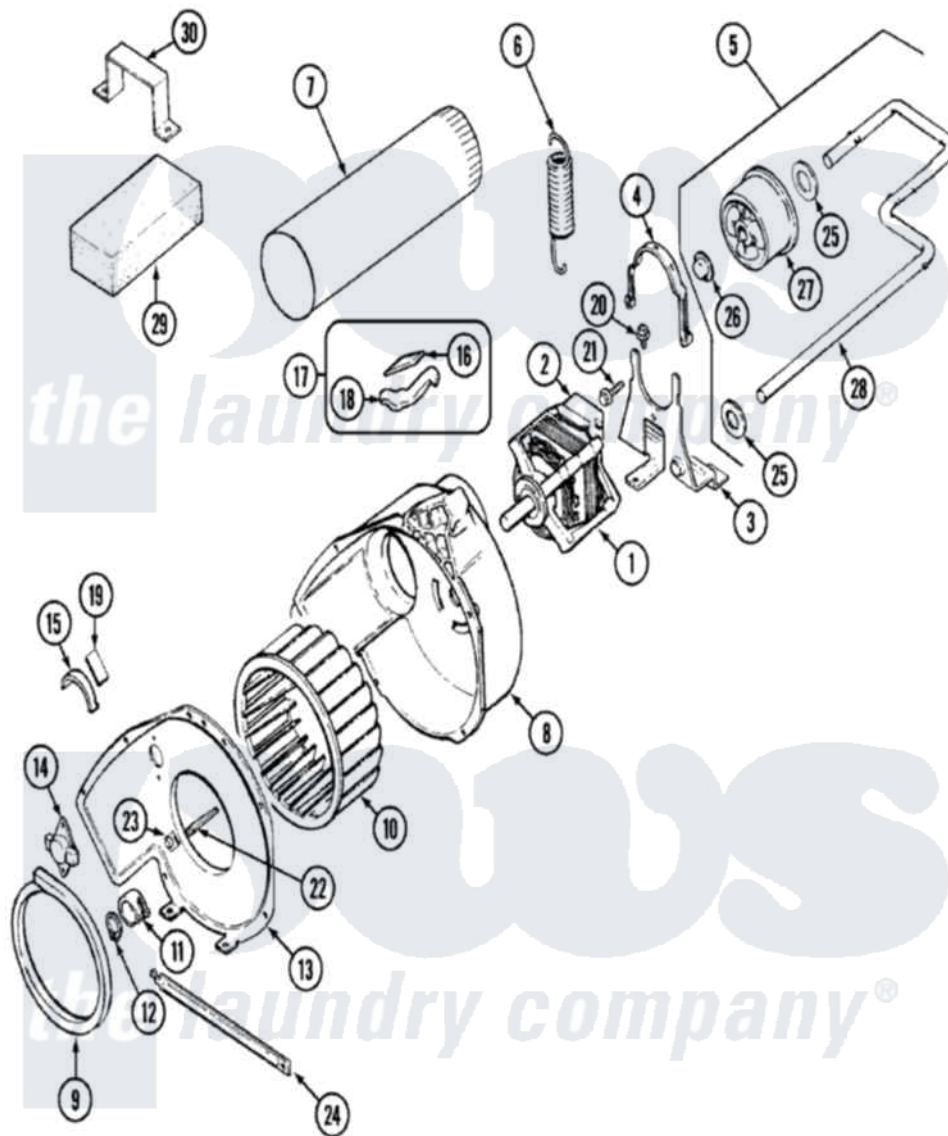

# Crosley CDG22B7M 02 - MOTOR & DRIVE

Crosley [Residential Crosley CDG22B7M Dryer Parts](#) Parts Diagram 02 - MOTOR & DRIVE  
 Click on the part number to view part

Item	Original Part Number	Replaced By	Status	Part Description
1	31001015	<a href="#">W10410996</a>		Motor-Drve
2	53-0693	<a href="#">53-0332</a>		Motor Switch
3	25-7732	<a href="#">681414</a>		Screw, 10AB X 1/2
"	53-1932	<a href="#">31001570</a>		Bracket, Motor
4	53-0214	<a href="#">660658</a>		Clamp, Motor Mounting 343481 685441
5	<a href="#">53-2287</a>			Idler Assembly
6	53-2209	<a href="#">31001465</a>		Spring, Idler
7	<a href="#">53-0134</a>			Duct, Exhaust
"	25-2134	<a href="#">W10116760</a>		Screw
8	<a href="#">53-1801</a>			Housing, Blower
9	53-0203	<a href="#">12001324</a>		Duct Kit, Collector
10	<a href="#">31001043</a>			Wheel, Blower
11	25-7823	<a href="#">312967</a>		Clamp, Blower Housing
12	<a href="#">25-7855</a>			Ring, Retaining
13	25-7435	<a href="#">33002917</a>		Screw, No.10-16
"	53-1933		Not Available	COVER, BLOWER HOUSING

14	<a href="#">53-1107</a>		Thermostat, Control
"	25-2134	<a href="#">W10116760</a>	Screw
"	53-0170	Not Available	THERMOSTAT, LO-LIMIT (120/110)
15	53-2273	<a href="#">31001470</a>	Glide, Tumbler
16	53-0724	<a href="#">31001356</a>	Pad, Glide
17	<a href="#">LA-1006</a>		Glide Kit, Tumbler
18	53-2272	<a href="#">31001469</a>	Glide, Tumbler
19	53-1684	<a href="#">31001356</a>	Pad, Glide
20	25-7963	<a href="#">31001571</a>	Screw, 10-24 x 0700 Hxwshrd Ty
21	<a href="#">25-7674</a>		Screw
22	<a href="#">53-1026</a>		Guide, Vane Inlet
23	<a href="#">25-3457</a>		Screw, Sems
24	<a href="#">53-1625</a>		Brace, Tumbler Support
25	<a href="#">25-7815</a>		Washer
26	<a href="#">25-7957</a>		Pushnut
27	53-1628	<a href="#">31001344</a>	Pulley, Idler
28	53-2250	<a href="#">53-2287</a>	Idler Assembly
29	53-0645	Not Available	COUNTERWEIGHT
30	53-0644	Not Available	BRACKET
"	25-7732	<a href="#">681414</a>	Screw, 10AB X 1/2