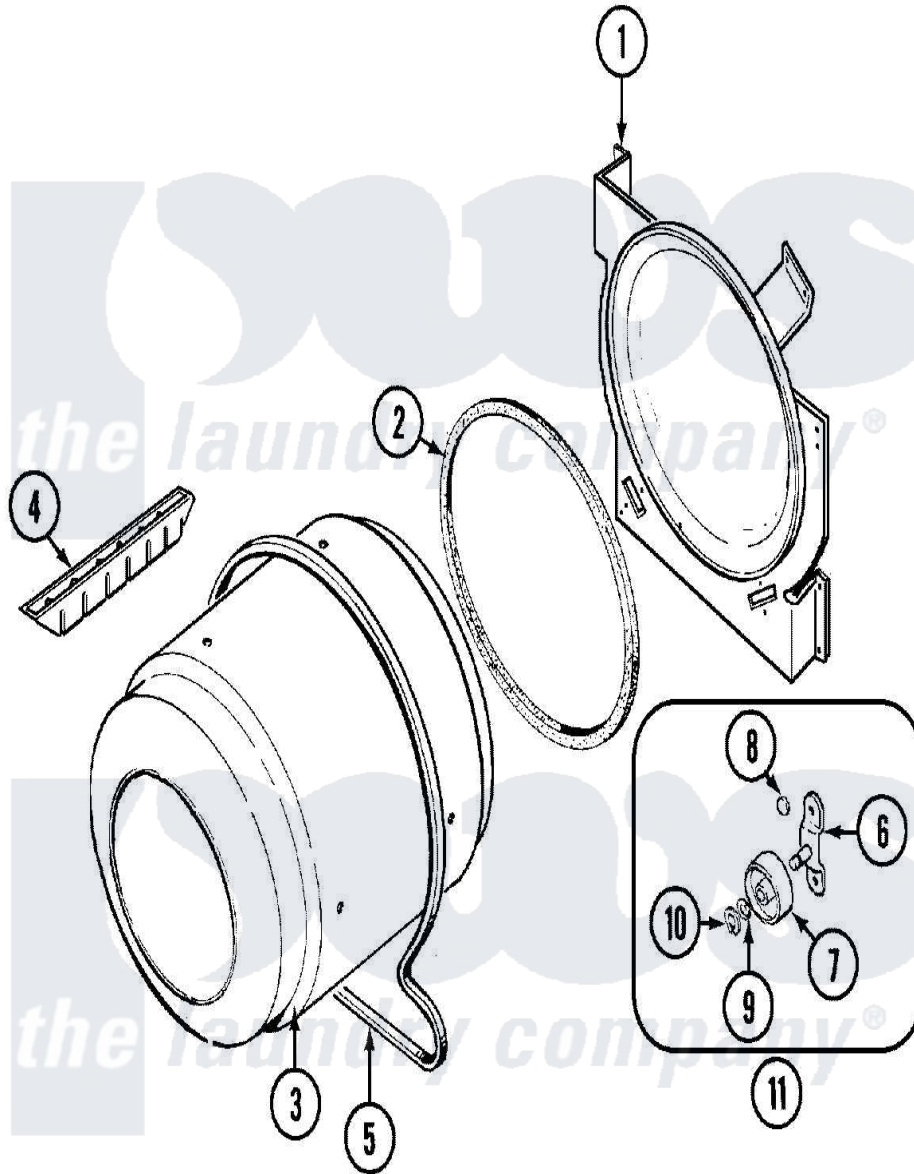

Crosley CDG22B7M 03 - TUMBLER

Crosley [Residential Crosley CDG22B7M Dryer Parts](#) Parts Diagram 03 - TUMBLER
 Click on the part number to view part

| Item | Original Part Number | Replaced By | Status | Part Description |
|------|--------------------------|--------------------------|---------------|--------------------------------|
| 1 | LA-1054 | | | Dryer Bulkhead Kit |
| " | 25-7733 | 681414 | | Screw, 10AB X 1/2 |
| 2 | 53-0282 | 31001637 | | Seal Assembly, Cylinder Front |
| 3 | 53-1250 | | | Cylinder |
| 4 | 25-7759 | 3196164 | | Screw |
| " | Y02100002 | | Not Available | BAFFLE (WHT) |
| 5 | 31531589 | 341241 | | Belt |
| 6 | 53-0197 | | | Support Assembly-Cylinder Rear |
| " | 25-7101 | 3351614 | | Screw, Gearcase Cover Mounting |
| 7 | 31001096 | | | Roller |
| 8 | 25-7813 | | | Spacer |
| 9 | 25-7814 | | | Washer |
| 10 | 25-7854 | | | Ring, Retaining |
| 11 | LA-1008 | | | Rr Roller Kit |