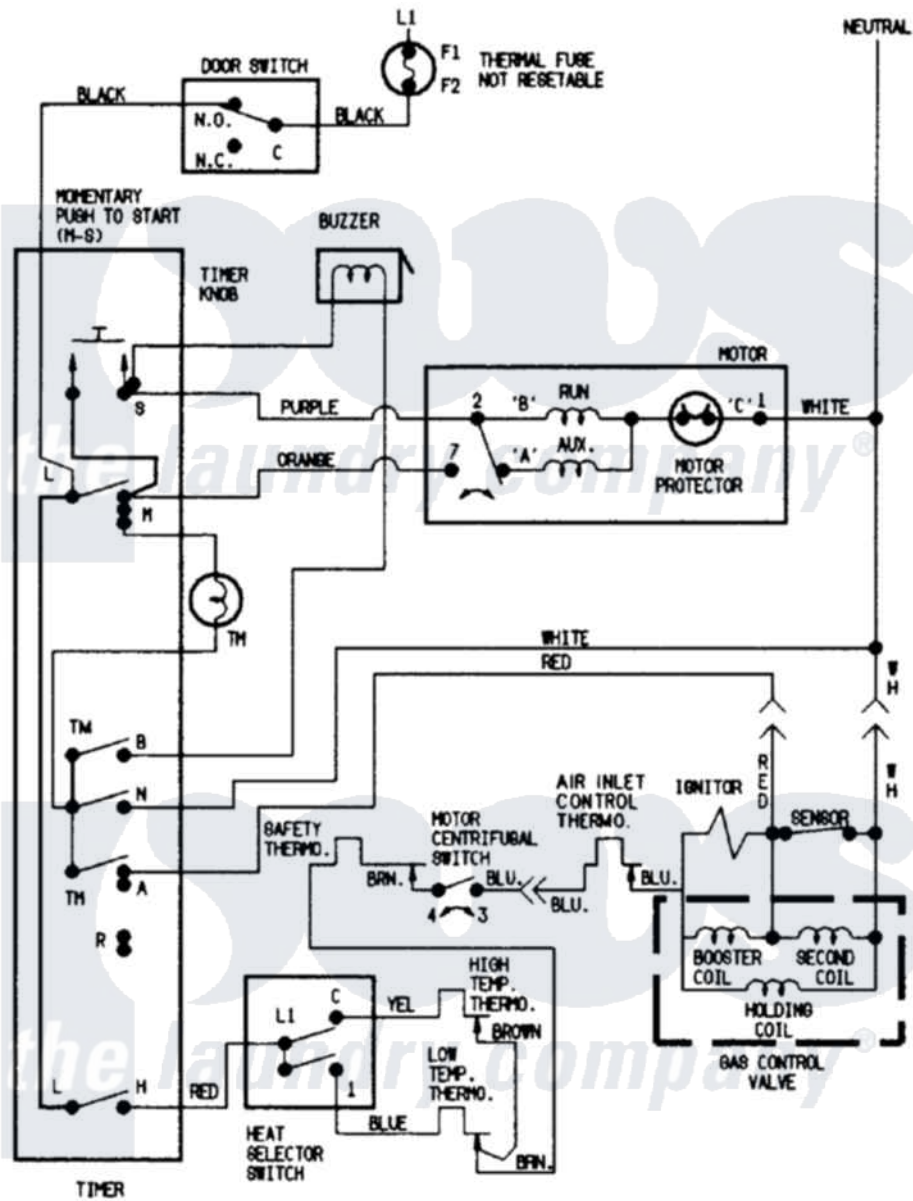

Crosley CDG22B7M 04 - WIRING INFORMATION

Crosley Residential Crosley CDG22B7M Dryer Parts Parts Diagram 04 - WIRING INFORMATION
 Click on the part number to view part

Item	Original Part Number	Replaced By	Status	Part Description
NI	15001201		Not Available	WIRING INFORMATION