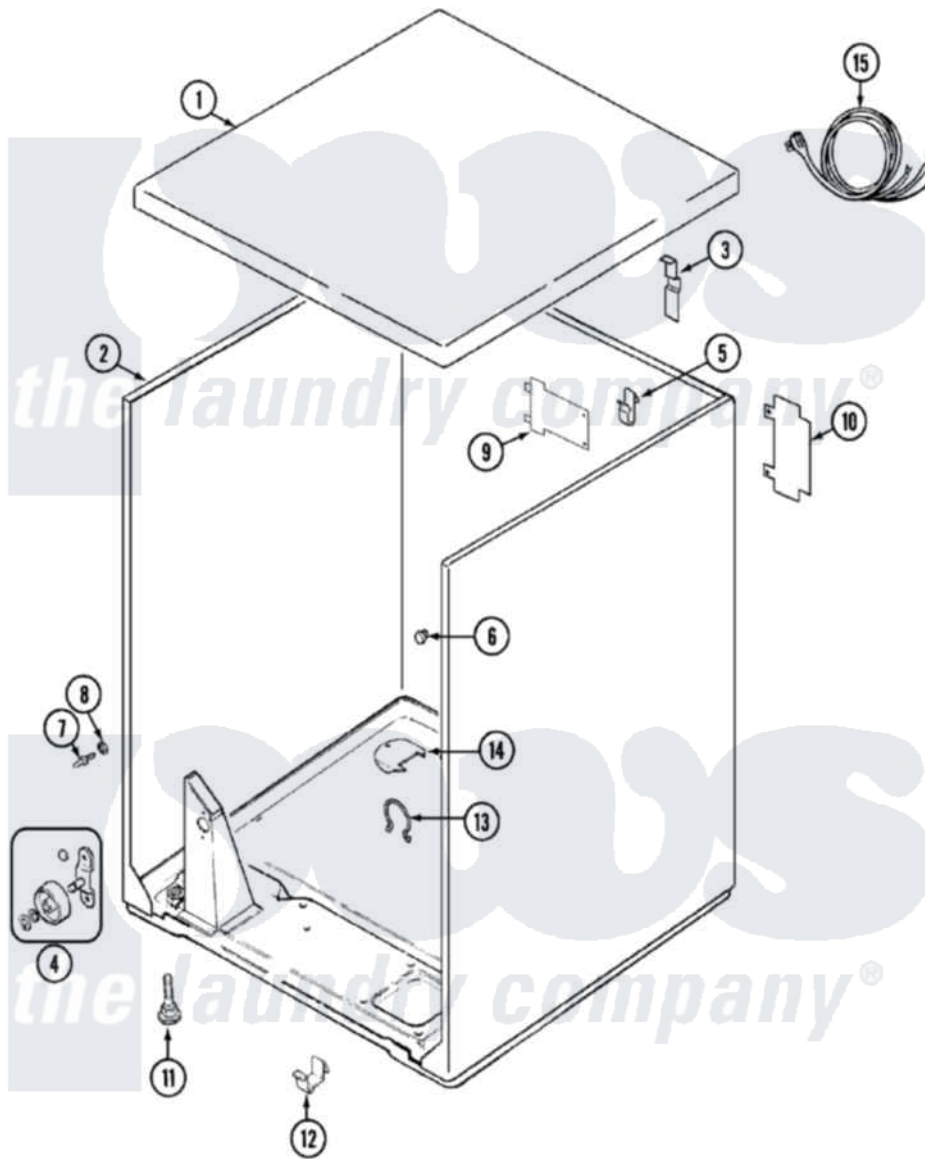

Crosley CDG22B8V 01 - CABINET

Crosley [Residential Crosley CDG22B8V Dryer Parts](#) Parts Diagram 01 - CABINET
 Click on the part number to view part

Item	Original Part Number	Replaced By	Status	Part Description
1	53-2435		Not Available	TOP, CABINET
2	53-2147	31001714		Cabinet And Base Assembly
3	25-3092	90767		Screw, 8A X 3/8 HeX Washer Head Tapping
"	63-5712			Hinge, Cabinet Top
"	33-0930			Pad, Top Hinge
4	LA-1007	12002126		Reinforcement Brace/Glide Kit
"	LA-1008			Rr Roller Kit
5	25-3034			Clip, Wiring
6	33-2653			Bumper, Cabinet
7	53-0643			Pin, Locator
8	53-0200			Sleeve, Locator Pin
"	25-0224	3400029		Nut, Adapter Plate
9	25-7857	90767		Screw, 8A X 3/8 HeX Washer Head Tapping
"	53-0136			Cover, Supply Cord
10	53-0284			Cover, Terminal

"	25-7857	90767	Screw, 8A X 3/8 HeX Washer Head Tapping
11	63-5834	Not Available	LEG, LEVELING
12	53-0120		Clip, Front Panel
13	25-7027	16515	Clip
14	53-1921		Shield, Wiring
"	25-7733	681414	Screw, 10AB X 1/2
15	63-6259	31001547	Cord, Power