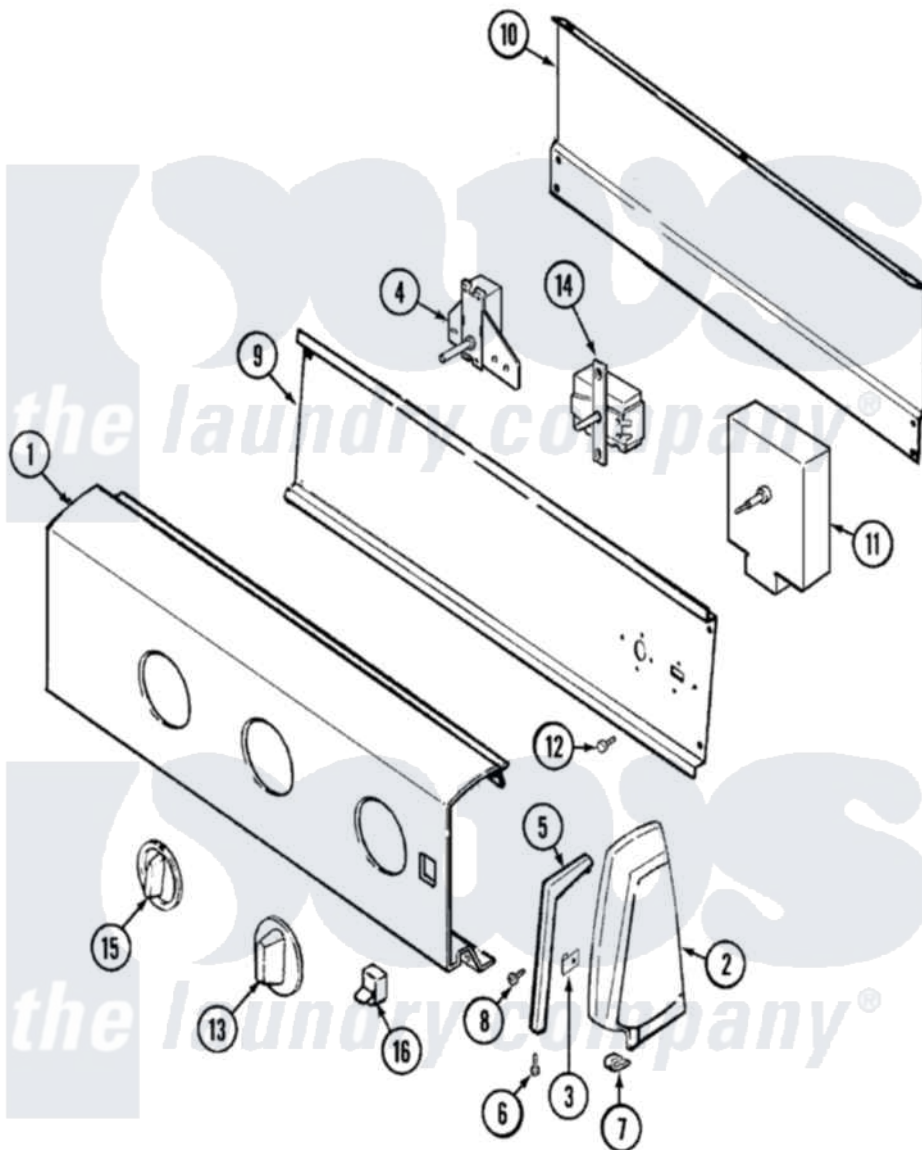

Crosley CDG22B8V 02 - CONTROL PANEL

Crosley [Residential Crosley CDG22B8V Dryer Parts](#) Parts Diagram 02 - CONTROL PANEL
 Click on the part number to view part

Item	Original Part Number	Replaced By	Status	Part Description
1	31001153		Not Available	PANEL, CONTROL
2	35-2669		Not Available	CAP, END (LT)(WHT)
"	35-2668	21001453		Cap- End
"	25-3092	90767		Screw, 8A X 3/8 HeX Washer Head Tapping
3	25-7702			Speedclip, End Cap To Control Panel
4	25-3092	90767		Screw, 8A X 3/8 HeX Washer Head Tapping
"	53-1666			Buzzer - Adjustable
5	31001054		Not Available	TRIM, ENDCAP (RT WHT)
"	31001055		Not Available	TRIM, ENDCAP (LT WHT)
6	25-7760			Screw
7	25-7851			Speedclip, End Cap To Top
8	25-7649	910187		Screw
9	31001128		Not Available	SHIELD, CONTROL
"	31001146	31001193		Pad, Shield

"	31001193		Pad, Shield
10	35-2688	21001460	Shield, Rear
11	53-1816		Not Available TIMER
12	31001119	W10116760	Screw
13	53-2575		Timer Knob
14	31001236		Switch, Temperature
"	25-3092	90767	Screw, 8A X 3/8 HeX Washer Head Tapping
"	31001129		Switch, Temperature
15	35-3975	21002196	Knob-Selector
16	21001902		Switch, Rocker
NI	31001180		Not Available MANUAL, USE & CARE