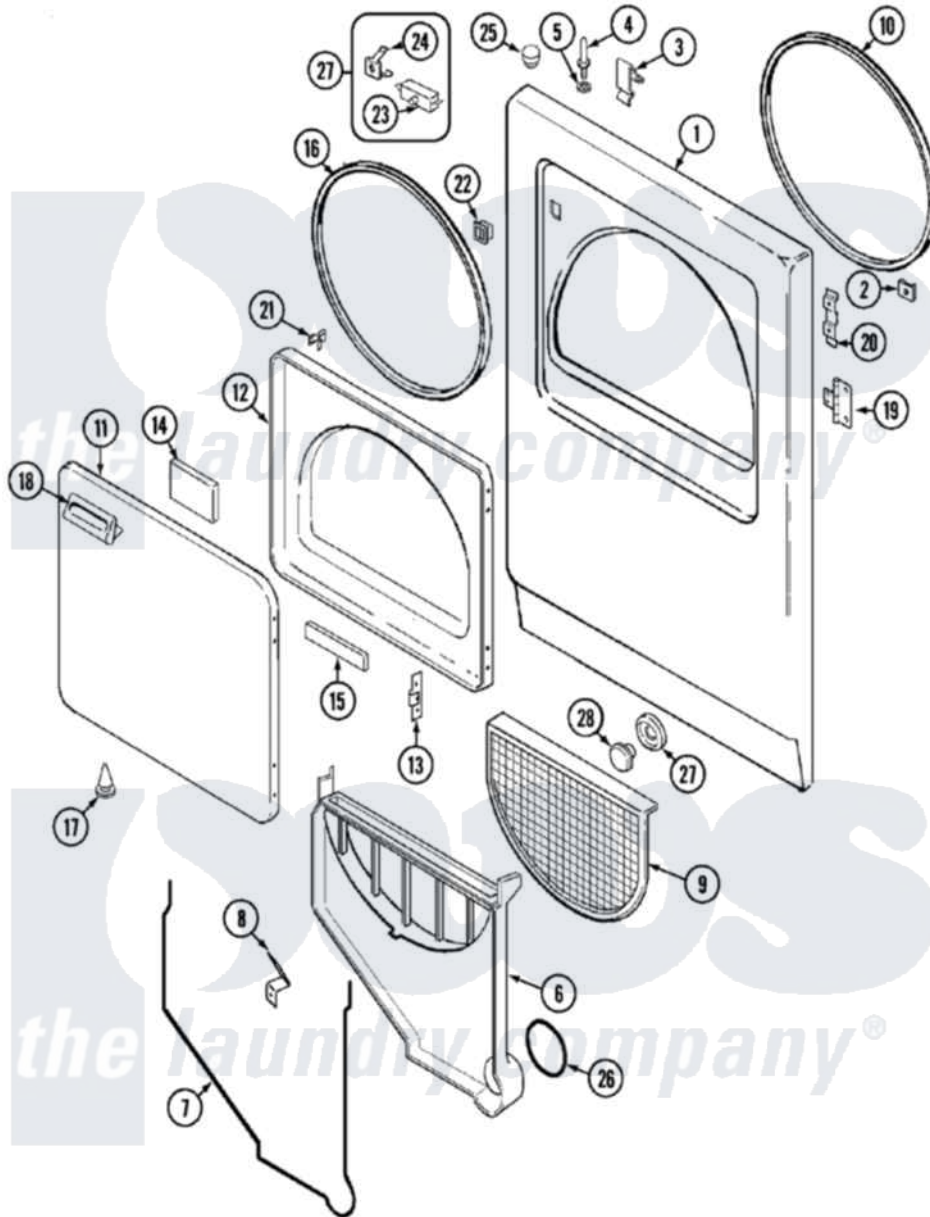

Crosley CDG22B8V 03 - DOOR

Crosley [Residential Crosley CDG22B8V Dryer Parts](#) Parts Diagram 03 - DOOR
 Click on the part number to view part

Item	Original Part Number	Replaced By	Status	Part Description
1	53-0727	12001190		Panel Kit
2	25-7820	489478		Screw, 8 X 1/2
"	25-7817		Not Available	CLIP, U-TYPE
3	25-7220			Clip, Cabinet Top
4	53-0643			Pin, Locator
5	25-0224	3400029		Nut, Adapter Plate
"	53-0200			Sleeve, Locator Pin
6	25-7810	415013-35		Screw
"	53-1299	12001324		Duct Kit, Collector
7	53-0204			Seal
8	53-0123			Clip
9	53-0918			Filter, Lint
10	53-0282	31001637		Seal Assembly, Cylinder Front
11	25-7770	3196169		Screw, Element
"	53-0154			Panel, Outer Door
12	53-0912		Not Available	PANEL, INNER DOOR (WHT)

13	53-0119		Clip, Hinge
14	53-1490		Door Pad
15	53-1491		Door Pad
16	53-0648	31001529	Seal, Door
17	25-7889		Plug Button
18	25-7810	415013-35	Screw
"	53-0927		Handle, Door
19	25-7809		Screw, No.6-20 1/2 Flthd Torx
"	53-1492		Hinge, Dryer Door
20	53-0121	Not Available	TWIN NUT
21	53-2364	LA-1003	Door Catch Kit
"	LA-1003		Door Catch Kit
22	53-0187	LA-1003	Door Catch Kit
23	53-0148		Switch, Door
24	63-5990	31001319	Clip, Switch
25	33-2653		Bumper, Cabinet
26	53-0203	12001324	Duct Kit, Collector
27	LA-1005		Switch Kit
28	53-0155	Not Available	PLUG, GAS ACCESS (WHT)
NI	53-0156		Button, Gas Access