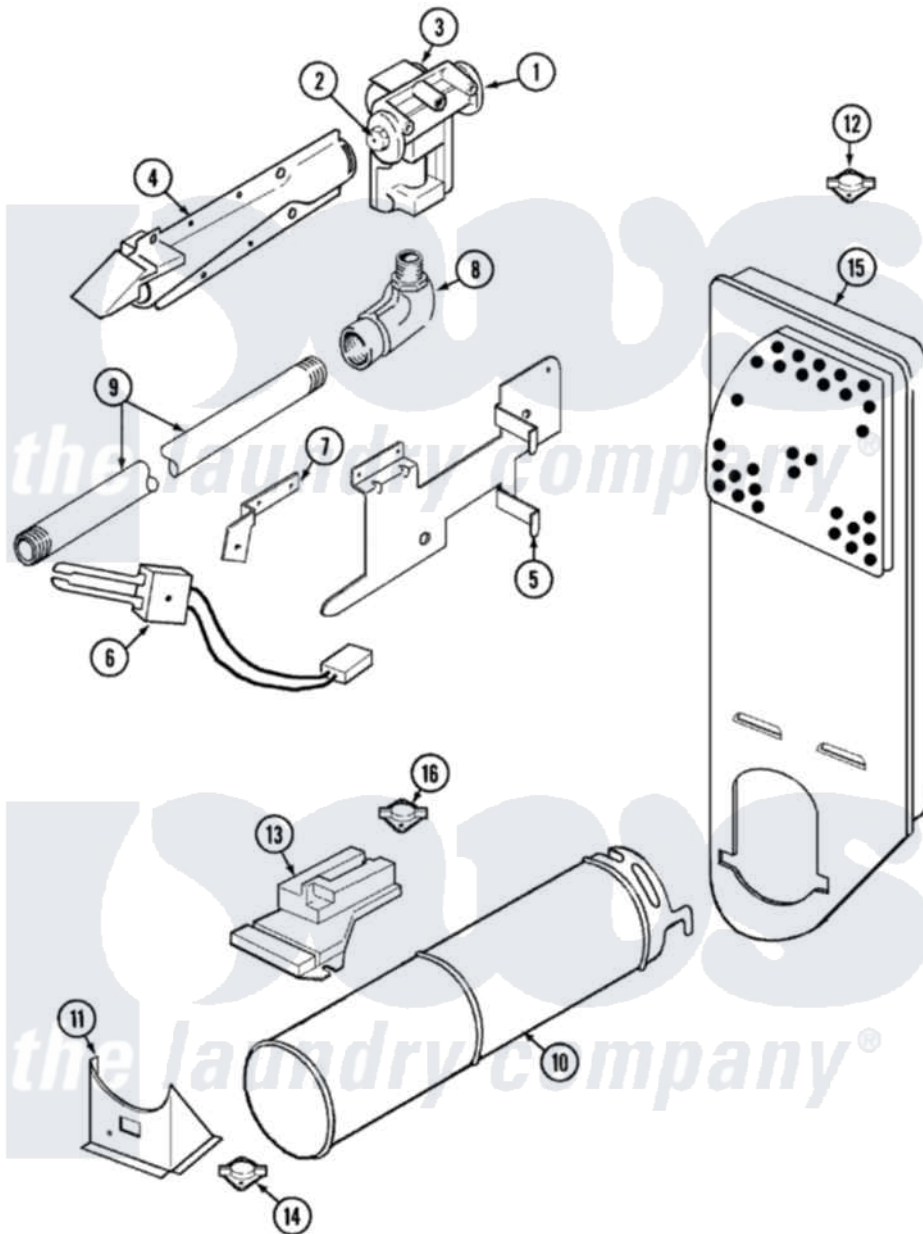

Crosley CDG22B8V 04 - GAS CARRYING

Crosley [Residential Crosley CDG22B8V Dryer Parts](#) Parts Diagram 04 - GAS CARRYING
 Click on the part number to view part

Item	Original Part Number	Replaced By	Status	Part Description
1	31001485			Valve, Gas
"	60-6846			Union Nut
"	31001368		Not Available	TAIL PIECE
2	63-3570			Burner Orifice
3	63-6615	279834		Coil-Valve
"	63-6614	279834		Coil-Valve
4	63-6682	31001784		Burner
5	25-3034			Clip, Wiring
"	25-7741	W10116760		Screw
"	53-0140			Mtg Bracket
6	25-7744	8281196		Screw
"	53-0689	31001556		Igniter
7	25-2134	W10116760		Screw
"	53-0686		Not Available	BRACKET
8	31001042			Valve, Gas Shut Off
9	53-2362	31001777		Main Gas L

10	53-1884		Housing, Heater
"	25-7741	W10116760	Screw
11	25-3092	90767	Screw, 8A X 3/8 HeX Washer Head Tapping
"	53-2363		Support, Heater Housing
12	25-0168		Screw
"	53-0143	LA-1053	Fuse Kit, Thermal
13	25-2134	W10116760	Screw
"	63-5013	338906	Radiant, Sensor
14	LA-1053		Fuse Kit, Thermal
"	25-0168		Screw
15	25-7819	M0217225	Screw
"	53-1706		Inlet Air Duct Assembly
"	25-7741	W10116760	Screw
16	53-1096	LA-1053	Fuse Kit, Thermal
NI	63-6766		Conversion Kit
"	12001031		Conversion Kit