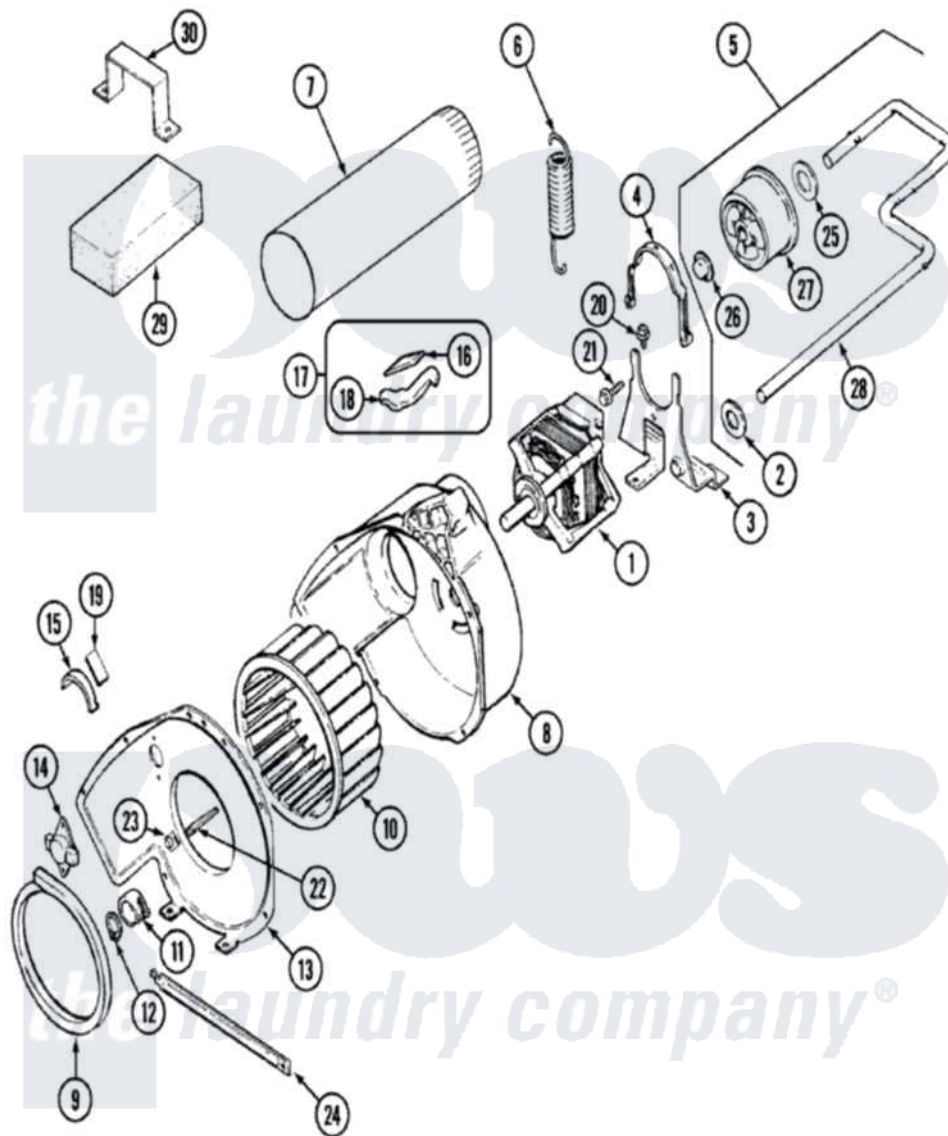

Crosley CDG22B8V 05 - MOTOR & DRIVE

Crosley [Residential Crosley CDG22B8V Dryer Parts](#) Parts Diagram 05 - MOTOR & DRIVE
 Click on the part number to view part

Item	Original Part Number	Replaced By	Status	Part Description
1	31001015	W10410996		Motor-Drve
"	31001316	W10410996		Motor-Drve
2	25-7815			Washer
3	25-7732	681414		Screw, 10AB X 1/2
"	53-1932	31001570		Bracket, Motor
4	53-0214	660658		Clamp, Motor Mounting 343481 685441
5	53-2287			Idler Assembly
6	53-2209	31001465		Spring, Idler
7	53-0134			Duct, Exhaust
"	25-2134	W10116760		Screw
8	53-1801			Housing, Blower
9	53-0203	12001324		Duct Kit, Collector
10	31001043			Wheel, Blower
"	31001317			Wheel, Blower
11	25-7823	312967		Clamp, Blower Housing
12	25-7855			Ring, Retaining

13	53-1933		Not Available	COVER, BLOWER HOUSING
"	25-7435	33002917		Screw, No.10-16
"	53-1934			Cover, Blower Housing
14	53-1107			Thermostat, Control
"	25-2134	W10116760		Screw
"	53-0170		Not Available	THERMOSTAT, LO-LIMIT (120/110)
"	31001088			Thermostat, Control
15	53-2273	31001470		Glide, Tumbler
16	53-0724	31001356		Pad, Glide
17	LA-1006			Glide Kit, Tumbler
18	53-2272	31001469		Glide, Tumbler
19	53-1684	31001356		Pad, Glide
20	25-7963	31001571		Screw, 10-24 x 0700 Hxwshrd Ty
21	25-7674			Screw
22	53-1026			Guide, Vane Inlet
23	25-3457			Screw, Sems
24	53-1625			Brace, Tumbler Support
25	25-7815			Washer
26	25-7957			Pushnut
27	53-1628	31001344		Pulley, Idler
28	53-2250	53-2287		Idler Assembly
29	53-0645		Not Available	COUNTERWEIGHT
30	25-7732	681414		Screw, 10AB X 1/2
"	53-0644		Not Available	BRACKET