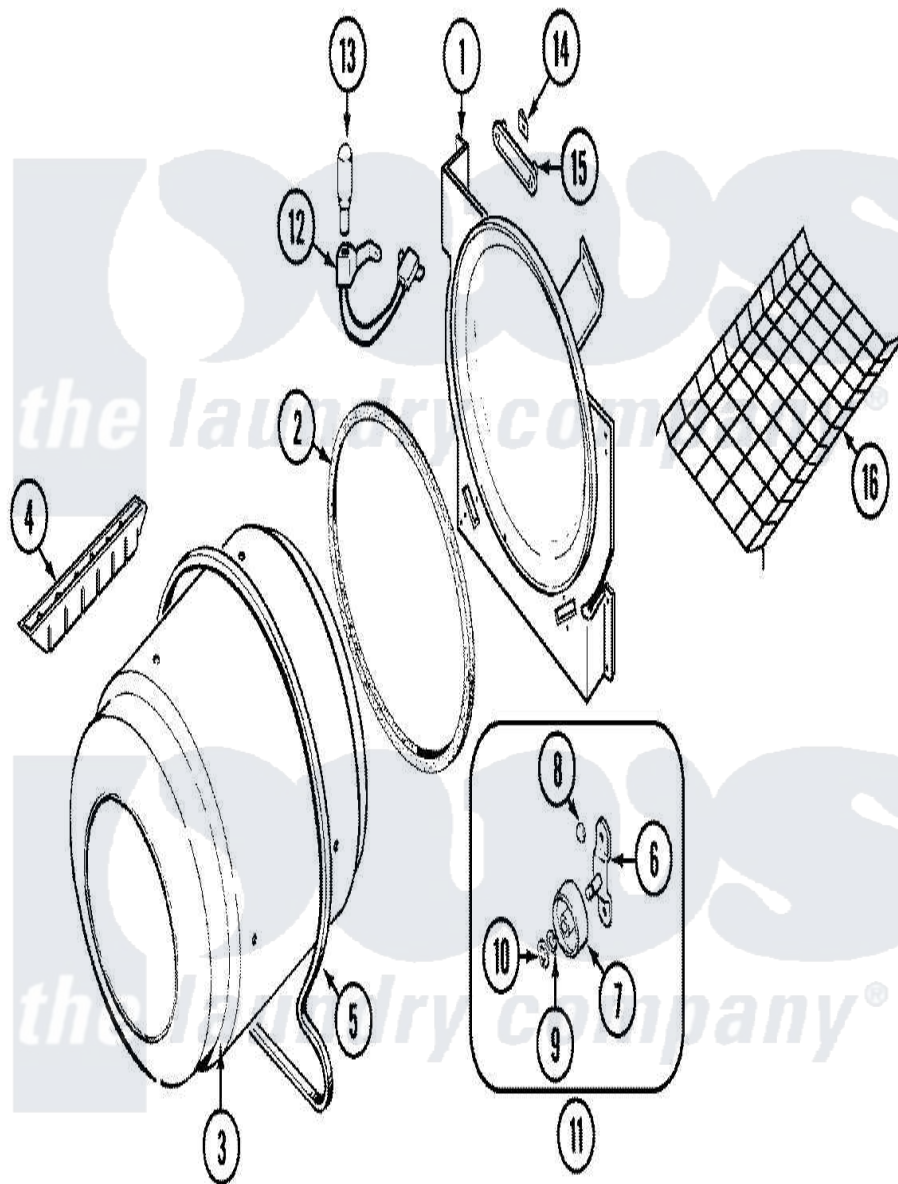

# Crosley CDG22B8V 06 - TUMBLER

Crosley [Residential Crosley CDG22B8V Dryer Parts](#) Parts Diagram 06 - TUMBLER  
 Click on the part number to view part

Item	Original Part Number	Replaced By	Status	Part Description
1	25-7733	<a href="#">681414</a>		Screw, 10AB X 1/2
"	<a href="#">LA-1054</a>			Dryer Bulkhead Kit
2	53-0281	<a href="#">31001747</a>		Seal Assembly
3	<a href="#">53-1250</a>			Cylinder
4	Y02100002		Not Available	BAFFLE (WHT)
"	25-7759	<a href="#">3196164</a>		Screw
5	31531589	<a href="#">341241</a>		Belt
6	25-7101	<a href="#">3351614</a>		Screw, Gearcase Cover Mounting
"	<a href="#">53-0197</a>			Support Assembly-Cylinder Rear
7	<a href="#">31001096</a>			Roller
8	<a href="#">25-7813</a>			Spacer
9	<a href="#">25-7814</a>			Washer
10	<a href="#">25-7854</a>			Ring, Retaining
11	<a href="#">LA-1008</a>			Rr Roller Kit
12	<a href="#">53-1580</a>			Receptacle Assembly

"	<a href="#">25-3457</a>		Screw, Sems
13	Y01060024	<a href="#">A3167501</a>	Lamp Oven, Int.
14	25-3562	<a href="#">3195558</a>	Nut
15	<a href="#">53-0174</a>		Lens, Bulb
16	53-0772	<a href="#">21001495</a>	Rack, Drying