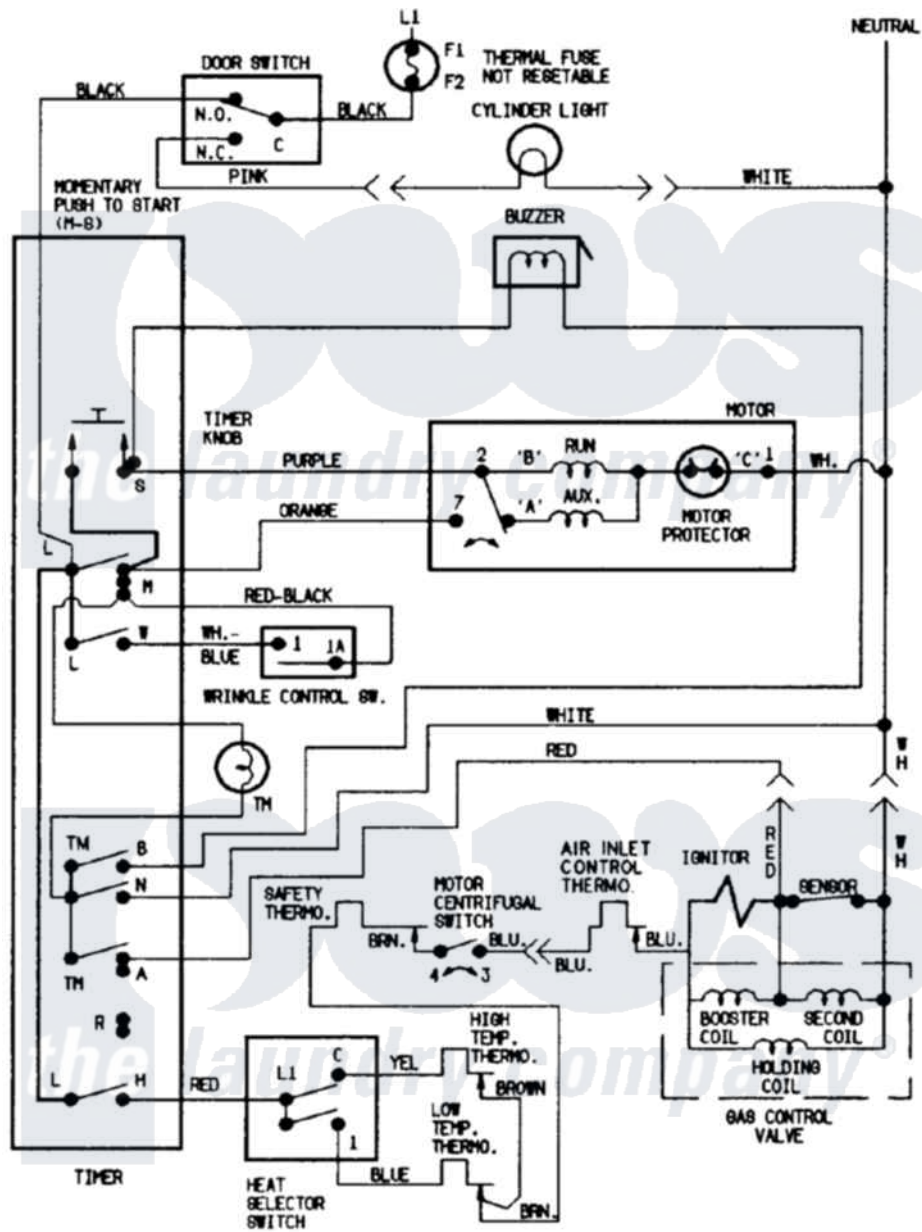

Crosley CDG22B8V 07 - WIRING INFORMATION

Crosley Residential Crosley CDG22B8V Dryer Parts Parts Diagram 07 - WIRING INFORMATION
 Click on the part number to view part

Item	Original Part Number	Replaced By	Status	Part Description
NI	15002545		Not Available	WIRING INFORMATION
"	15001208		Not Available	WIRING INFORMATION