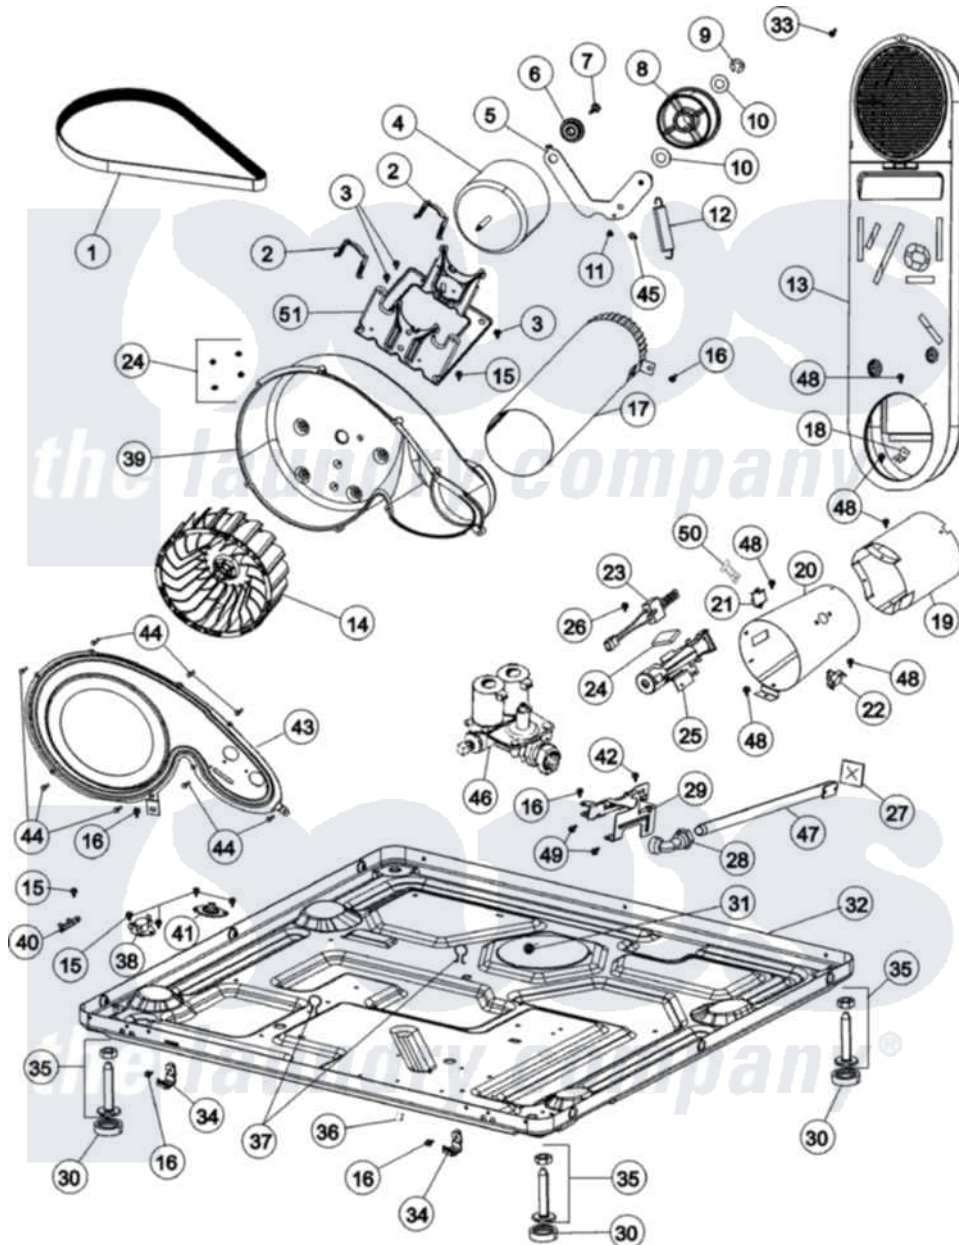

Crosley CDG4205AWJ 01 - BASE (GAS)

Crosley [Residential Crosley CDG4205AWJ Dryer Parts](#) Parts Diagram 01 - BASE (GAS)

[Click on the part number to view part](#)

Item	Original Part Number	Replaced By	Status	Part Description
1	33002535			V-Belt
2	33002221	Y015825		Clip, Motor To Motor Support
3	Y313561			Screw---NA
4	33002795			Motor, Drive 60Hz
5	33001840	6-3705180		Idler Arm
6	315772			Sleeve, Idler Arm
7	Y014874			Screw, Idler Arm And Sleeve
8	33001783	6-3700340		Bearing- I
9	312958	354987		Ring, Retaining
10	Y312527			Washer, Idler Shaft
11	33002218			Grommet, Idler Arm
12	33002459			Assembly, Spring And Plug
13	33002765		Not Available	INLET DUCT ASSEMBLY (GAS)
"	33003039			Assembly, Inlet Duct-Gas
14	33002797			Wheel, Blower
15	22002925	3370225		Screw