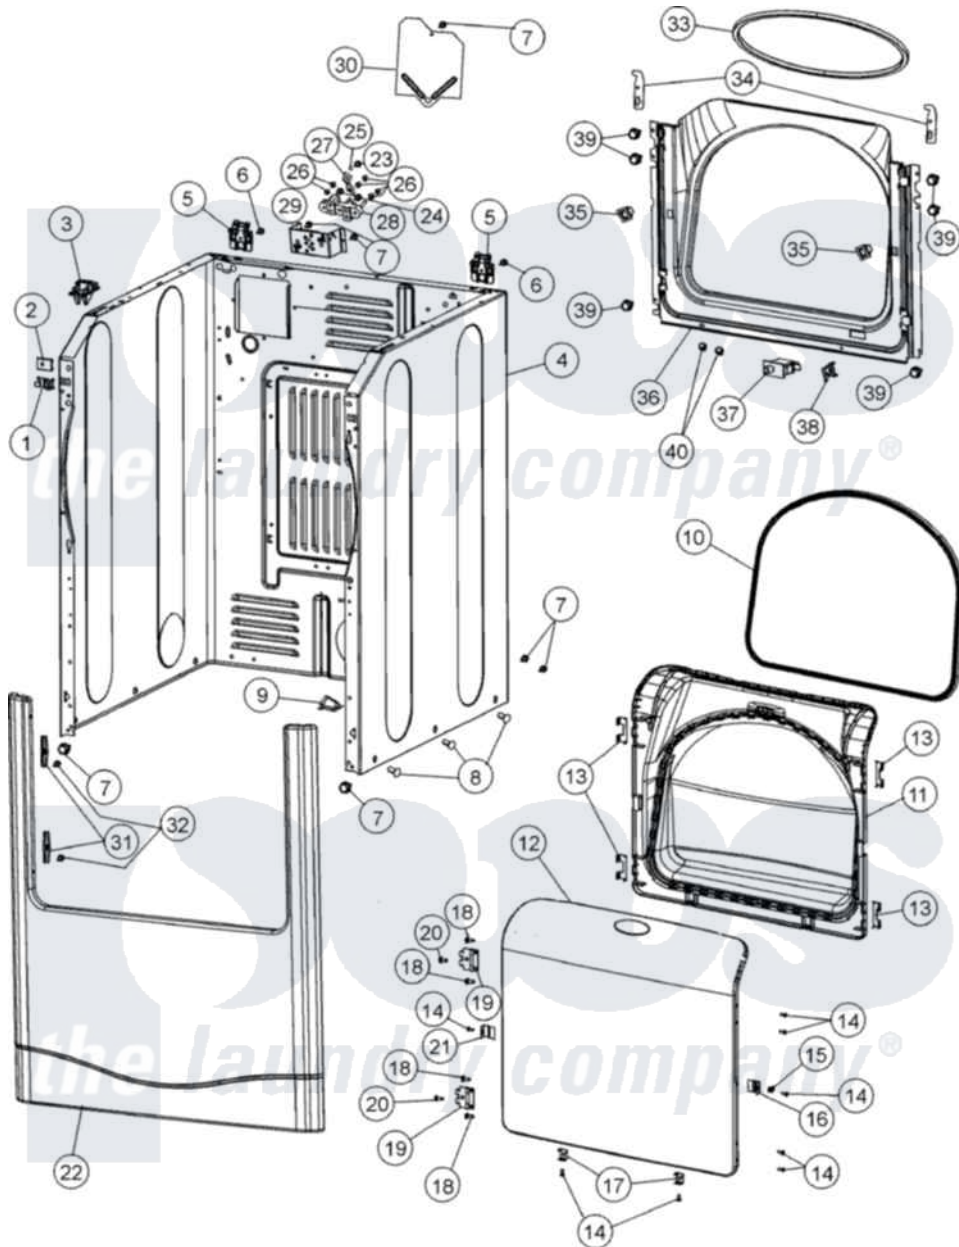

# Crosley CDG4205AWJ 02 - CABINET

Crosley [Residential Crosley CDG4205AWJ Dryer Parts](#) Parts Diagram 02 - CABINET  
 Click on the part number to view part

Item	Original Part Number	Replaced By	Status	Part Description
1	<a href="#">22002049</a>			Clip Note: Clip, Front Panel
2	<a href="#">22002049</a>			Clip Note: Clip, Front Panel
3	<a href="#">33002891</a>			Pin, Locator
4	<a href="#">33003034</a>			Cabinet Assembly, Dry-Gray As Pack
5	<a href="#">22004095</a>			Hinge, Plastic
6	<a href="#">22001995</a>			Screw Note: Screw, Tumbler Front And Shroud
7	<a href="#">33002190</a>			SCrew, C BraCe, BraCket, Cabinet
8	33002794	<a href="#">213007</a>		Xfor Cabinet See Cabinet, Back
9	<a href="#">Y310376</a>			Clip, Door Switch Harness
10	<a href="#">33001807</a>			Seal, Tumbler
11	<a href="#">33002544</a>			Door, Inner W/Seal
12	<a href="#">22004497</a>			Door, Outer Washer-Gray As Pack
13	<a href="#">22002038</a>			Clip, Door