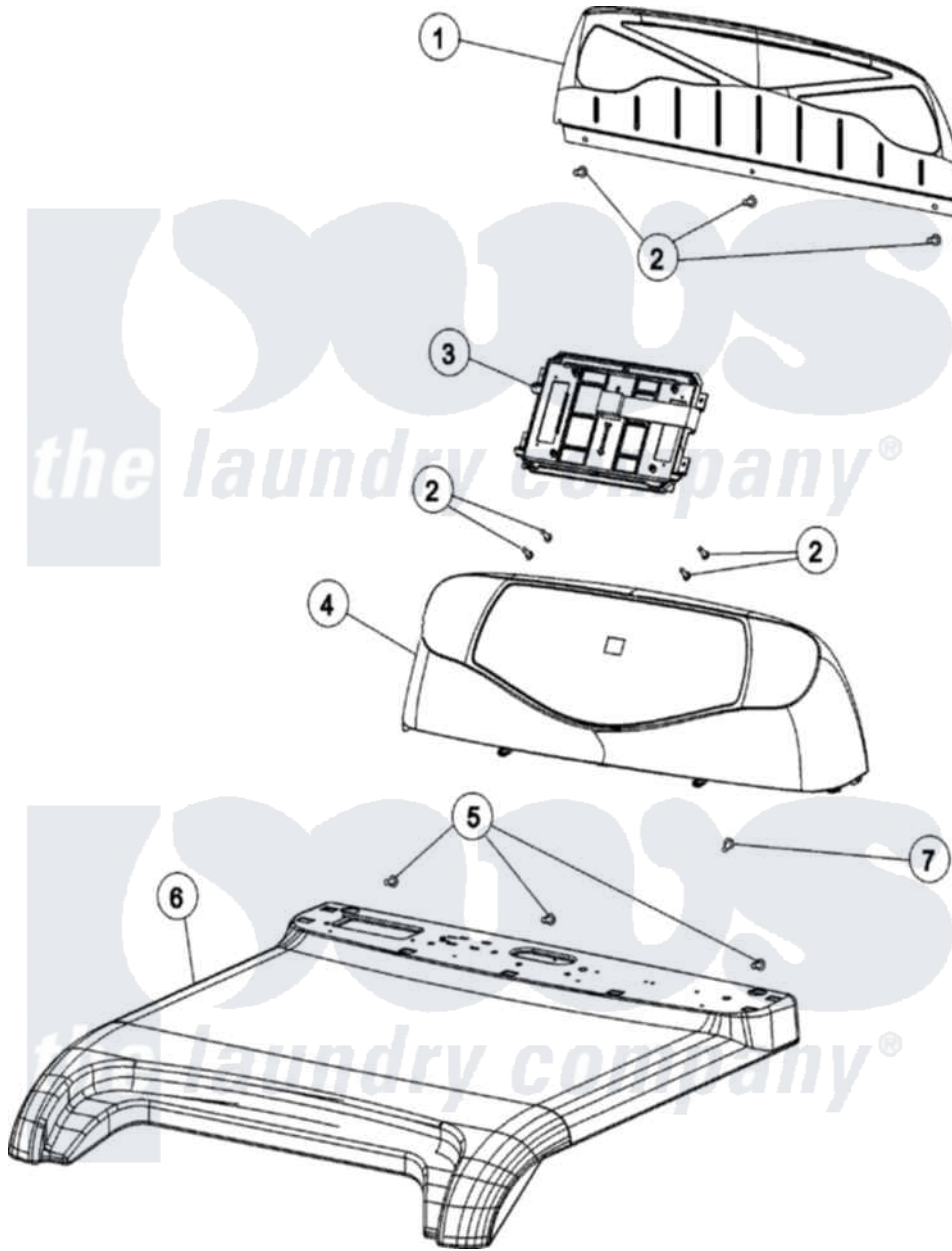

# Crosley CDG4205AWJ 03 - CONTROL PANEL & TOP

Crosley [Residential Crosley CDG4205AWJ Dryer Parts](#) Parts Diagram 03 - CONTROL PANEL & TOP  
 Click on the part number to view part

Item	Original Part Number	Replaced By	Status	Part Description
1	<a href="#">22003581</a>			Back, Console Panel
2	<a href="#">25001021</a>			Screw, No.8-16 Truss Head
3	33002959	<a href="#">33003028</a>		Board- Con
4	<a href="#">33003033</a>			Console Assembly, Dry-Gray As Pack
5	22002925	<a href="#">3370225</a>		Screw
6	<a href="#">33003032</a>			Cover, Top, Dry-Gray As Pack
7	22003817	<a href="#">3370225</a>		Screw