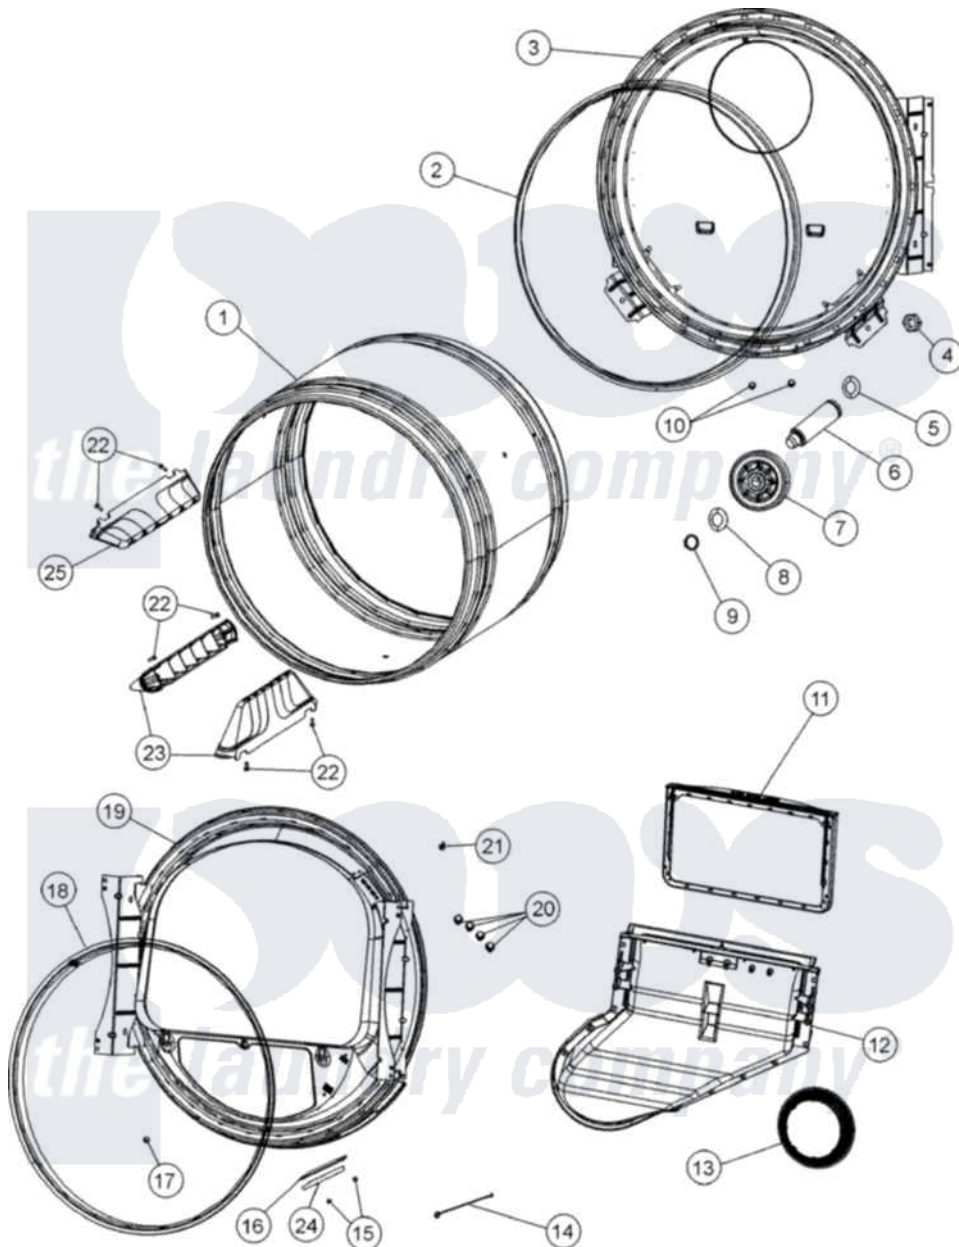

Crosley CDG4205AWJ 05 - TUMBLER

Crosley [Residential Crosley CDG4205AWJ Dryer Parts](#) Parts Diagram 05 - TUMBLER
 Click on the part number to view part

Item	Original Part Number	Replaced By	Status	Part Description
1	33001794	33001889		Tumbler
2	33001807			Seal, Tumbler
3	33003037			Tumbler Back And Seal
"	33002779			Tumbler Back And Seal As-Pack
4	33001443			Nut, Hex
5	312535			Washer, Vault Mounting Brk.
6	Y312948	6-3129480		Shaft- Tumbler
7	12001541			Drum Roller/Washer Assembly--W
8	312535			Washer, Vault Mounting Brk.
9	410233	9703438		Ring-Retrn
10	211294	90767		Screw, 8A X 3/8 HeX Washer Head Tapping
11	33001808			Filter, Lint
12	33001799			Outlet Duct Assembly Note: Outlet Duct Assembly
13	33002560			Seal, Blower

14	Y303711		Sensor Ground Wire
15	210720		Rivet, Bearing To Tumbler Fmt
16	306508		Tumbler Bearing Kit ---W
17	312311	312311MAY	Screw
18	33001807		Seal, Tumbler
19	33001868		Front, Tumbler Front W/Sensor Note: Front, Tumbler
20	33001855	33002917	Screw, No.10-16
21	33001871		Screw Note: Screw, Drum Light
22	33001788	33002973	Screw, No.9-15 X 1.00 Hx WS
23	33002032		Baffle
24	312940	306508	Tumbler Bearing Kit ---W
25	33001755		Baffle