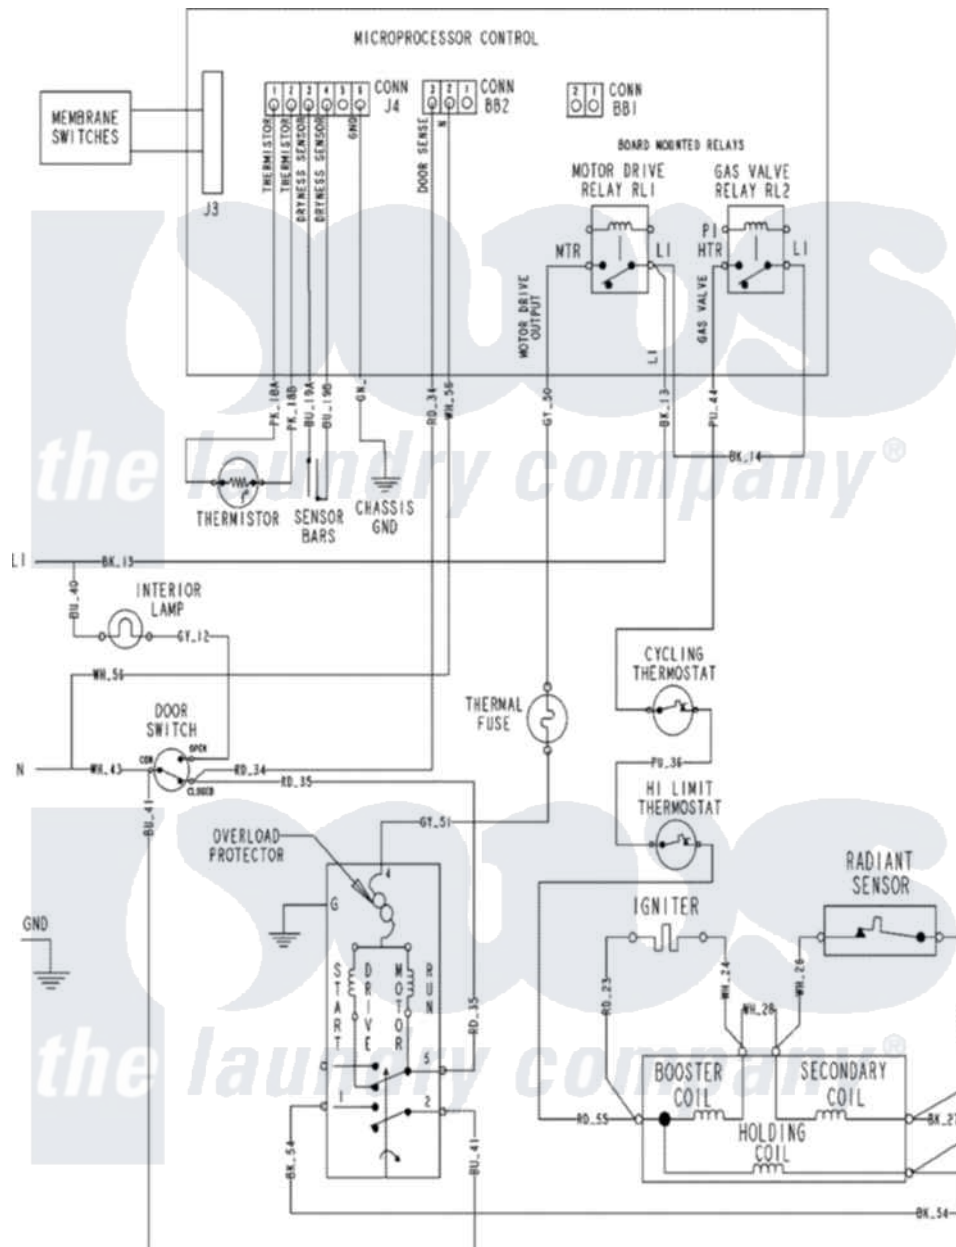

Crosley CDG4205AWJ 06 - WIRING INFORMATION

Crosley Residential Crosley CDG4205AWJ Dryer Parts Parts Diagram 06 - WIRING INFORMATION
 Click on the part number to view part

| Item | Original Part Number | Replaced By | Status | Part Description |
|------|----------------------|-------------|---------------|--------------------|
| NI | 15003773 | | Not Available | WIRING INFORMATION |