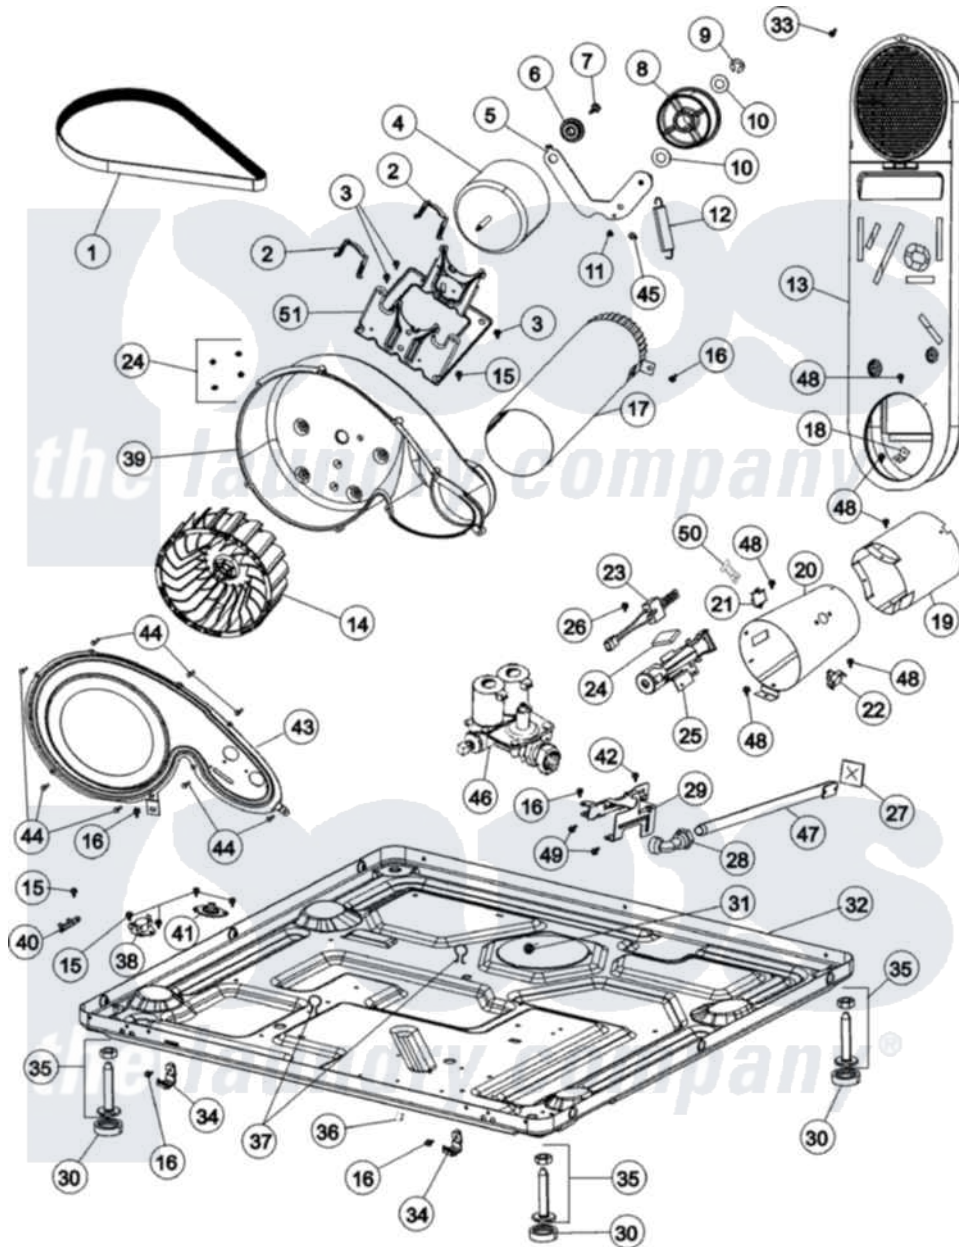

# Crosley CDG4205AWW 01 - BASE (GAS)

Crosley [Residential Crosley CDG4205AWW Dryer Parts](#) Parts Diagram 01 - BASE (GAS)  
 Click on the part number to view part

Item	Original Part Number	Replaced By	Status	Part Description
1	<a href="#">33002535</a>			V-Belt
2	33002221	<a href="#">Y015825</a>		Clip, Motor To Motor Support
3	<a href="#">Y313561</a>			Screw---NA
4	<a href="#">33002795</a>			Motor, Drive 60Hz
5	33001840	<a href="#">6-3705180</a>		Idler Arm
6	<a href="#">315772</a>			Sleeve, Idler Arm
7	<a href="#">Y014874</a>			Screw, Idler Arm And Sleeve
8	33001783	<a href="#">6-3700340</a>		Bearing- I
9	312958	<a href="#">354987</a>		Ring, Retaining
10	<a href="#">Y312527</a>			Washer, Idler Shaft
11	<a href="#">33002218</a>			Grommet, Idler Arm
12	<a href="#">33002459</a>			Assembly, Spring And Plug
13	33002765		Not Available	INLET DUCT ASSEMBLY (GAS)
"	<a href="#">33003039</a>			Assembly, Inlet Duct-Gas
14	<a href="#">33002797</a>			Wheel, Blower
15	22002925	<a href="#">3370225</a>		Screw