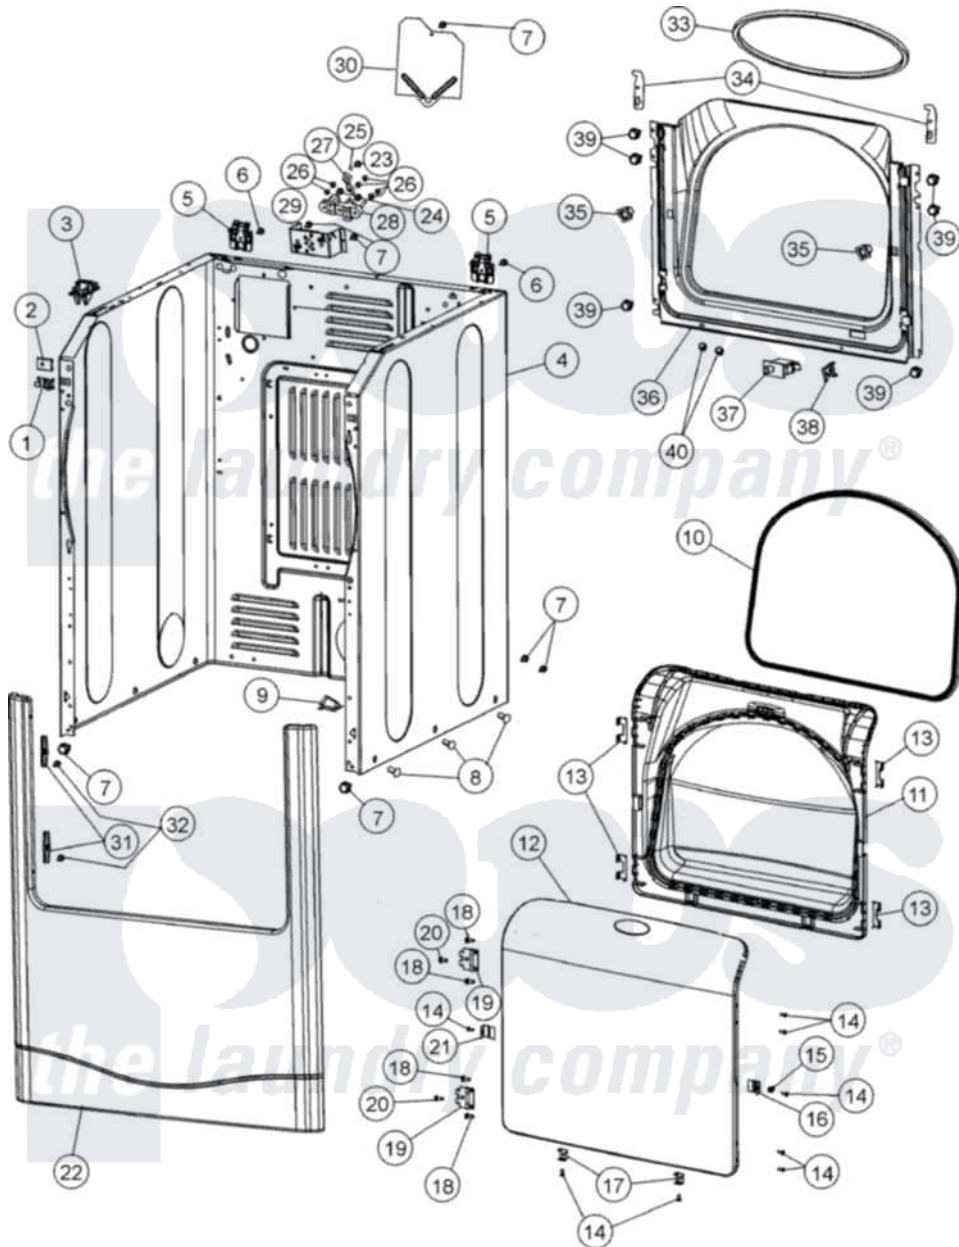

Crosley CDG4205AWW 02 - CABINET

Crosley [Residential Crosley CDG4205AWW Dryer Parts](#) Parts Diagram 02 - CABINET
 Click on the part number to view part

Item	Original Part Number	Replaced By	Status	Part Description
1	22002049			Clip Note: Clip, Front Panel
3	33002891			Pin, Locator
4	22003639			Cabinet Assembly
5	22004095			Hinge, Plastic
6	22001995			Screw Note: Screw, Tumbler Front And Shroud
7	33002190			SCrew, C BraCe, BraCket, Cabinet
8	33002794	213007		Xfor Cabinet See Cabinet, Back
9	Y310376			Clip, Door Switch Harness
10	33001807			Seal, Tumbler
11	33002544			Door, Inner W/Seal
12	22003785			Door, Outer
13	22002038			Clip, Door
14	22002063			Screw No.8-18AB Wafer Head
15	33001761			Strike, Door

16	33001793		Bracket, Strike
17	22002039		Clip, Door
18	22002062	98006631	Screw
19	33001759		Hinge, Door
20	22002012		Screw, Hinge Note: Screw, Hinge Bracket
21	33001763		Plug, Inner Door
22	22002836		Panel, Front
23	22003781		Screw, Ground Strap
24	Y312209	W10001200	Screw
25	311093		Washer, Terminal Connection
26	311484	112432	Nut
27	Y312184		Strap, Grounding
28	33001244		Block, Terminal
29	33001826	Not Available	BRACKET, TERMINAL BLOCK---NA
30	33001795		Cover, Terminal Block
31	33001764		Cover, Hinge Hole
32	33001787		Screw, Hinge Note: Screw, Hinge Hole Cover
33	33001767		Seal, Shroud
34	33002597		Hook, Security
35	Y304578	LA-1003	Door Catch Kit
36	33001778		Shroud
37	33001508	W10169313	Switch-Dor
38	33001760		Bracket, Hinge
39	22001995		Screw Note: Screw, Tumbler Front And Shroud
40	33001768		Screw, Shroud Note: Screw, Shroud And Outlet Duct