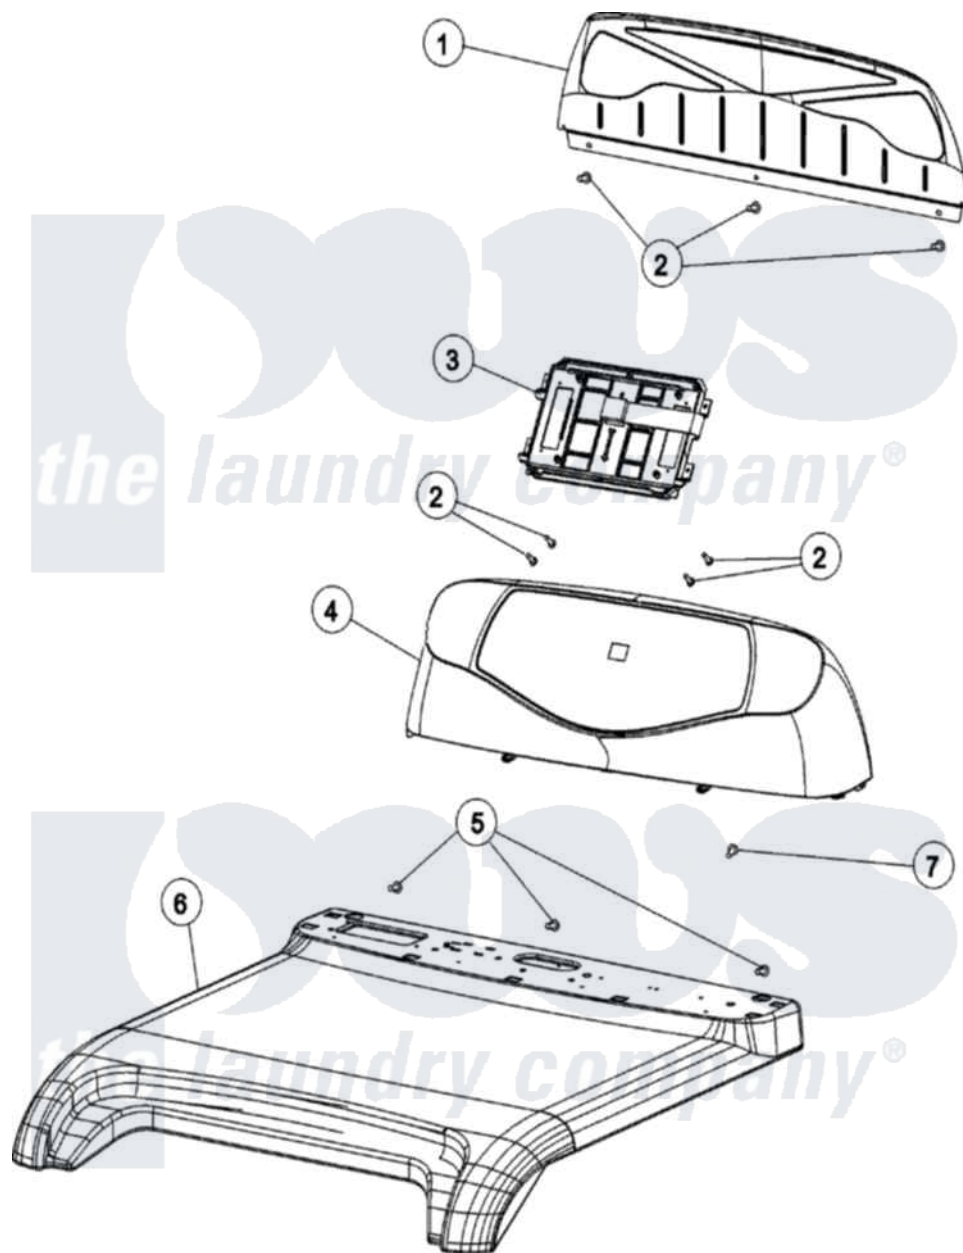

Crosley CDG4205AWW 03 - CONTROL PANEL & TOP

Crosley [Residential Crosley CDG4205AWW Dryer Parts](#) Parts Diagram 03 - CONTROL PANEL & TOP
 Click on the part number to view part

Item	Original Part Number	Replaced By	Status	Part Description
1	22003581			Back, Console Panel
2	25001021			Screw, No.8-16 Truss Head
3	33002959	33003028		Board- Con
4	33003009			Console As Pack
5	22002925	3370225		Screw
6	33002627			Cover, Top
7	22003817	3370225		Screw