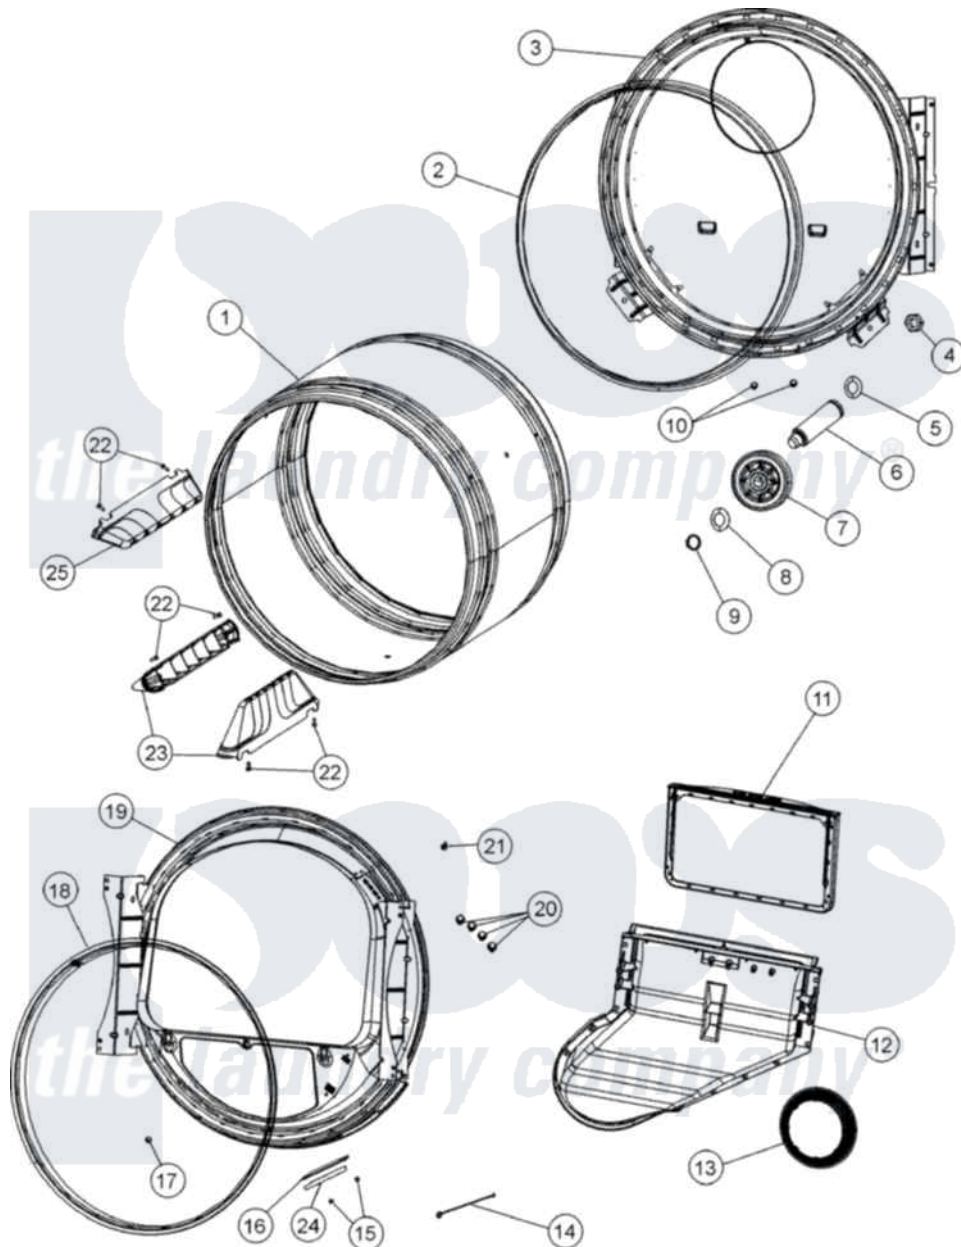

# Crosley CDG4205AWW 05 - TUMBLER

Crosley [Residential Crosley CDG4205AWW Dryer Parts](#) Parts Diagram 05 - TUMBLER  
 Click on the part number to view part

Item	Original Part Number	Replaced By	Status	Part Description
1	33001794	<a href="#">33001889</a>		Tumbler
2	<a href="#">33001807</a>			Seal, Tumbler
3	<a href="#">33003037</a>			Tumbler Back And Seal
"	<a href="#">33002779</a>			Tumbler Back And Seal As-Pack
4	<a href="#">33001443</a>			Nut, Hex
5	<a href="#">312535</a>			Washer, Vault Mounting Brk.
6	Y312948	<a href="#">6-3129480</a>		Shaft- Tumbler
7	<a href="#">12001541</a>			Drum Roller/Washer Assembly--W
8	<a href="#">312535</a>			Washer, Vault Mounting Brk.
9	410233	<a href="#">9703438</a>		Ring-Retrn
10	211294	<a href="#">90767</a>		Screw, 8A X 3/8 HeX Washer Head Tapping
11	<a href="#">33001808</a>			Filter, Lint
12	<a href="#">33001799</a>			Outlet Duct Assembly Note: Outlet Duct Assembly
13	<a href="#">33002560</a>			Seal, Blower

14	<a href="#">Y303711</a>		Sensor Ground Wire
15	<a href="#">210720</a>		Rivet, Bearing To Tumbler Fmt
16	<a href="#">306508</a>		Tumbler Bearing Kit ---W
17	312311	<a href="#">312311MAY</a>	Screw
18	<a href="#">33001807</a>		Seal, Tumbler
19	<a href="#">33001868</a>		Front, Tumbler Front W/Sensor Note: Front, Tumbler
20	33001855	<a href="#">33002917</a>	Screw, No.10-16
21	<a href="#">33001871</a>		Screw Note: Screw, Drum Light
22	33001788	<a href="#">33002973</a>	Screw, No.9-15 X 1.00 Hx WS
23	<a href="#">33002032</a>		Baffle
24	312940	<a href="#">306508</a>	Tumbler Bearing Kit ---W
25	<a href="#">33001755</a>		Baffle