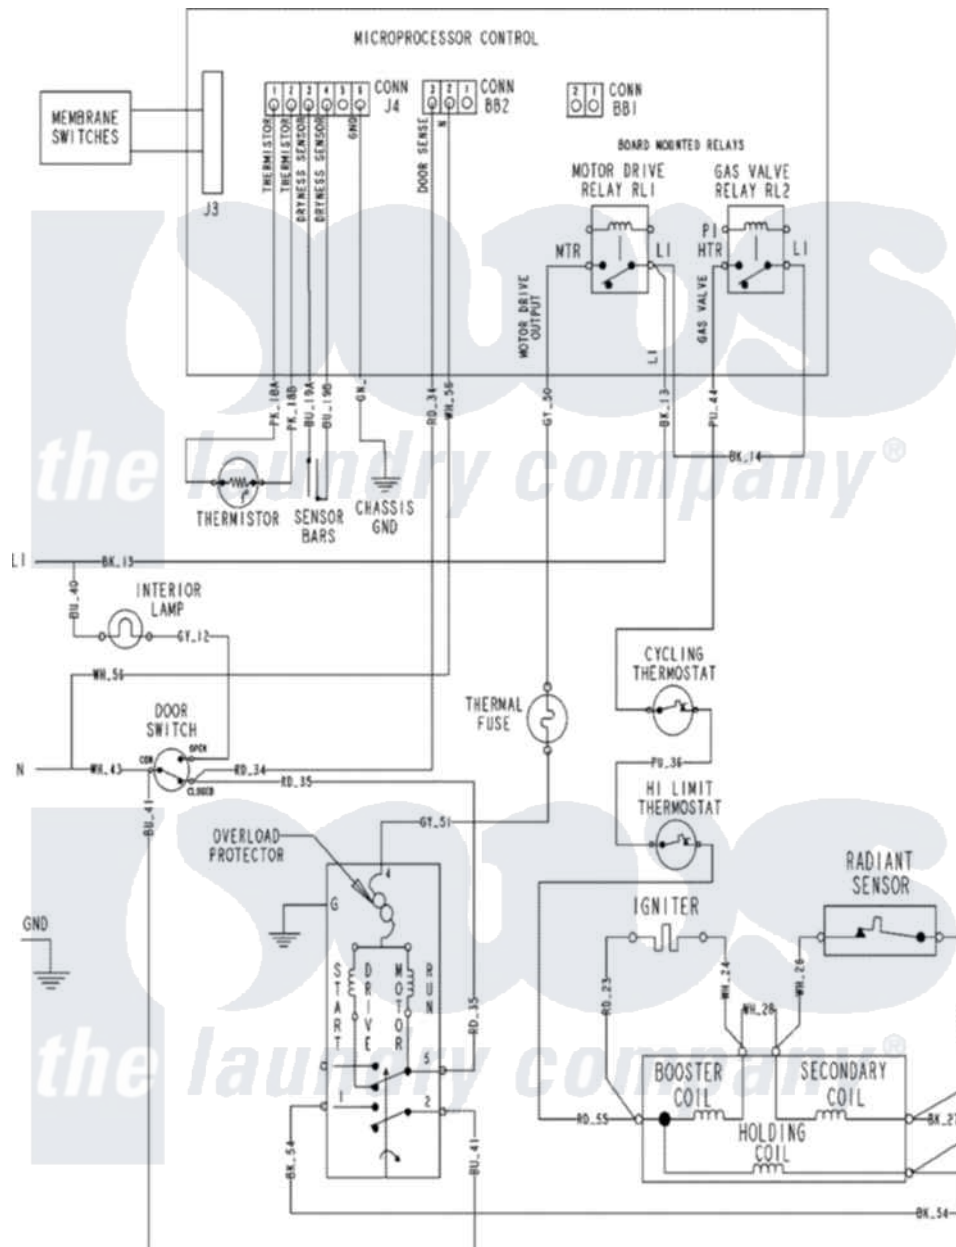

# Crosley CDG4205AWW 06 - WIRING INFORMATION

Crosley Residential Crosley CDG4205AWW Dryer Parts Parts Diagram 06 - WIRING INFORMATION

[Click on the part number to view part](#)

Item	Original Part Number	Replaced By	Status	Part Description
NI	15003773		Not Available	WIRING INFORMATION