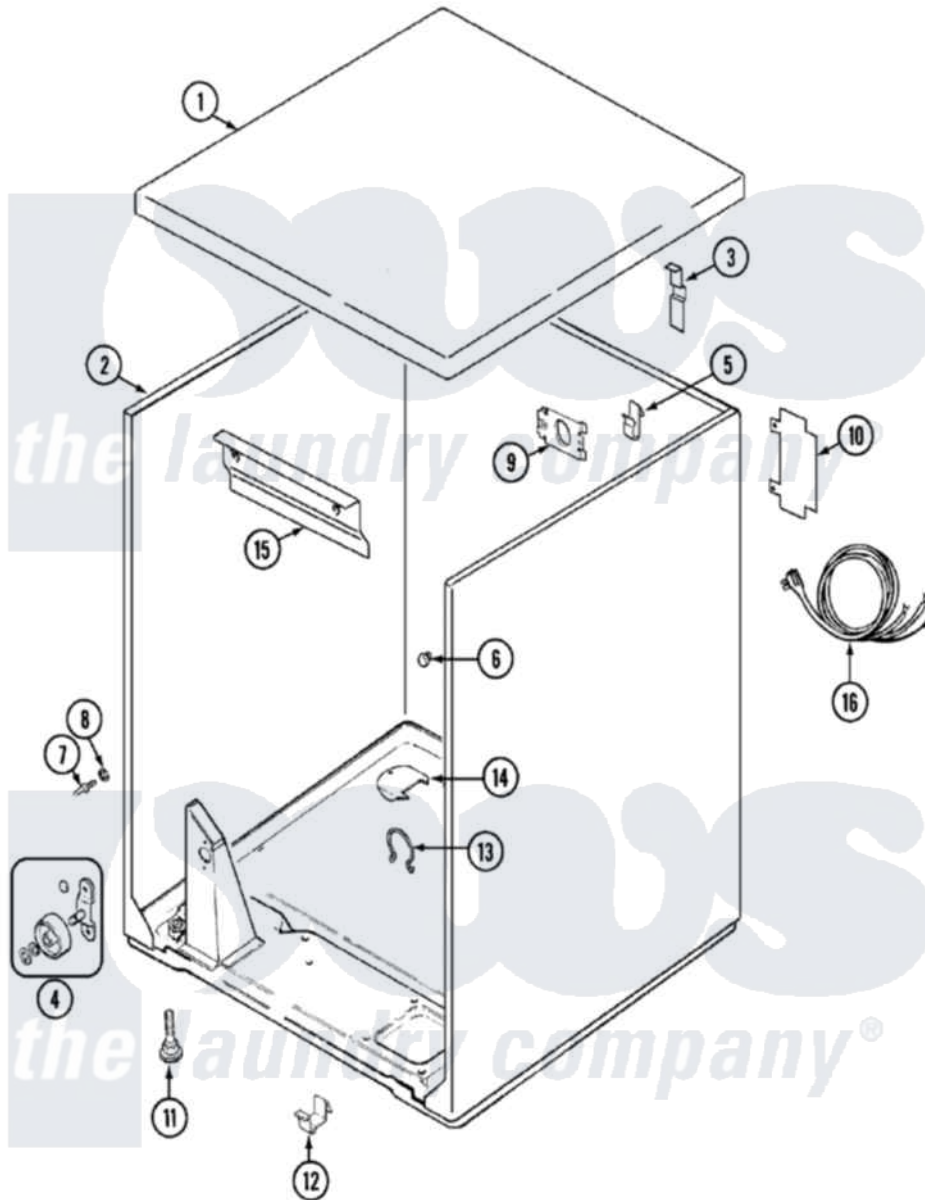

# Crosley CDG6000A 01 - CABINET

Crosley [Residential Crosley CDG6000A Dryer Parts](#) Parts Diagram 01 - CABINET  
 Click on the part number to view part

Item	Original Part Number	Replaced By	Status	Part Description
1	31001424		Not Available	TOP, CABINET (ALM)
2	53-2559-24	<a href="#">31001715</a>		Cabinet And Base Assembly
3	<a href="#">35-4128</a>			Pad, Hinge
"	<a href="#">63-5712</a>			Hinge, Cabinet Top
"	25-3092	<a href="#">90767</a>		Screw, 8A X 3/8 HeX Washer Head Tapping
4	LA-1007	<a href="#">12002126</a>		Reinforcement Brace/Glide Kit
"	<a href="#">LA-1008</a>			Rr Roller Kit
5	<a href="#">25-3034</a>			Clip, Wiring
6	<a href="#">33-2653</a>			Bumper, Cabinet
7	<a href="#">53-0643</a>			Pin, Locator
8	25-0224	<a href="#">3400029</a>		Nut, Adapter Plate
"	<a href="#">53-0200</a>			Sleeve, Locator Pin
10	<a href="#">53-0284</a>			Cover, Terminal
"	25-7857	<a href="#">90767</a>		Screw, 8A X 3/8 HeX Washer Head Tapping
11	63-5519		Not Available	LEG, LEVELING

12	<a href="#">53-0120</a>		Clip, Front Panel
13	25-7027	<a href="#">16515</a>	Clip
14	<a href="#">53-1921</a>		Shield, Wiring
"	25-7741	<a href="#">W10116760</a>	Screw
16	63-6259	<a href="#">31001547</a>	Cord, Power