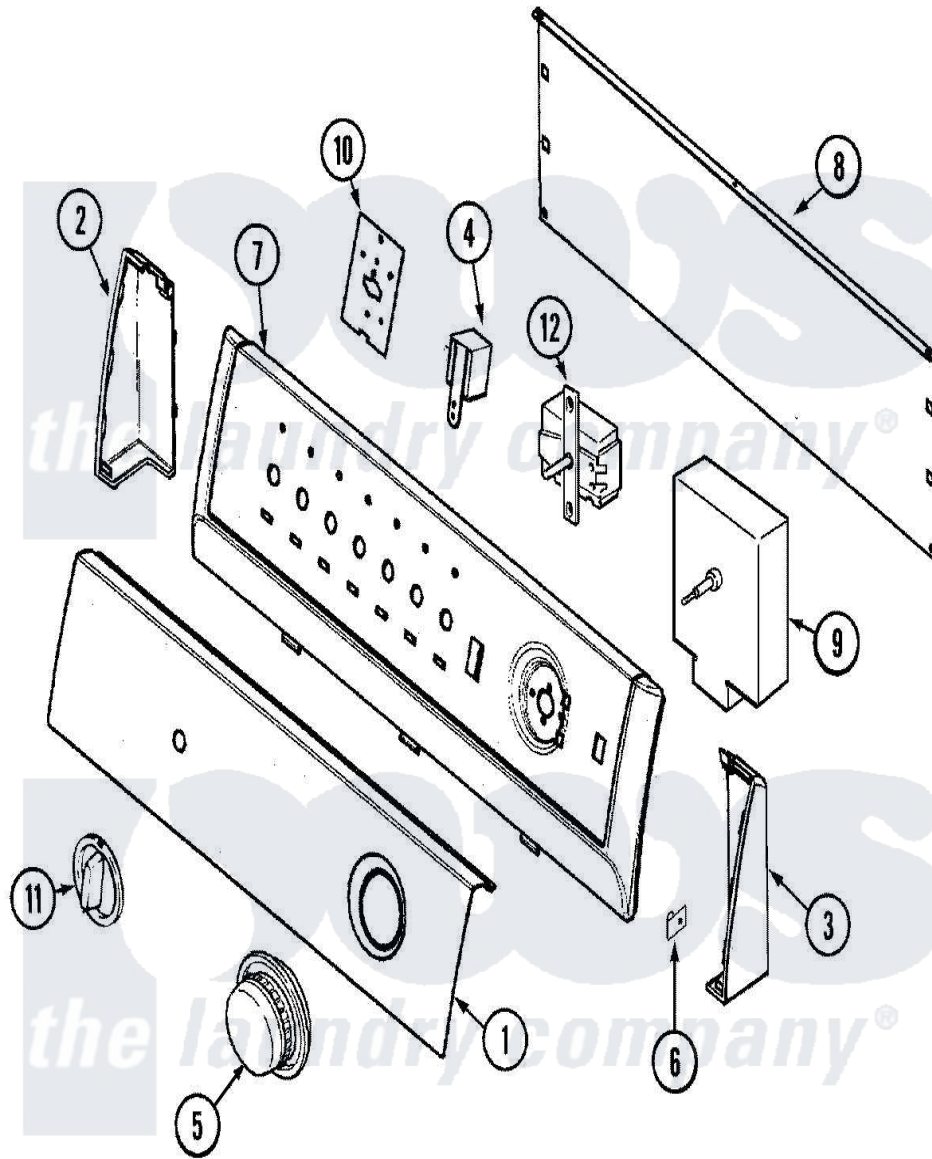

# Crosley CDG6000A 02 - CONTROL PANEL

Crosley [Residential Crosley CDG6000A Dryer Parts](#) Parts Diagram 02 - CONTROL PANEL  
 Click on the part number to view part

Item	Original Part Number	Replaced By	Status	Part Description
1	<a href="#">31001392</a>			Panel, Control
2	21001557	<a href="#">21001769</a>		Endcap, Panel
"	25-3092	<a href="#">90767</a>		Screw, 8A X 3/8 HeX Washer Head Tapping
3	21001564	<a href="#">21001768</a>		Endcap, Panel
"	25-3092	<a href="#">90767</a>		Screw, 8A X 3/8 HeX Washer Head Tapping
4	<a href="#">53-1639</a>			Buzzer Assembly
5	<a href="#">31001393</a>			Knob And Skirt Assembly
6	<a href="#">25-7851</a>			Speedclip, End Cap To Top
7	21001560	<a href="#">21001767</a>		Frame
8	<a href="#">25-3457</a>			Screw, Sems
"	<a href="#">21001527</a>			Shield, Rear
"	25-3092	<a href="#">90767</a>		Screw, 8A X 3/8 HeX Washer Head Tapping
9	25-3092	<a href="#">90767</a>		Screw, 8A X 3/8 HeX Washer Head Tapping
"	<a href="#">53-1810</a>			Timer

10	53-2504	<a href="#">31001193</a>	Pad, Shield
"	<a href="#">31001193</a>		Pad, Shield
"	<a href="#">21001517</a>		Shield, Control
11	21001556	<a href="#">21001772</a>	Knob, Selector
12	31001348	<a href="#">31001449</a>	Switch, Selector
"	25-3092	<a href="#">90767</a>	Screw, 8A X 3/8 HeX Washer Head Tapping
NI	21001419	Not Available	MANUAL, LAUNDERING TIPS
"	31001418	Not Available	MANUAL, USE & CARE
"	31001460	Not Available	MANUAL, USE & CARE (SPAN)