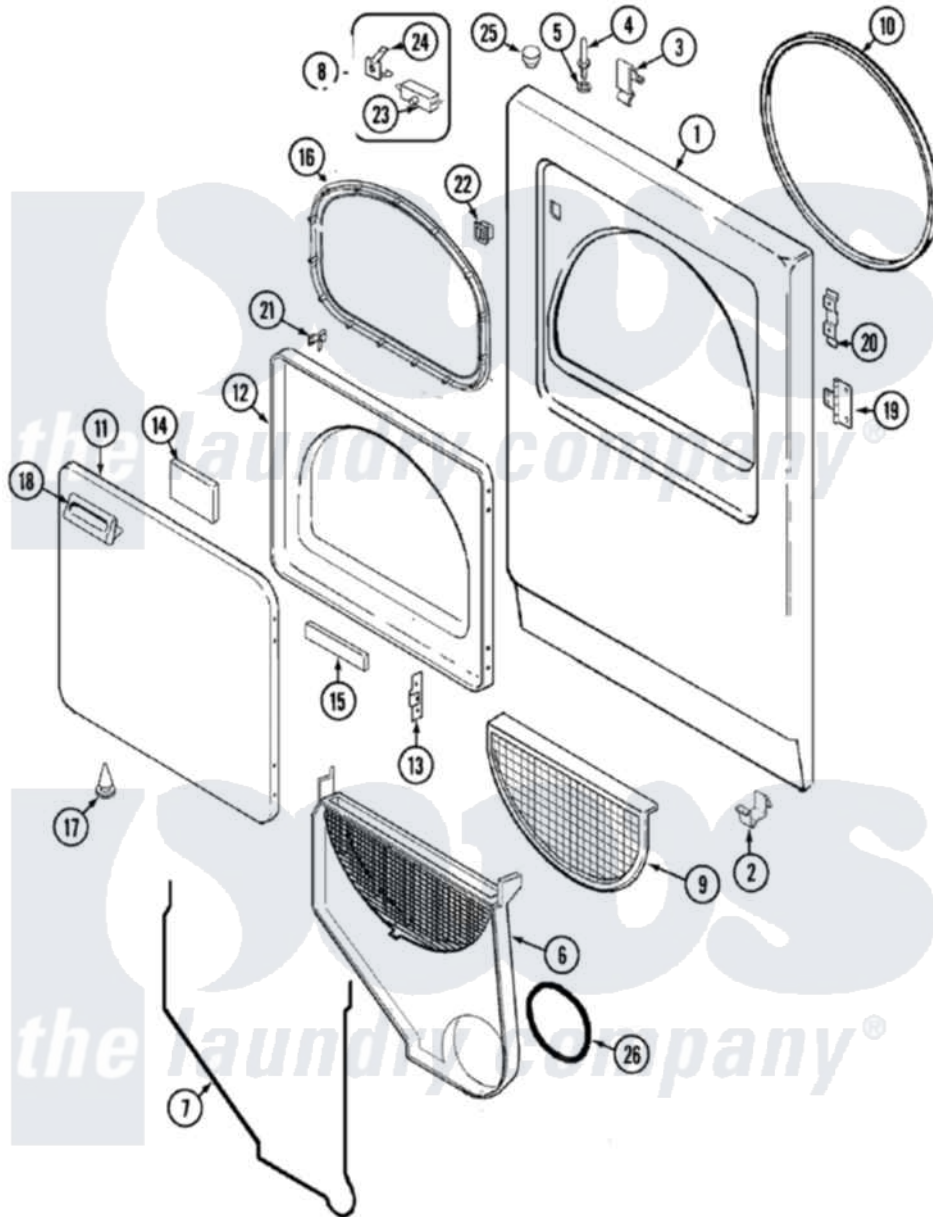

Crosley CDG6000A 03 - DOOR

Crosley Residential Crosley CDG6000A Dryer Parts Parts Diagram 03 - DOOR
 Click on the part number to view part

Item	Original Part Number	Replaced By	Status	Part Description
1	12001210		Not Available	KIT, FRONT PANEL (ALM)
2	53-0120			Clip, Front Panel
3	25-7220			Clip, Cabinet Top
4	53-0643			Pin, Locator
5	25-0224	3400029		Nut, Adapter Plate
"	53-0200			Sleeve, Locator Pin
6	12001324			Duct Kit, Collector
"	25-7810	415013-35		Screw
7	53-0204			Seal
8	LA-1005			Switch Kit
9	53-0918			Filter, Lint
10	53-0281	31001747		Seal Assembly
11	53-0154-24			Panel, Outer Door
"	25-7770	3196169		Screw, Element
12	53-0912-24		Not Available	PANEL, INNER DOOR (ALM)
13	53-0119			Clip, Hinge

14	53-1490		Door Pad
15	53-1491		Door Pad
16	53-0648	31001529	Seal, Door
17	25-7889		Plug Button
18	25-7810	415013-35	Screw
"	31001115	31001482	Handle, Door
19	53-1492		Hinge, Dryer Door
"	25-7809		Screw, No.6-20 1/2 Flthd Torx
20	53-0121	Not Available	TWIN NUT
21	53-2364	LA-1003	Door Catch Kit
"	LA-1003		Door Catch Kit
22	53-0187	LA-1003	Door Catch Kit
23	53-0147	53-0148	Switch, Door
24	63-5990	31001319	Clip, Switch
25	33-2653		Bumper, Cabinet
26	53-0203	12001324	Duct Kit, Collector