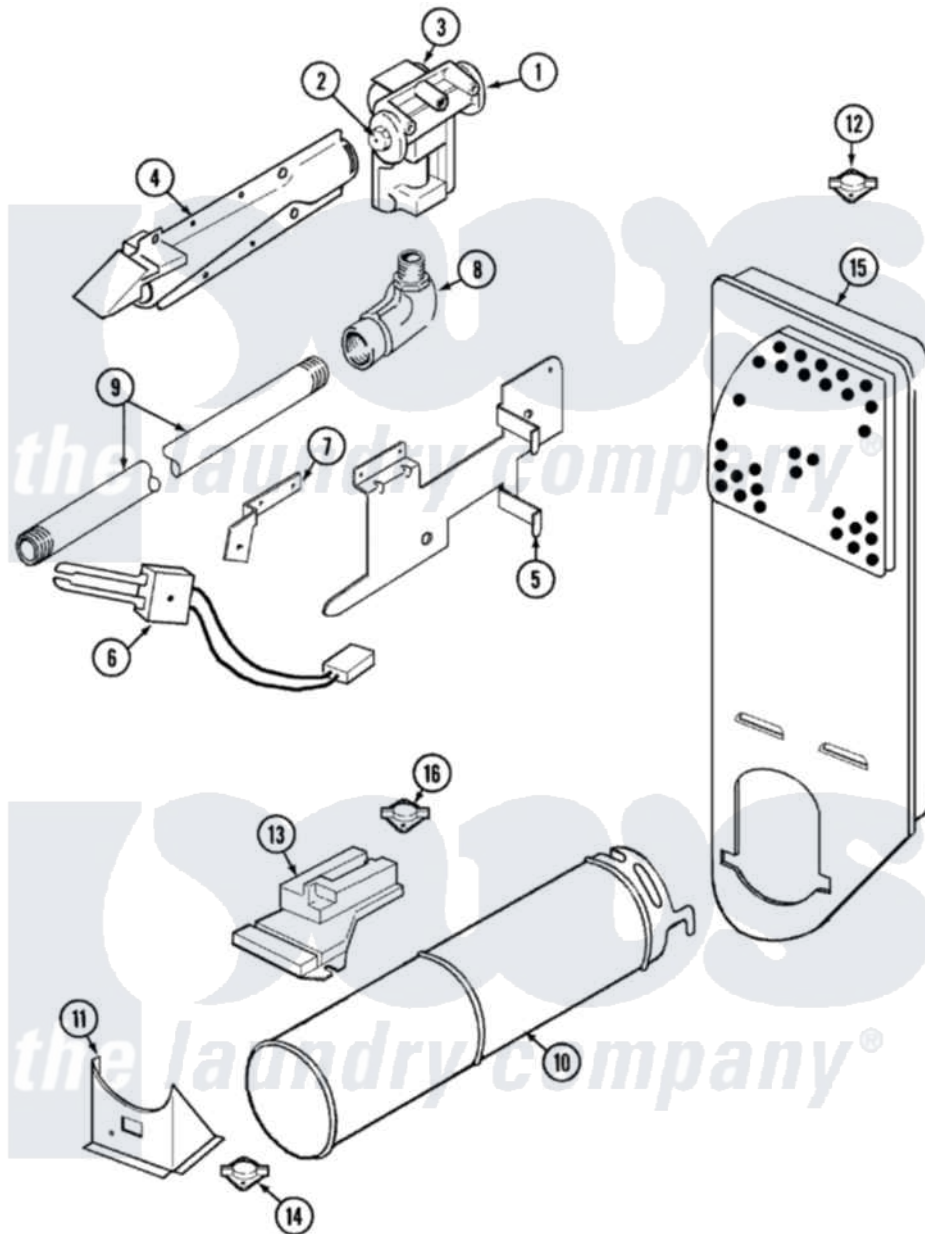

# Crosley CDG6000A 04 - GAS CARRYING

Crosley [Residential Crosley CDG6000A Dryer Parts](#) Parts Diagram 04 - GAS CARRYING  
 Click on the part number to view part

Item	Original Part Number	Replaced By	Status	Part Description
1	<a href="#">60-6846</a>			Union Nut
"	31001368		Not Available	TAIL PIECE
"	<a href="#">31001485</a>			Valve, Gas
2	<a href="#">63-3570</a>			Burner Orifice
3	63-6615	<a href="#">279834</a>		Coil-Valve
"	63-6614	<a href="#">279834</a>		Coil-Valve
4	63-6682	<a href="#">31001784</a>		Burner
5	<a href="#">53-0140</a>			Mtg Bracket
"	<a href="#">25-3034</a>			Clip, Wiring
"	25-7741	<a href="#">W10116760</a>		Screw
6	25-7744	<a href="#">8281196</a>		Screw
"	53-0689	<a href="#">31001556</a>		Igniter
7	25-2134	<a href="#">W10116760</a>		Screw
"	53-0686		Not Available	BRACKET
8	33001842	<a href="#">3406051</a>		Elbow Union Assembly
9	53-2362	<a href="#">31001777</a>		Main Gas L

10	25-7741	<a href="#">W10116760</a>	Screw
"	<a href="#">53-1884</a>		Housing, Heater
11	25-3092	<a href="#">90767</a>	Screw, 8A X 3/8 HeX Washer Head Tapping
"	<a href="#">53-2363</a>		Support, Heater Housing
12	53-1096	<a href="#">LA-1053</a>	Fuse Kit, Thermal
"	<a href="#">25-0168</a>		Screw
13	63-5013	<a href="#">338906</a>	Radiant, Sensor
"	25-2134	<a href="#">W10116760</a>	Screw
14	<a href="#">LA-1053</a>		Fuse Kit, Thermal
"	<a href="#">25-0168</a>		Screw
15	<a href="#">53-1706</a>		Inlet Air Duct Assembly
"	25-7741	<a href="#">W10116760</a>	Screw
16	53-1096	<a href="#">LA-1053</a>	Fuse Kit, Thermal
NI	<a href="#">12001031</a>		Conversion Kit
"	<a href="#">63-6766</a>		Conversion Kit