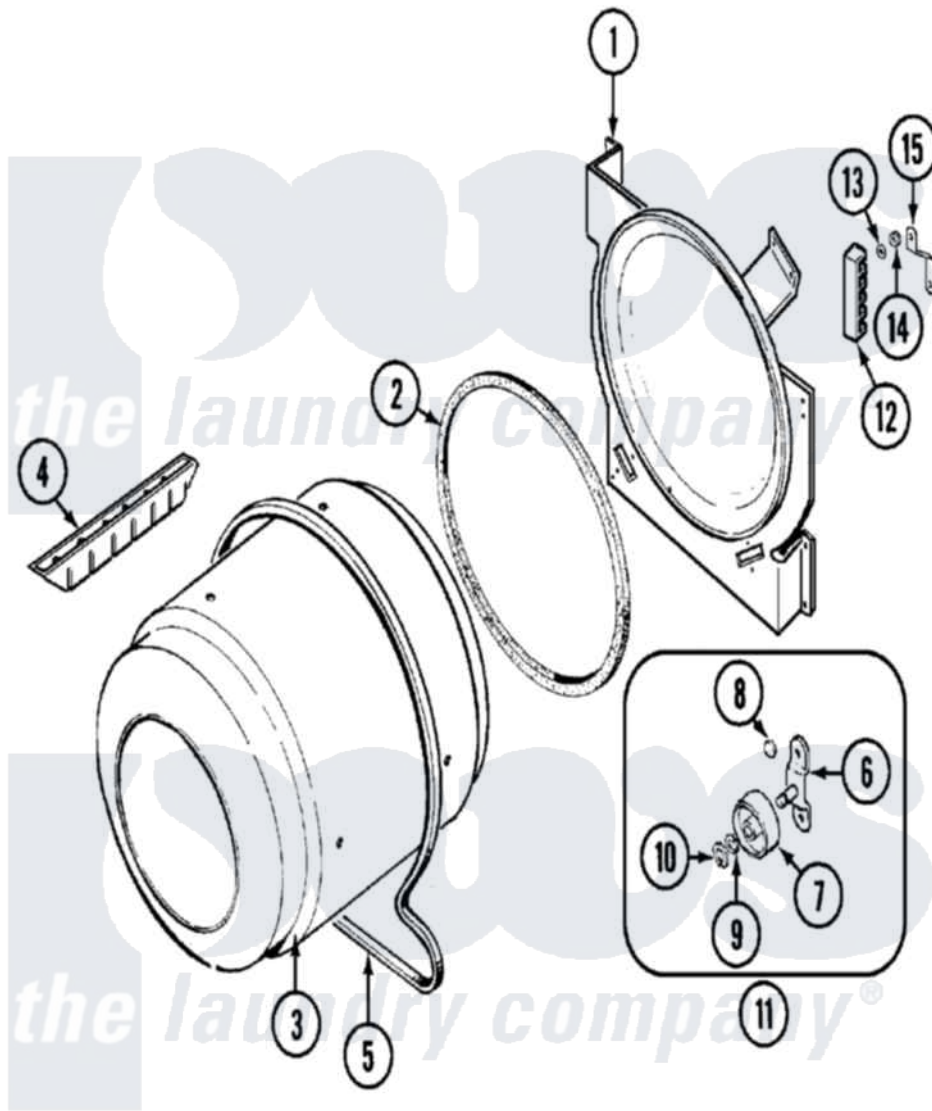

# Crosley CDG6000A 06 - TUMBLER

Crosley [Residential Crosley CDG6000A Dryer Parts](#) Parts Diagram 06 - TUMBLER  
 Click on the part number to view part

Item	Original Part Number	Replaced By	Status	Part Description
1	<a href="#">LA-1054</a>			Dryer Bulkhead Kit
"	25-7733	<a href="#">681414</a>		Screw, 10AB X 1/2
2	53-0281	<a href="#">31001747</a>		Seal Assembly
3	<a href="#">53-1250</a>			Cylinder
4	25-7759	<a href="#">3196164</a>		Screw
"	Y02100002		Not Available	BAFFLE (WHT)
5	31531589	<a href="#">341241</a>		Belt
6	<a href="#">53-0197</a>			Support Assembly-Cylinder Rear
"	25-7101	<a href="#">3351614</a>		Screw, Gearcase Cover Mounting
7	<a href="#">31001096</a>			Roller
8	<a href="#">25-7813</a>			Spacer
9	<a href="#">25-7814</a>			Washer
10	<a href="#">25-7854</a>			Ring, Retaining
11	<a href="#">LA-1008</a>			Rr Roller Kit